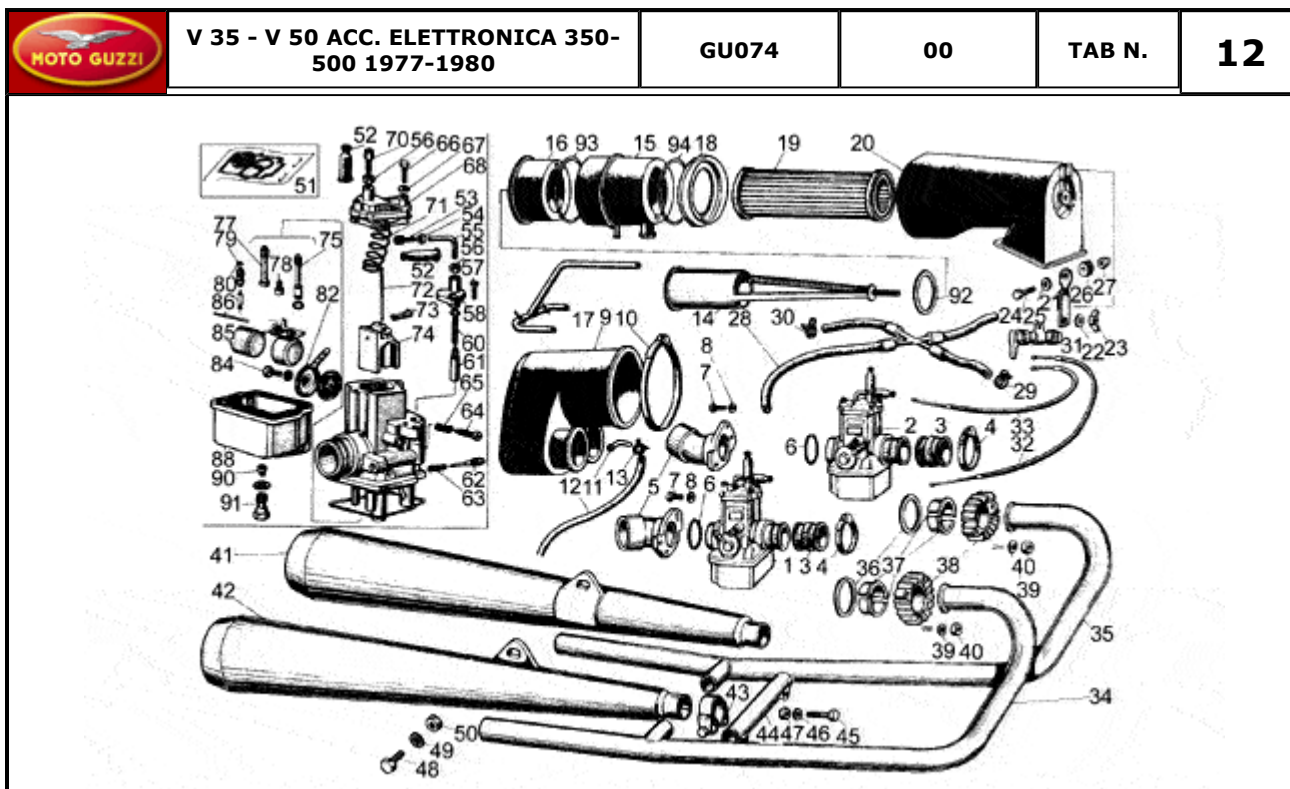

Pos.	Description	Year	I_M	Country	Version	Code	Q.ty	P.Cod.
1	Carburettor RH	-	-	-	V35	GU19112610	1	
	Carburettor RH	-	-	-	V50	GU19112650	1	
	Carburettor RH	-	-	D	V35	GU19112600	1	
2	Carburettor LH	-	-	D	V35	GU19112601	1	
	Carburettor LH	-	-	-	V35	GU19112611	1	
	Carburettor LH	-	-	-	V50	GU19112651	1	
3	Carburettor flange	-	-	-	-	GU61114300	2	
4	Hose clamp	-	-	-	-	GU93305025	4	
5	Manifold	-	-	-	-	GU19114400	2	
6	Gasket ring	-	-	-	-	GU90706315	2	
7	Screw	-	-	-	-	GU98054214	4	
8	Washer	-	-	-	-	GU95004205	4	
9	Intake manifold	-	-	-	-	GU19114300	1	
10	Hose clamp	-	-	-	-	GU93305092	1	
11	Pipe	-	-	-	-	GU17114650	1	
12	Breather pipe	-	-	-	-	GU95985532	1	
13	Hose clamp 3,6x20,6	-	-	-	-	GU14609650	1	
14	Air filter support	-	-	-	-	GU19155775	1	
15	Cover	-	-	-	-	GU19156700	1	
16	Rear hose	-	-	-	-	GU19156900	1	
17	Breather pipe	-	-	-	-	GU19156000	1	
18	Ring	-	-	-	-	GU17113450	1	
19	Air filter	-	-	-	-	GU17113651	1	
20	Filter cover	-	-	-	-	GU17114050	1	
21	Plate	-	-	-	-	GU19114100	1	
22	Washer 5,25x14x1,5	-	-	-	-	GU95100059	1	
23	Nut	-	-	-	-	GU92670305	1	
24	Screw	-	-	-	-	GU98052222	1	
25	Washer 5,25x14x1,5	-	-	-	-	GU95100059	1	
26	Rubber spacer	-	-	-	-	GU91551085	1	
27	Nut	-	-	-	-	GU92630105	1	
28	Fuel pipe union cap	-	-	-	-	GU13934600	1	
29	Hose clamp	-	-	-	-	GU61108400	2