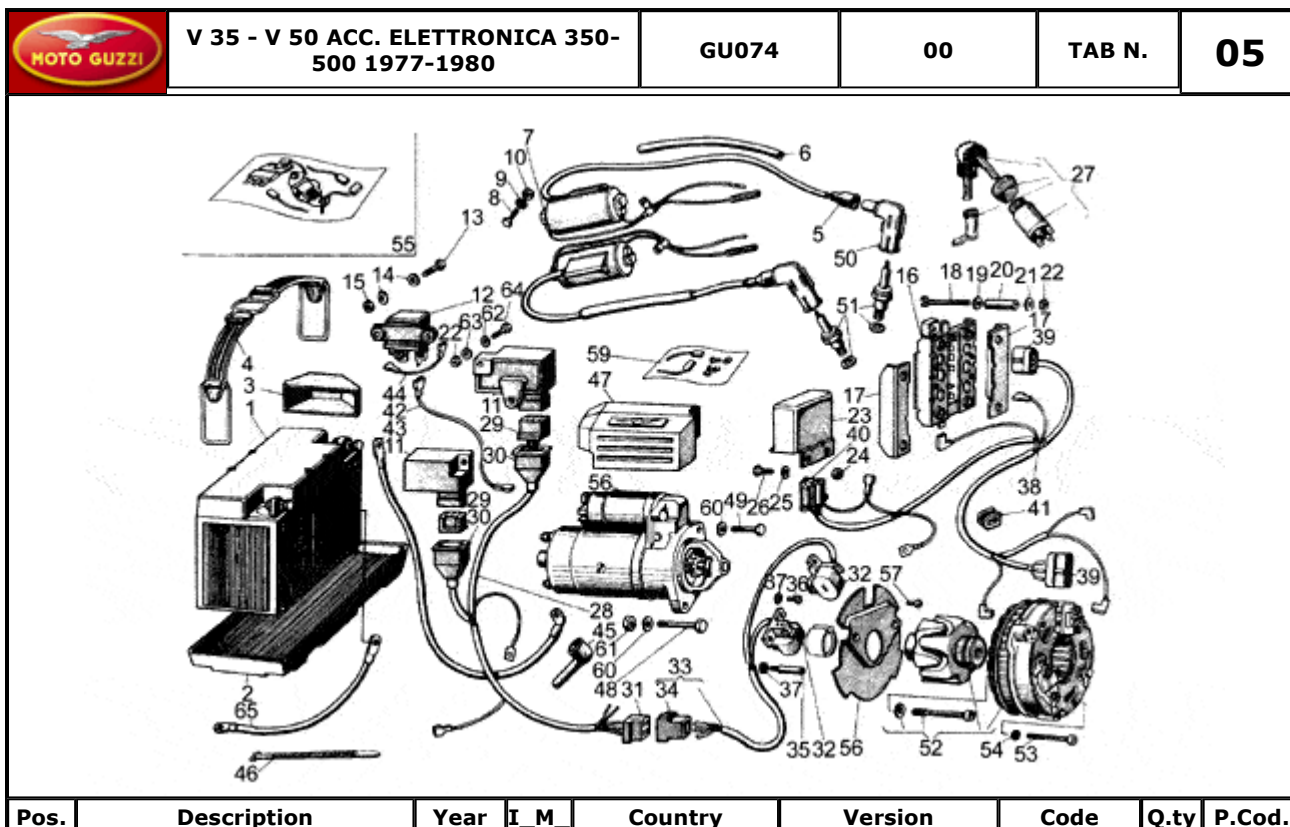

Pos.	Description	Year	I_M	Country	Version	Code	Q.ty	P.Cod.
1	Battery 12V-24Ah	-	-	-	-	GU28704552	1	
2	Float chamber	-	-	-	-	GU14707000	1	
3	Accumulator fixing wedge	-	-	-	-	GU14705350	1	
4	Clamp	-	-	-	-	GU19704800	1	
5	Cap	-	-	-	-	GU14717600	2	
6	Sheath	-	-	-	-	GU19718600	2	
7	HT coil	-	-	-	-	GU31716560	2	
8	Screw	-	-	-	-	GU98052220	4	
9	Spring washer 5,3X10X0,5	-	-	-	-	GU95129100	4	
10	Nut	-	-	-	-	GU92602205	4	
11	ECU	-	-	-	-	GU19721400	2	
12	Starter relay	-	-	-	-	GU19732500	1	
13	Screw	-	-	-	-	GU98054212	2	
14	Washer 5,25x14x1,5	-	-	-	-	GU95100059	4	
15	Nut	-	-	-	-	GU92602205	2	
16	Bosch rectifier	-	-	-	-	GU17704300	1	
17	Cover	-	-	-	-	GU14704205	2	
18	Screw	-	-	-	-	GU98052245	4	
19	Washer 6,4x12x1,2	-	-	-	-	GU95100141	4	
20	Spacer	-	-	-	-	GU91180627	4	
21	Spring washer 5,3X10X0,5	-	-	-	-	GU95129100	4	
22	Nut	-	-	-	-	GU92602205	8	
23	Voltage regulator BOSCH	-	-	-	-	GU29703800	1	
24	Spacer	-	-	-	-	GU91180605	2	
25	Spring washer 5,3X10X0,5	-	-	-	-	GU95129100	2	
26	Screw	-	-	-	-	GU98054214	2	
27	Block	-	-	-	-	GU19105150	1	
28	Wiring	-	-	-	-	GU19722100	1	
29	Connector 6 vie	-	-	-	-	GU19721700	2	
30	Rubber spacer	-	-	-	-	GU19721500	2	
31	Connector 4 vie	-	-	-	-	GU17756200	1	
32	Pick-up	-	-	-	-	GU63721600	2	
33	Electrical system	-	-	-	-	GU19722200	1