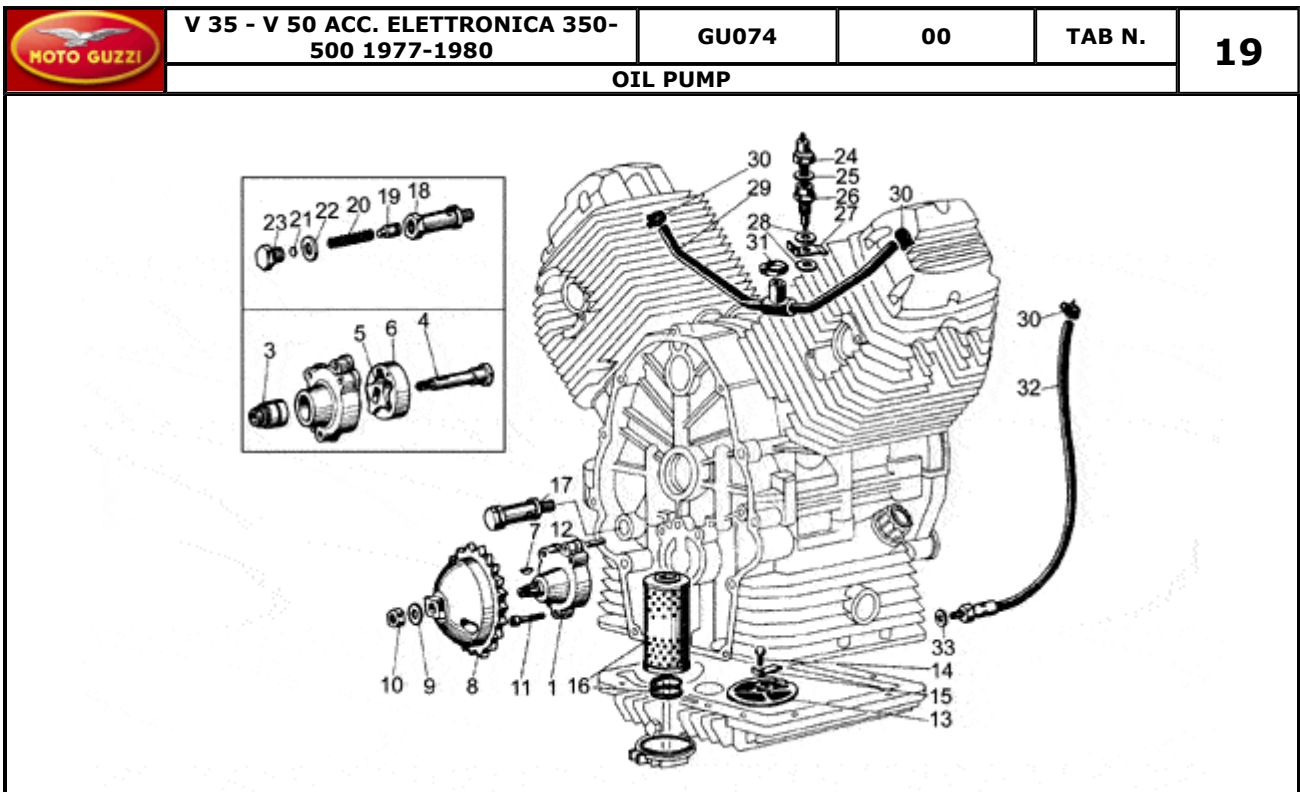

Pos.	Description	Year	I_M	Country	Version	Code	Q.ty	P.Cod.
1	Oil pump assy.	-	-	-	-	GU19146400	1	
3	Roller bearing 10x22x20	-	-	-	-	GU92252210	1	
4	Oil pump shaft assy.	-	-	-	-	GU19147800	1	
5	Inner rotor	-	-	-	-	GU19148400	1	
6	Outer rotor	-	-	-	-	GU19148600	1	
7	Transmission key	-	-	-	-	GU13148300	1	
8	Oil pump gear	-	-	-	-	GU19147700	1	
9	Washer 10,5x16x1	-	-	-	-	GU19149800	1	
10	Nut M10x1,25	-	-	-	-	GU92602510	1	
11	Screw M6X30	-	-	-	-	GU98620330	3	
12	Pin	-	-	-	-	GU95512062	2	
13	Oil filter	-	-	-	-	GU19152200	1	
14	Screw	-	-	-	-	GU98054314	1	
15	Plate	-	-	-	-	GU95187006	1	
16	Oil filter	-	-	-	-	GU19153000	1	
17	Oil valve cpl.	-	-	-	-	GU10158201	1	
18	Valve body	-	-	-	-	GU10158701	1	
19	Piston	-	-	-	-	GU12150900	1	
20	Valve spring	-	-	-	-	GU94321072	1	
21	Bottom	-	-	-	-	GU12150700	1	
22	Washer 14,5X20X1	-	-	-	-	GU95100523	1	
23	Plug	-	-	-	-	GU12159000	1	
24	Pressure sensor	-	-	-	-	GU17768750	1	
25	Gasket 12,25	-	-	-	-	GU12006400	1	
26	Union	-	-	-	-	GU19055800	1	
27	Plate	-	-	-	-	GU19055900	1	
28	Gasket 12,25	-	-	-	-	GU12006400	2	
29	Breather pipe	-	-	-	-	GU19159600	1	
30	Hose clamp	-	-	-	-	GU61108400	3	
31	Hose clamp	-	-	-	-	GU12157800	1	
32	Breather	-	-	-	-	GU19159300	1	
33	Gasket 8,25x15x1	-	-	-	-	GU12154200	1