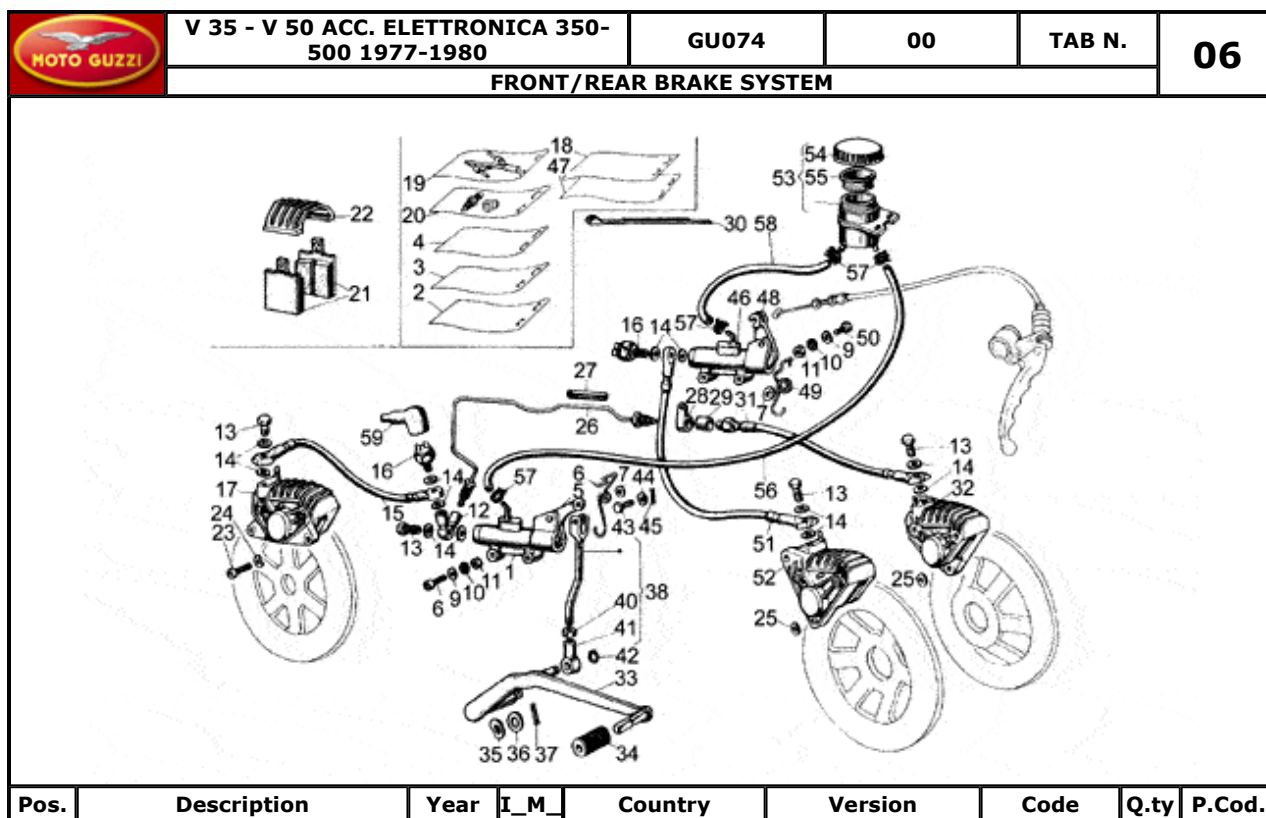

Pos.	Description	Year	I_M_	Country	Version	Code	Q.ty	P.Cod.
1	Rear master cylinder	-	-	-	-	GU31666990	1	
2	Pump revision kit	-	-	-	-	GU17659350	1	
3	Lever overhaul kit	-	-	-	-	GU19659600	2	
4	Pump connection overhaul unit	-	-	-	-	GU19659500	2	
5	Rear brake lever	-	-	-	-	GU19667500	1	
6	Rear brake lever spring	-	-	-	-	GU19667600	1	
7	Washer 6,15x11x0,8	-	-	-	-	GU95004206	4	
8	Screw	-	-	-	-	GU98052326	2	
9	Special washer	-	-	-	-	GU61013800	2	
10	Notched washer	-	-	-	-	GU95021106	4	
11	Nut	-	-	-	-	GU92602206	4	
12	Connection	-	-	-	-	GU19668000	1	
13	Oil pipe screw *	-	-	-	-	GU95990028	4	
14	Gasket	-	-	-	-	GU25656100	12	
15	Brake line	-	-	-	-	GU17657101	1	
16	Brake light switch	-	-	-	-	GU14657050	2	
17	Rear brake caliper	-	-	-	-	GU23653011	1	
18	Brake caliper rev. kit GRIMECA	-	-	-	29895C	GU66659031	2	
	Brake caliper rev. kit BREMBO	-	-	-	-	GU39659000	3	
19	Pins+spring GRIMECA	-	-	-	29895C	GU31659165	2	
	Pins+spring BREMBO	-	-	-	-	GU39659100	3	
20	Bleeder+cap GRIMECA	-	-	-	29895C	GU31659265	1	
	Bleeder revision kit	-	-	-	-	GU14659200	3	
21	Pads pair GRIMECA	-	-	-	29895C	GU31654665	2	
	Pads pair BREMBO	-	-	-	-	GU27654610	4	
22	Brake caliper cover BREMBO	-	-	-	-	GU39654700	3	
	Brake caliper cover GRIMECA	-	-	-	29895C	GU31654765	1	
23	Screw	-	-	-	-	GU98622422	6	
24	Spring washer 8x15x0,3	-	-	-	-	GU61270300	6	
25	Washer 8,5X18X0,5	-	-	-	-	GU95100250	4	
	Washer 8,5X18X0,8	-	-	-	-	GU95100251	4	
26	Pipe	-	-	-	-	GU19658700	1	
27	Piston ring	-	-	-	-	GU17659650	2	
28	Hose clamp	-	-	-	-	GU62436500	1