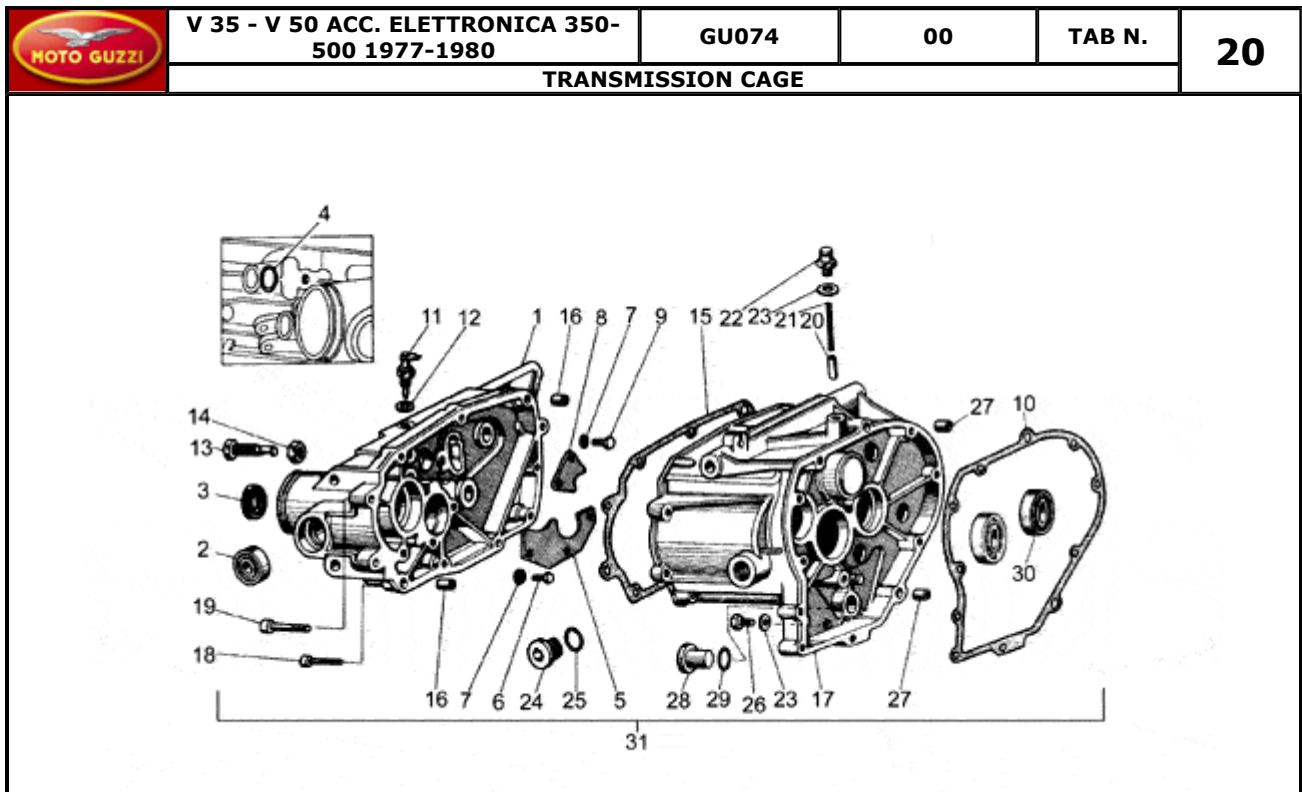

Pos.	Description	Year	I_M	Country	Version	Code	Q.ty	P.Cod.
1	Gearbox cover	-	-	-	-	GU19200800	1	
2	Bearing 15x35x11	-	-	-	-	GU92204215	2	
3	Oil seal	-	-	-	-	GU90402737	1	
4	O-ring 13,95x2,92	-	-	-	-	GU90706140	1	
5	Plate	-	-	-	-	GU19213800	1	
6	Screw	-	-	-	-	GU98054314	3	
7	Washer 6,4x10x0,7	-	-	-	-	GU14217901	5	
8	Plate	-	-	-	-	GU19235800	1	
9	Screw	-	-	-	-	GU98054314	2	
10	Gasket	-	-	-	-	GU19200300	1	
11	Sensor	-	-	-	-	GU19207220	1	
12	Gasket 8,25x15x1	-	-	-	-	GU12154200	1	
13	Screw M12x1,25	-	-	-	-	GU19237800	1	
14	Low nut M12x1,25	-	-	-	-	GU92602512	1	
15	Gasket	-	-	-	-	GU19201120	1	
16	Locating dowel	-	-	-	-	GU61002100	2	
17	Transmission cage	-	-	-	-	GU19200201	1	
18	Screw M6X30	-	-	-	-	GU98620330	7	
19	Screw M8X35	-	-	-	-	GU98620435	4	
20	Pawl	-	-	-	-	GU55234700	1	
21	Lever return spring	-	-	-	-	GU94321067	1	
22	Breather plug	-	-	-	-	GU19206501	1	
23	Gasket	-	-	-	-	GU10528900	2	
24	Oil plug	-	-	-	-	GU12022600	1	
25	O-ring 20,24X2,62	-	-	-	-	GU90706203	1	
26	Oil level plug	-	-	-	-	GU95980214	1	
27	Locating dowel	-	-	-	-	GU61002100	2	
28	Plug	-	-	-	-	GU19204100	1	
29	Oil seal	-	-	-	-	GU90401832	1	
30	Ball bearing 20x42x12	-	-	-	-	GU92201120	1	
31	Gear box assy	-	-	-	V50	GU19991550	1