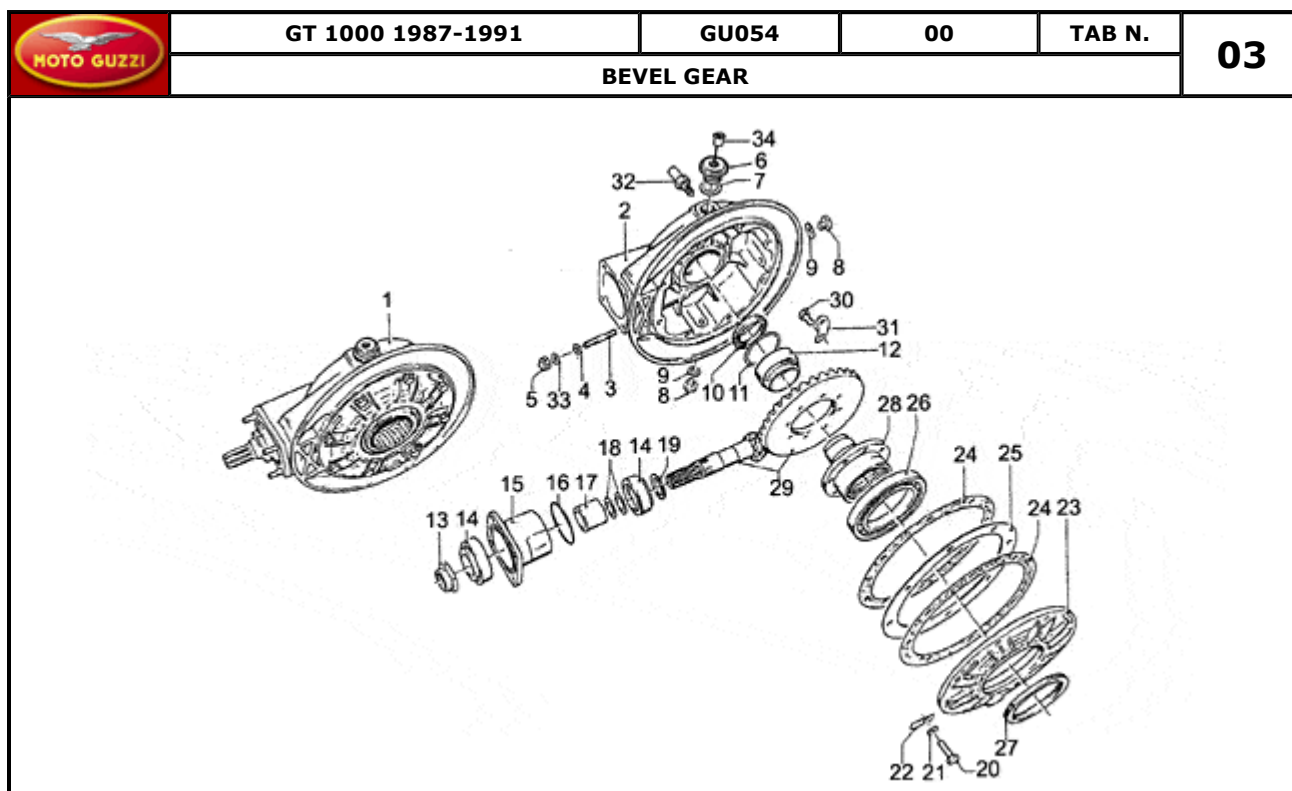

Pos.	Description	Year	I_M_	Country	Version	Code	Q.ty	P.Cod.
1	Transmission complete	-	-	-	-	GU17350250	1	
2	Transmission box, blank	-	-	-	-	GU28350345	1	
3	Stud bolt 8x46	-	-	-	-	GU96508045	4	
4	Washer 8,4X13X0,8	-	-	-	-	GU14615901	4	
5	Nut	-	-	-	-	GU92781081	4	
6	Oil plug	-	-	-	-	GU19351200	1	
7	O-ring 20,24X2,62	-	-	-	-	GU90706203	1	
8	Oil level plug	-	-	-	-	GU95980214	2	
9	Gasket	-	-	-	-	GU10528900	2	
10	Gasket ring	-	-	-	-	GU90403850	1	
11	Gasket ring	-	-	-	-	GU12351100	1	
12	Roller bearing 40x55x17	-	-	-	-	GU92254340	1	
13	Nut	-	-	-	-	GU29356750	1	
14	Tap.roller bearing 25x5	-	-	-	-	GU92249227	2	
15	Flange	-	-	-	-	GU18352400	1	
16	Gasket 58,42x2,62	-	-	-	-	GU90706584	2	
17	Spacer	-	-	-	-	GU18355100	1	
18	Shim 0,1 mm	-	-	-	-	GU12355202	1	
	Shim 0,15 mm	-	-	-	-	GU12355203	1	
19	Spacer 1,5 mm	-	-	-	-	GU19355325	1	
	Spacer 1 mm	-	-	-	-	GU19355320	1	
	Spacer 1,1 mm	-	-	-	-	GU19355321	1	
	Spacer 1,2 mm	-	-	-	-	GU19355322	1	
	Spacer 1,3 mm	-	-	-	-	GU19355323	1	
	Spacer 1,6 mm	-	-	-	-	GU19355326	1	
	Spacer 1,7 mm	-	-	-	-	GU19355327	1	
	Spacer 1,8 mm	-	-	-	-	GU19355328	1	
	Spacer 1,9 mm	-	-	-	-	GU19355329	1	
	Spacer 1,4 mm	-	-	-	-	GU19355324	1	
20	Screw M8X25	-	-	-	-	GU98054425	8	
21	Spring washer 8x15x0,3	-	-	-	-	GU61270300	8	
22	Plate	-	-	-	-	GU95187008	8	
23	Flange	-	-	-	-	GU17350400	1