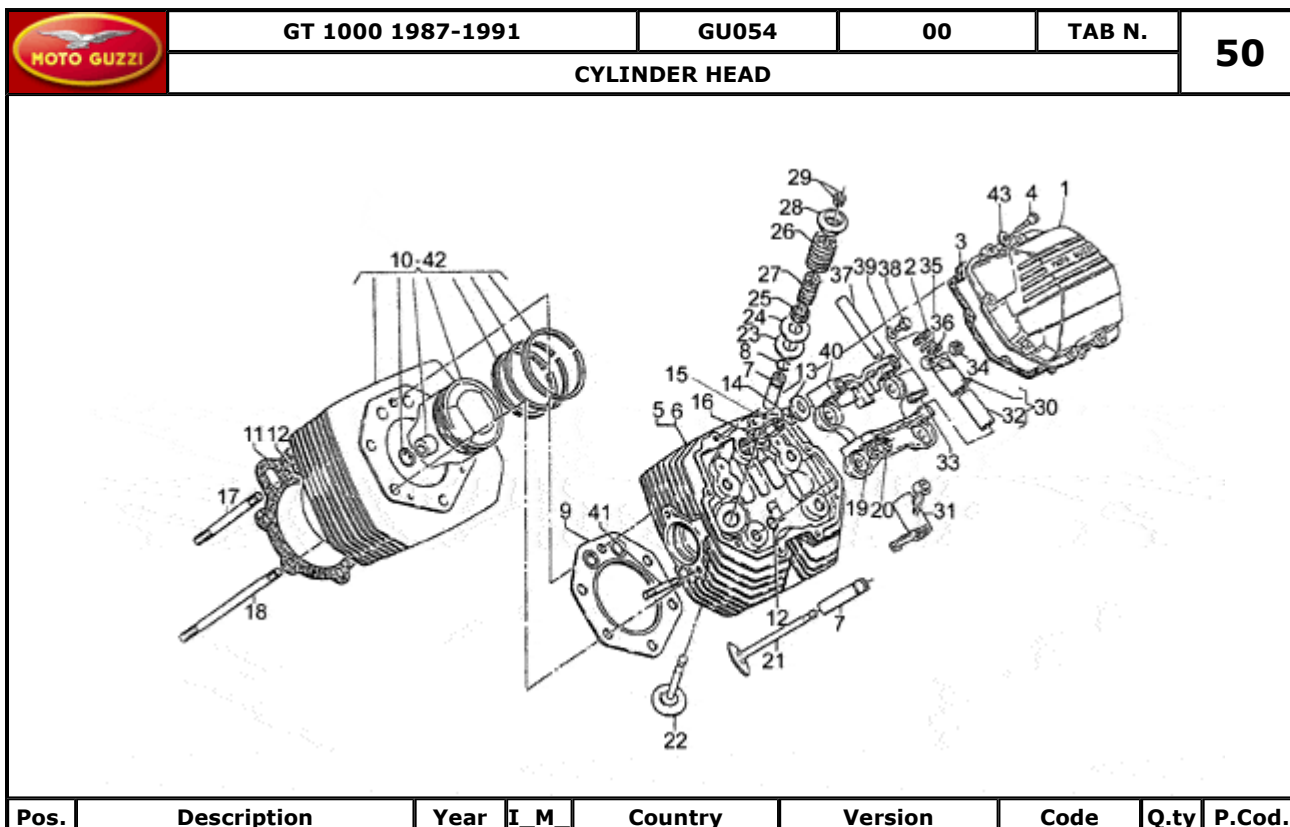

Pos.	Description	Year	I_M	Country	Version	Code	Q.ty	P.Cod.
1	Valves cover, stain.	-	-	-	-	GU29023550	2	
2	Washer 15,2x26x0,5	-	-	-	-	GU10032700	4	
3	Cover gasket	-	-	-	-	GU14023760	2	
4	Hex socket screw M6X25	-	-	-	-	GU98622325	16	
5	RH cylinder head, blank	-	-	-	-	GU28022145	1	
6	LH cylinder head, blank	-	-	-	-	GU28022245	1	
7	Exhaust valve guide	-	-	-	-	GU13036801	2	
8	Snap ring	-	-	-	-	GU90353016	4	
9	Gasket	-	-	-	-	GU14022065	2	
10	RH cylinder assy	-	-	-	-	GU29060201	1	
11	Gasket	-	-	-	-	GU14020865	2	
12	O-ring 9x2	-	-	-	-	GU90706094	12	
13	Oil plug	-	-	-	-	GU12022600	2	
14	O-ring 20,24X2,62	-	-	-	-	GU90706203	2	
15	Column nut	-	-	-	-	GU13021900	2	
16	Washer 10,5X18X0,8	-	-	-	-	GU95129180	2	
17	Stud bolt	-	-	-	-	GU12021800	4	
18	Stud bolt	-	-	-	-	GU12021700	8	
19	Washer 10,5X21X1	-	-	-	-	GU14018400	10	
20	Nut M10X1,5	-	-	-	-	GU92603010	10	
21	Intake valve	-	-	-	-	GU29036050	2	
22	Exhaust valve	-	-	-	-	GU13036100	2	
23	Washer 14,2x31x1	-	-	-	-	GU13037200	4	
24	Washer 14,2x31x0,3	-	-	-	-	GU14037300	10	
25	Lower cup	-	-	-	-	GU13037000	4	
26	Outer spring	-	-	-	-	GU13037400	4	
27	Inner spring	-	-	-	-	GU13037600	4	
28	Upper cup	-	-	-	-	GU14038000	4	
29	Valve half-cone	-	-	-	-	GU12038100	8	
30	RH rocker arm assy	-	-	-	-	GU14030200	2	
31	LH rocker arm assy	-	-	-	-	GU14030400	2	
32	Bush 15x18x43	-	-	-	-	GU91111511	4	
33	Adjuster screw	-	-	-	-	GU17034050	4