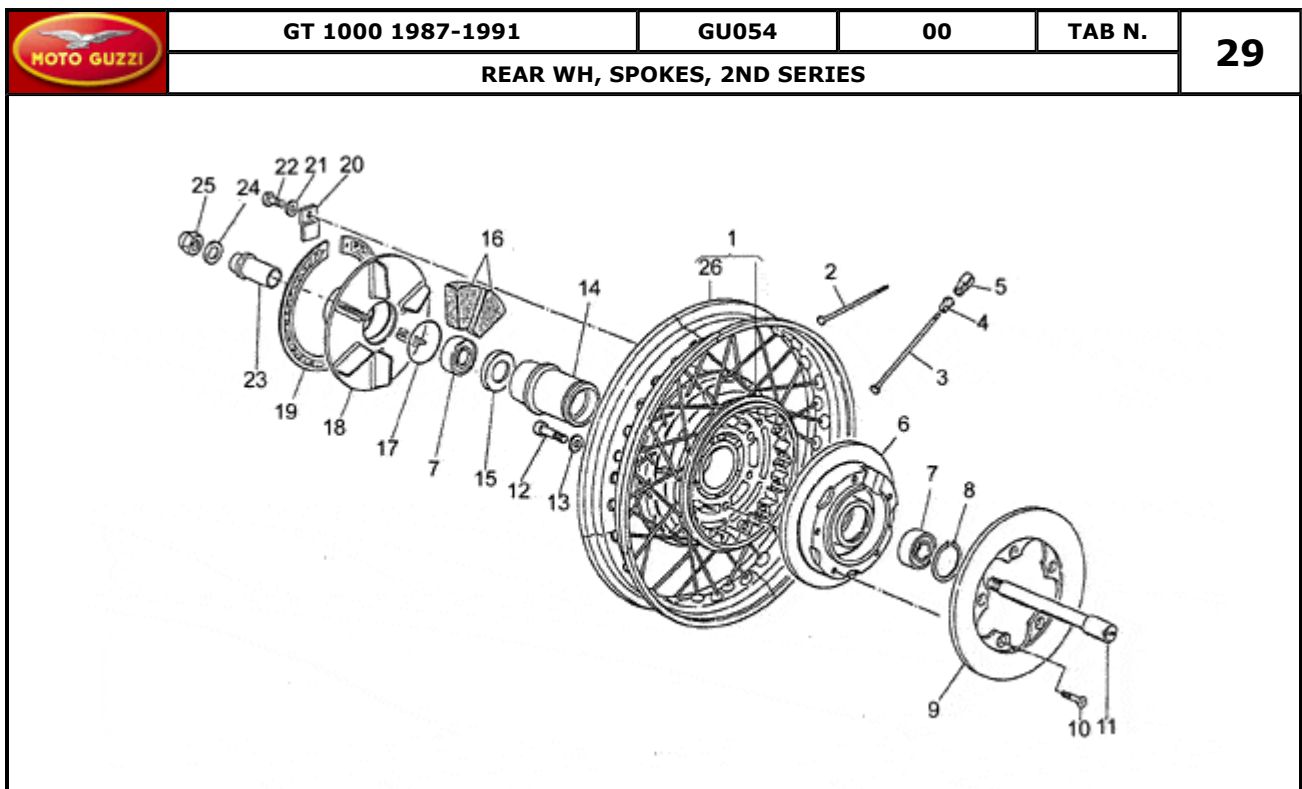

Pos.	Description	Year	I_M_	Country	Version	Code	Q.ty	P.Cod.
1	Rear wheel(complete)	-	-	-	-	GU28630633	1	
2	Short spoke	-	-	-	-	GU28631133	20	
3	Long spoke	-	-	-	-	GU28611633	20	
4	Nipple	-	-	-	-	GU28611733	40	
5	Counterweight 15 gr.	-	-	-	-	GU12616101	1	
	Counterweight 20 gr.	-	-	-	-	GU12616102	1	
	Counterweight 30 gr.	-	-	-	-	GU12616103	1	
6	Disk holder flange	-	-	-	-	GU29632460	1	
7	Ball bearing 20X47X14	-	-	-	-	GU92204220	2	
8	Circlip 47X50,5	-	-	-	-	GU90272047	1	
9	Brake disc	-	-	-	-	GU28635734	1	
10	Screw	-	-	-	-	GU98250825	5	
11	Rear wheel spindle	-	-	-	-	GU28633300	1	
12	Screw M8X30	-	-	-	-	GU98622430	6	
13	Washer 8,4X13X0,8	-	-	-	-	GU14615901	6	
14	Spacer	-	-	-	-	GU14634051	1	
15	Cup	-	-	-	-	GU17633550	1	
16	Rubber cush drive hub	-	-	-	-	GU01336800	12	
17	O-ring	-	-	-	-	GU90706490	1	
18	Flexible coupling disc	-	-	-	-	GU14335203	1	
19	Snap ring	-	-	-	-	GU14335303	1	
20	Plate	-	-	-	-	GU17335950	1	
21	Notched washer	-	-	-	-	GU95021106	1	
22	Screw	-	-	-	-	GU98054312	1	
23	Spacer	-	-	-	-	GU17634150	1	
24	Washer	-	-	-	-	GU14634400	1	
25	Nut	-	-	-	-	GU29616450	1	
26	Rear wheel	-	-	-	-	GU28630733	1