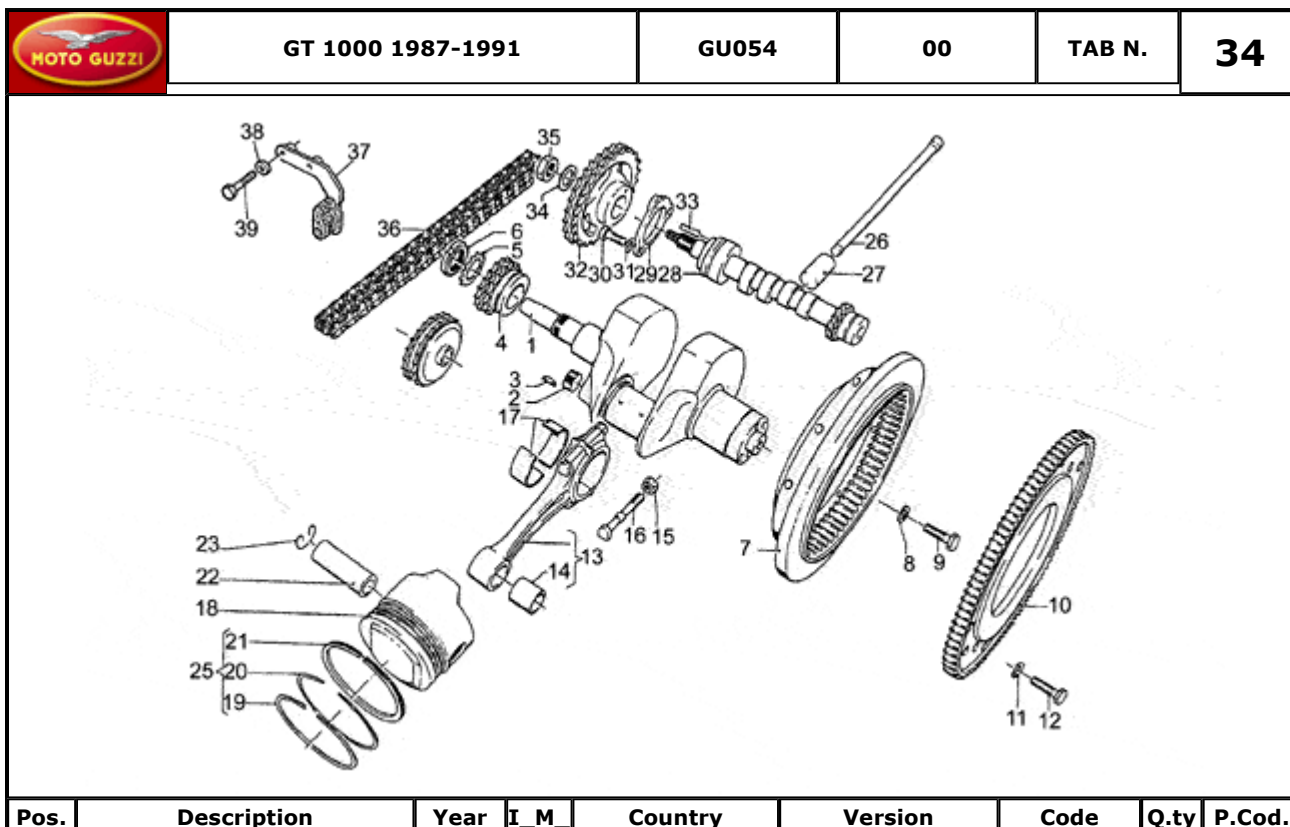

Pos.	Description	Year	I_M_	Country	Version	Code	Q.ty	P.Cod.
1	Drive shaft	-	-	-	-	GU18064204	1	
2	Plug	-	-	-	-	GU12065400	1	
3	Transmission key	-	-	-	-	GU91702355	1	
4	Pinion	-	-	-	-	GU14072001	1	
5	Safety washer	-	-	-	-	GU95028025	1	
6	Ring nut	-	-	-	-	GU93601026	1	
7	Flywheel	-	-	-	-	GU17067050	1	
8	Washer 8,4X13X0,8	-	-	-	-	GU14615901	6	
9	Screw M8X25	-	-	-	-	GU12067701	6	
10	Chain ring	-	-	-	-	GU17067900	1	
11	Washer 8,4X13X0,8	-	-	-	-	GU14615901	8	
12	Hex screw M8X20	-	-	-	-	GU98054420	8	
13	Connecting rod	-	-	-	-	GU30061500	2	
14	Bush	-	-	-	-	GU91112128	2	
15	Self-locking nut	-	-	-	-	GU92731090	4	
16	Screw	-	-	-	-	GU14062201	4	
17	Bearing half-shell 0,762 mm	-	-	-	MN	GU30062003	4	
	Big end bushing	-	-	-	std	GU28062050	4	
	Big end bushing 0,254 mm	-	-	-	MN	GU28062051	4	
	Big end bushing 0,254 mm	-	-	-	MN	GU28062052	4	
18	Piston	-	-	-	-	GU30060410	2	
19	Piston ring	-	-	-	-	GU14060760	2	
20	Piston ring	-	-	-	-	GU18060950	2	
21	Oil scraper ring	-	-	-	-	GU14061060	2	
22	Piston pin	-	-	-	-	GU28061260	2	
23	Stop ring	-	-	-	-	GU27061385	4	
25	Piston rings set	-	-	-	-	GU18060601	2	
26	Rocker arm rod	-	-	-	-	GU17045050	4	
27	Tappet	-	-	-	std	GU17045860	4	
28	Camshaft	-	-	-	-	GU14053301	1	
29	Flange	-	-	-	-	GU12054000	1	
30	Hex screw M6X20	-	-	-	-	GU98054320	3	
31	Washer 6,5x11x2	-	-	-	-	GU95120065	3