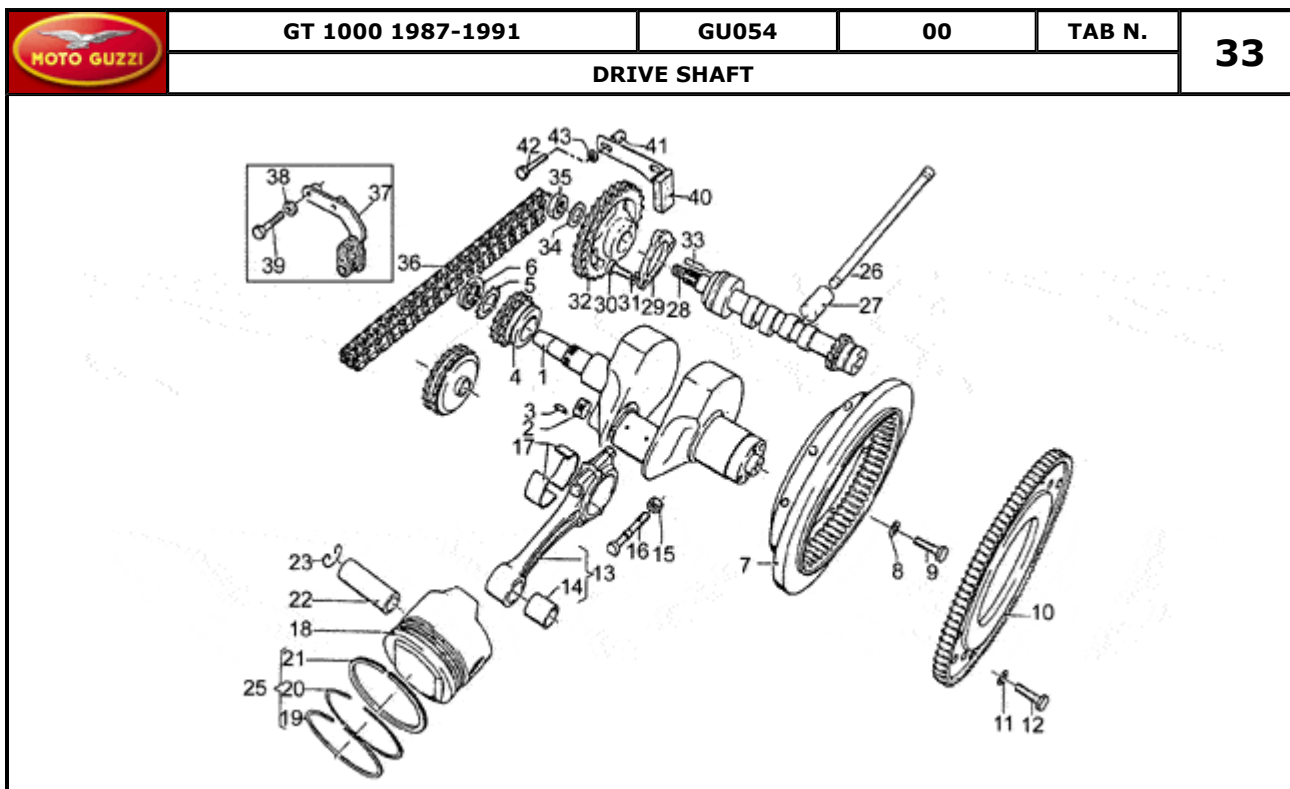

Pos.	Description	Year	I_M	Country	Version	Code	Q.ty	P.Cod.
1	Drive shaft	-	-	-	-	GU18064204	1	
2	Plug	-	-	-	-	GU12065400	1	
3	Transmission key	-	-	-	-	GU91702355	1	
4	Pinion	-	-	-	-	GU14072001	1	
5	Safety washer	-	-	-	-	GU95028025	1	
6	Ring nut	-	-	-	-	GU93601026	1	
7	Flywheel	-	-	-	-	GU17067050	1	
8	Washer 8,4X13X0,8	-	-	-	-	GU14615901	6	
9	Screw M8X25	-	-	-	-	GU12067701	6	
10	Chain ring	-	-	-	-	GU17067900	1	
11	Washer 8,4X13X0,8	-	-	-	-	GU14615901	8	
12	Hex screw M8X20	-	-	-	-	GU98054420	8	
13	Connecting rod	-	-	-	-	GU30061500	2	
14	Bush	-	-	-	-	GU91112128	2	
15	Self-locking nut	-	-	-	-	GU92731090	4	
16	Screw	-	-	-	-	GU14062201	4	
17	Big end bushing	-	-	-	std	GU28062050	4	
	Big end bushing 0,254 mm	-	-	-	MN	GU28062051	4	
	Big end bushing 0,254 mm	-	-	-	MN	GU28062052	4	
	Bearing half-shell 0,762 mm	-	-	-	MN	GU30062003	4	
18	Piston	-	-	-	-	GU29060400	2	
19	Piston ring	-	-	-	-	GU14060760	2	
20	Piston ring	-	-	-	-	GU18060950	2	
21	Oil scraper ring	-	-	-	-	GU14061060	2	
22	Piston pin	-	-	-	-	GU28061260	2	
23	Stop ring	-	-	-	-	GU27061385	4	
25	Piston rings set	-	-	-	-	GU18060601	2	
26	Rocker arm rod	-	-	-	-	GU17045050	4	
27	Tappet	-	-	-	std	GU17045860	4	
28	Camshaft	-	-	-	-	GU14053301	1	
29	Flange	-	-	-	-	GU12054000	1	
30	Hex screw M6X20	-	-	-	-	GU98054320	3	
31	Washer 6,5x11x2	-	-	-	-	GU95120065	3