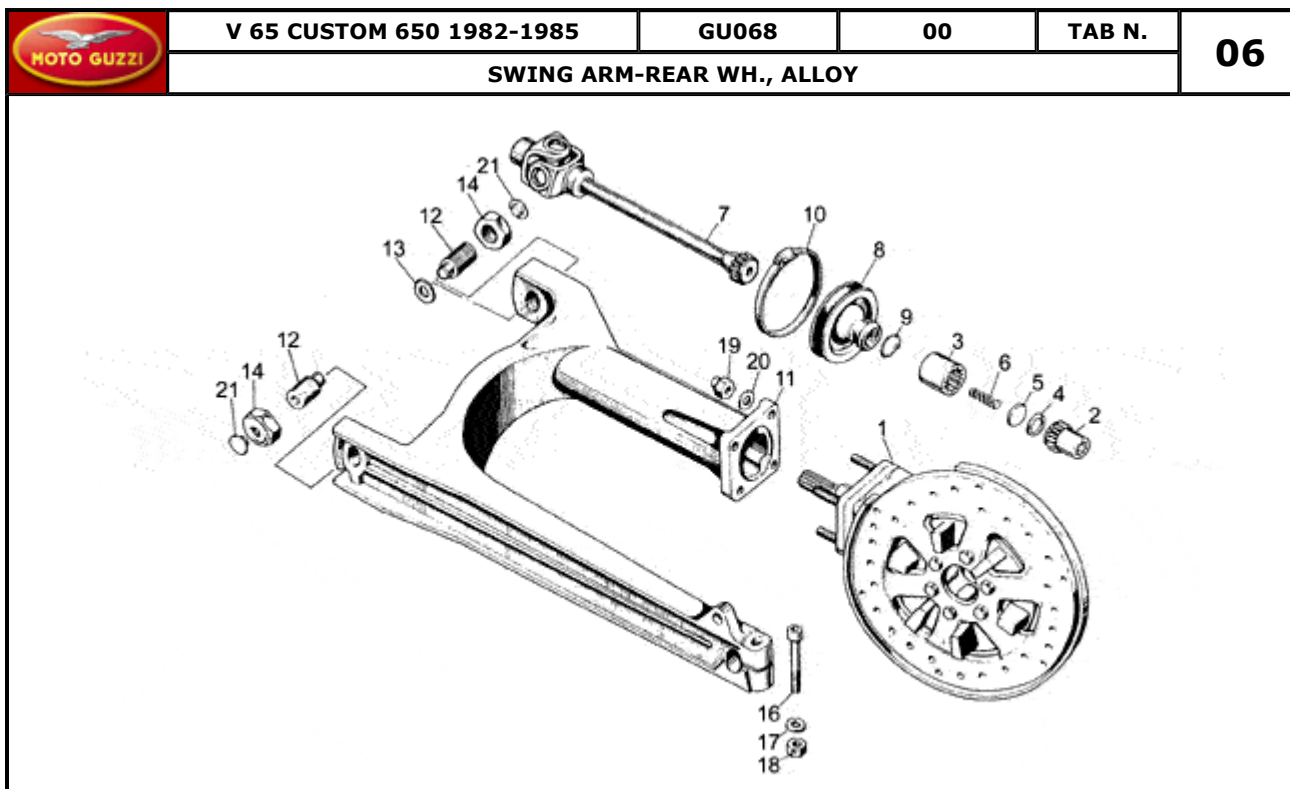

Pos.	Description	Year	I_M	Country	Version	Code	Q.ty	P.Cod.
1	Transmission box assy., grey	-	-	-	-	GU20350220	1	
2	Hose	-	-	-	-	GU19327701	1	
3	Hose	-	-	-	-	GU19328801	1	
4	Circlip	-	-	-	-	GU90272023	1	
5	Disc	-	-	-	-	GU19327601	1	
6	Spring	-	-	-	-	GU94321099	1	
7	Coupling	-	-	-	-	GU23328081	1	
8	Protection collar	-	-	-	-	GU23548080	1	
9	Spring	-	-	-	-	GU23548180	1	
10	Hose clamp	-	-	-	-	GU93305074	1	
11	Rear fork grey	-	-	-	-	GU31540280	1	
12	Pin	-	-	-	-	GU19547000	2	
13	Spacer	-	-	-	-	GU35214300	1	
14	Nut	-	-	-	-	GU14547800	2	
16	Screw	-	-	-	-	GU98052550	1	
17	Washer 10,2x18x2	-	-	-	-	GU95004210	1	
18	Nut	-	-	-	-	GU92602210	1	
19	Nut	-	-	-	-	GU92781081	4	
20	Washer 8,4X13X0,8	-	-	-	-	GU14615901	4	
21	Plug	-	-	-	-	GU93180105	2