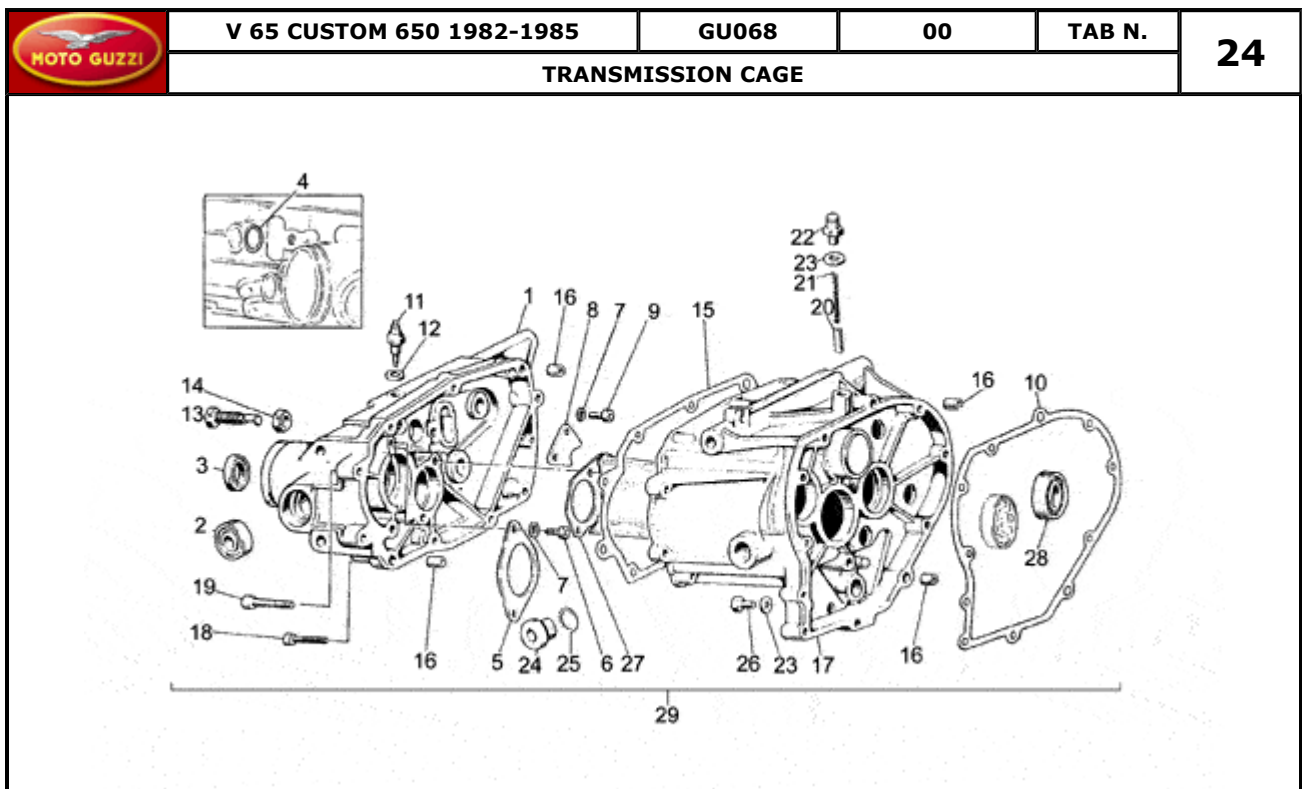

Pos.	Description	Year	I_M	Country	Version	Code	Q.ty	P.Cod.
1	Gearbox cover, grey	-	-	-	-	GU31200880	1	
2	Bearing 15x35x11	-	-	-	-	GU92204215	2	
3	Gasket ring 28x40x7	-	-	-	-	GU90402841	1	
4	O-ring 13,95x2,92	-	-	-	-	GU90706140	1	
5	Plate	-	-	-	-	GU19213820	1	
6	Screw	-	-	-	-	GU98622314	4	
7	Washer 6,4x10x0,7	-	-	-	-	GU14217901	6	
8	Plate	-	-	-	-	GU19235800	1	
9	Screw	-	-	-	-	GU98622314	2	
10	Gasket	-	-	-	-	GU23200370	1	
11	Sensor	-	-	-	-	GU19207220	1	
12	Gasket 8,25x15x1	-	-	-	-	GU12154200	1	
13	Screw M12x1,25	-	-	-	-	GU19237800	1	
14	Low nut M12x1,25	-	-	-	-	GU92602512	1	
15	Gasket	-	-	-	-	GU19201120	1	
16	Bush 6,6x9x13	-	-	-	-	GU19002020	4	
17	Gearbox, grey	-	-	-	-	GU31200280	1	
18	Screw M6X30	-	-	-	-	GU98620330	7	
19	Screw M8X35	-	-	-	-	GU98620435	4	
20	Pawl	-	-	-	-	GU55234700	1	
21	Lever return spring	-	-	-	-	GU94321067	1	
22	Breather plug	-	-	-	-	GU19206501	1	
23	Gasket	-	-	-	-	GU10528900	2	
24	Oil filler plug	-	-	-	-	GU31351200	1	
25	O-ring 20,24X2,62	-	-	-	-	GU90706203	1	
26	Plug	-	-	-	-	GU95980212	1	
27	Oil bulhead	-	-	-	-	GU19208220	1	
28	Ball bearing 20x42x12	-	-	-	-	GU92201120	1	
29	Gearbox assy., grey	-	-	-	-	GU19991560	1