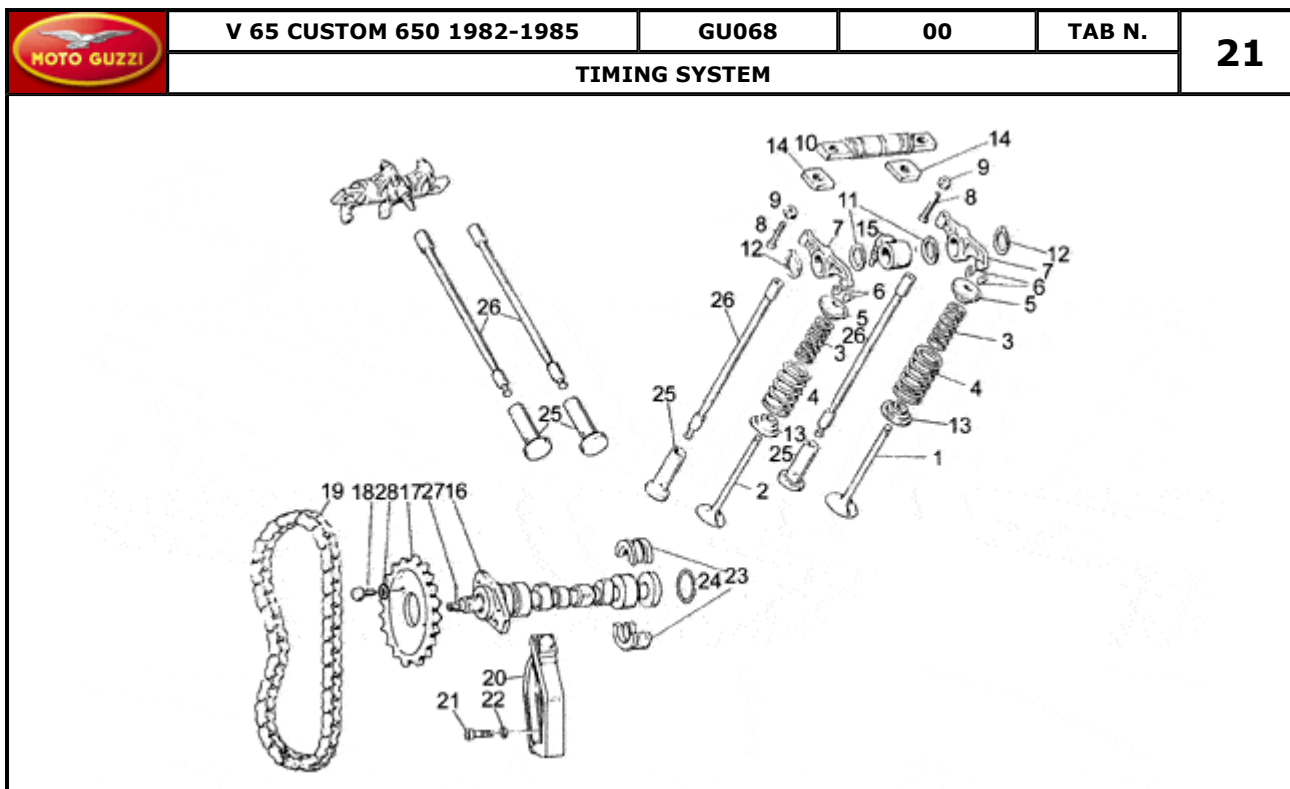

Pos.	Description	Year	I_M	Country	Version	Code	Q.ty	P.Cod.
1	Intake valve	-	-	-	-	GU19036082	2	
2	Exhaust valve	-	-	-	-	GU19036183	2	
3	Spring	-	-	-	-	GU61037600	4	
4	Spring	-	-	-	-	GU61037500	4	
5	Upper cup	-	-	-	-	GU61038000	4	
6	Half-cone	-	-	-	-	GU61038100	8	
7	Rocker arm assy.	-	-	-	-	GU19030500	4	
8	Screw	-	-	-	-	GU19034000	4	
9	Nut M6x1	-	-	-	-	GU92602406	4	
10	Rocker shaft	-	-	-	-	GU19032080	2	
11	Thrust washer	-	-	-	-	GU19032380	4	
12	Circlip	-	-	-	-	GU90271018	4	
13	Lower cup	-	-	-	-	GU61037000	4	
14	Spacer	-	-	-	-	GU19032980	4	
15	Hose	-	-	-	-	GU19027500	2	
16	Camshaft	-	-	-	-	GU27053362	1	
17	Timing system gear	-	-	-	-	GU19054521	1	
18	Bolt	-	-	-	-	GU61054900	2	
19	Camshaft chain	-	-	-	-	GU19058021	1	
20	Chain stretching drive	-	-	-	-	GU19058220	1	
21	Screw	-	-	-	-	GU98822316	1	
22	Washer	-	-	-	-	GU95129115	1	
23	Sector	-	-	-	-	GU19055700	2	
24	Snap ring	-	-	-	-	GU90353029	1	
25	Tappet	-	-	-	-	GU19045861	4	
26	Rocker arm rod	-	-	-	-	GU19045060	4	
27	Roller	-	-	-	-	GU95512035	1	
28	Safety washer	-	-	-	-	GU23217800	2