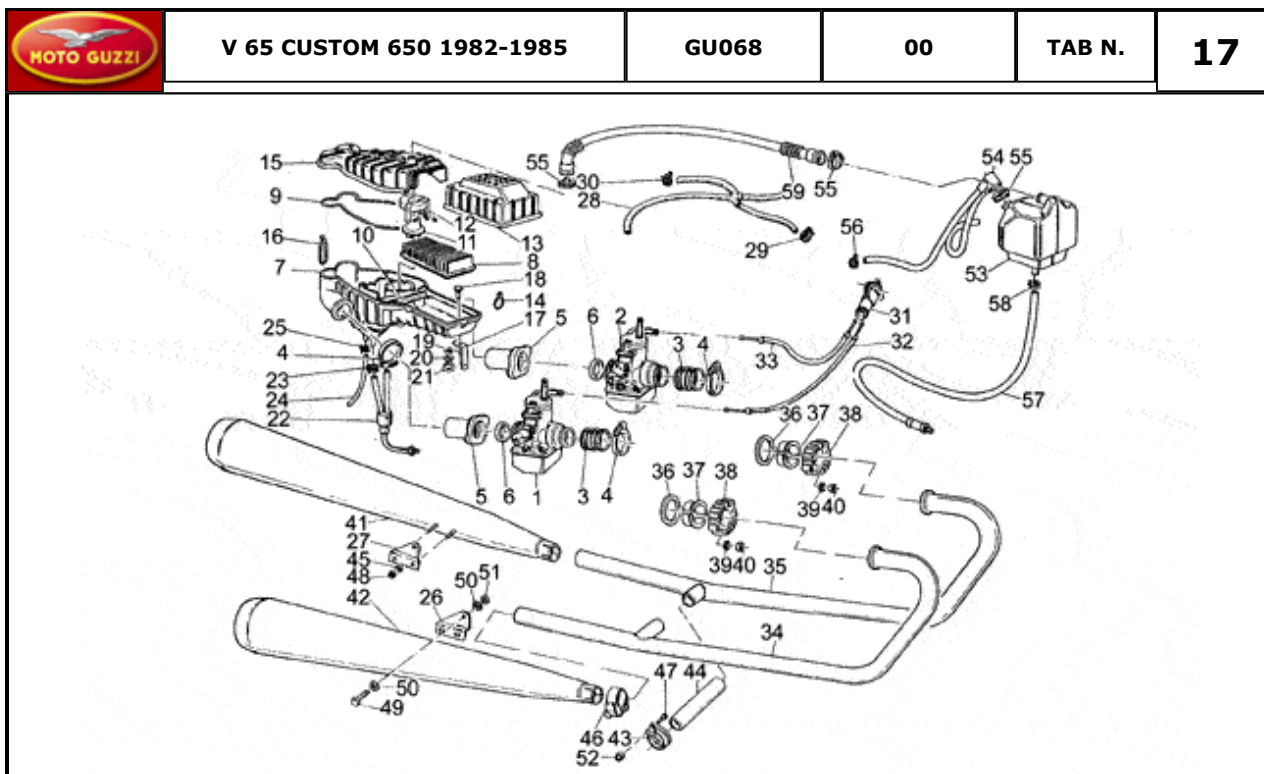

Pos.	Description	Year	I_M_	Country	Version	Code	Q.ty	P.Cod.
1	Carburettor RH PHBH 30BD	-	-	-	-	GU19112660	1	
2	Carburettor LH PHBH 30BS	-	-	-	-	GU19112661	1	
3	Hose	-	-	-	-	GU19114360	2	
4	Hose clamp 32X52X8	-	-	-	-	GU93305032	8	
5	Air intake hose	-	-	-	-	GU19114460	2	
6	Gasket ring	-	-	-	-	GU19114680	2	
7	Lower side filter case	-	-	-	-	GU19114060	1	
8	Air filter	-	-	-	-	GU28113650	1	
9	Gasket	-	-	-	-	GU19113960	1	
10	Bracket	-	-	-	-	GU19112960	1	
11	Protection	-	-	-	-	GU19111060	1	
12	Cover	-	-	-	-	GU19111160	1	
13	Filter cover	-	-	-	-	GU19113760	1	
14	Short spring	-	-	-	-	GU31110715	3	
15	Upper side filter case	-	-	-	-	GU19113460	1	
16	Lenght spring	-	-	-	-	GU31110815	3	
17	Air filter support	-	-	-	-	GU31114165	1	
18	Screw	-	-	-	-	GU98054214	1	
19	Notched washer	-	-	-	-	GU95021105	1	
20	Washer	-	-	-	-	GU95000205	1	
21	Nut	-	-	-	-	GU92670305	1	
22	Breather	-	-	-	1a	GU19154360	1	
23	Hose clamp	-	-	-	1a	GU61108400	2	
24	Rubber pipe 5X9	-	-	-	1a	GU00823944050	1	
25	Hose clamp	-	-	-	1a	GU35108450	1	
26	RH plate	-	-	-	-	GU23128660	1	
27	LH plate	-	-	-	-	GU23128760	1	
28	Fuel pipe	-	-	-	-	GU29106500	1	
29	Hose clamp	-	-	-	-	GU61108400	2	
30	Hose clamp D9	-	-	-	-	GU61108500	2	
31	Starter	-	-	-	-	GU23133100	1	
32	RH choke cable	-	-	-	-	GU19133560	1	
33	LH choke cable	-	-	-	-	GU19134000	1	
34	RH exhaust pipe	-	-	-	-	GU19120765	1