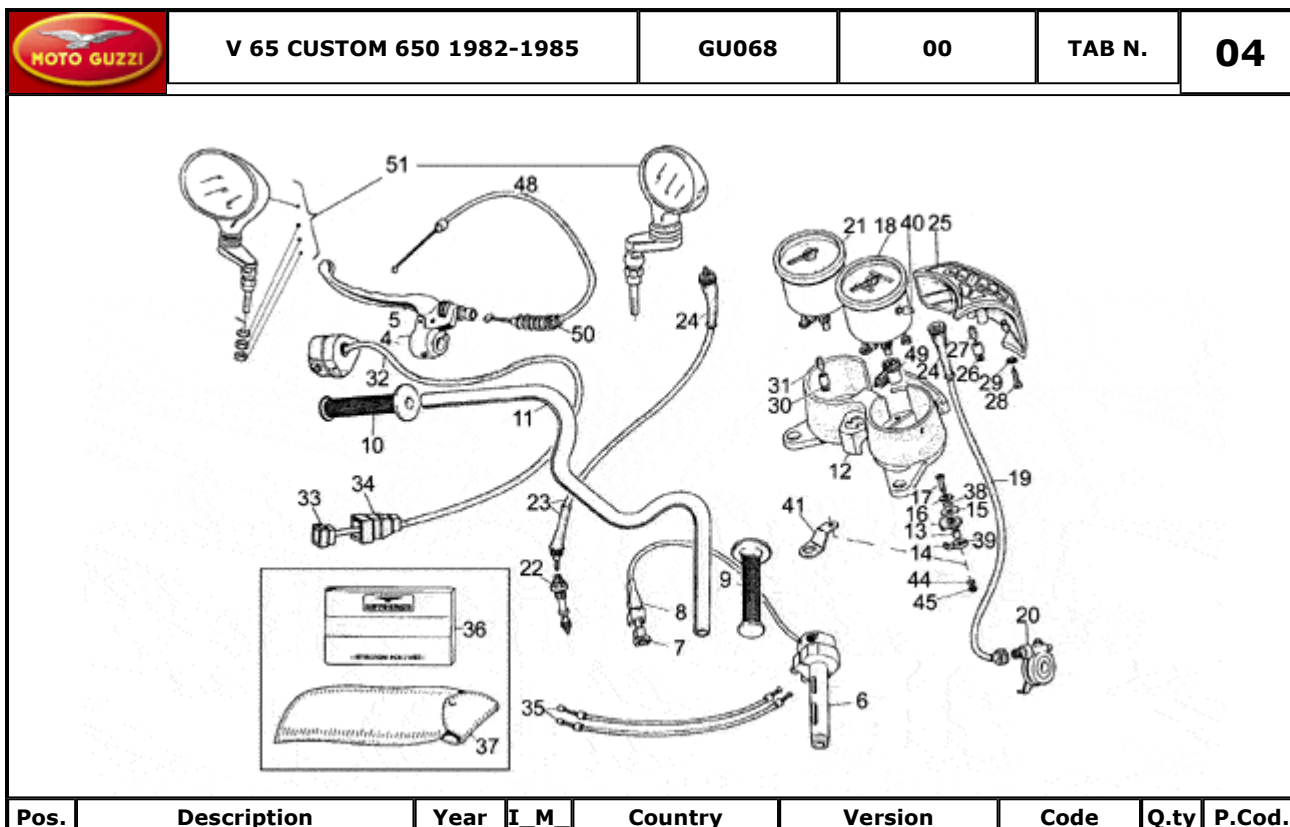

Pos.	Description	Year	I_M	Country	Version	Code	Q.ty	P.Cod.
4	Clutch lever control	-	-	-	-	GU19605501	1	
5	Clutch lever	-	-	-	-	GU14605770	1	
6	Throttle with hand grip	-	-	-	-	GU19603435	1	
7	4-way connector	-	-	-	-	GU17756160	1	
8	Cap	-	-	-	-	GU17756060	1	
9	RH hand grip	-	-	-	-	GU65603500	1	
10	LH hand grip	-	-	-	-	GU65603000	1	
11	Handlebar	M	-	-	1a	GU29600300	1	
	Handlebar	G	-	-	2a	GU29600351	1	
12	Instrument support	-	-	-	-	GU19501500	1	
13	Rubber spacer	-	-	-	-	GU66502200	2	
14	Rubber spacer	-	-	-	-	GU66502201	2	
15	Washer	-	-	-	-	GU95090142	2	
16	Washer	-	-	-	-	GU18577850	2	
17	Screw	-	-	-	-	GU98270641	2	
18	Speedometer	-	-	-	-	GU61761520	1	
19	Transmission	-	-	-	-	GU19760480	1	
20	Odometer gear	-	-	-	-	GU39762501	1	
21	Tachometer	-	-	-	-	GU17767260	1	
22	Gear Z=14	-	-	-	-	GU14769200	1	
23	Rev counter transmission	-	-	-	-	GU19768180	1	
24	Sheath	-	-	-	-	GU17762200	2	
25	Support	-	-	-	-	GU65766970	1	
26	Lampholder	-	-	-	-	GU19768680	8	
27	Lamp 12V-1,2W	-	-	-	-	GU93450140	8	
28	Screw	-	-	-	-	GU98830225	2	
29	Notched washer	-	-	-	-	GU95021105	2	
30	Lampholder	-	-	-	-	GU14768650	2	
31	Lamp 12v-3w	-	-	-	-	GU93450120	2	
32	Horn	-	-	-	-	GU39738080	1	
33	Connector	-	-	-	-	GU61740551	1	
34	Rubber protection	-	-	-	-	GU35755780	1	
35	Throttle cable	-	-	-	-	GU19117595	2