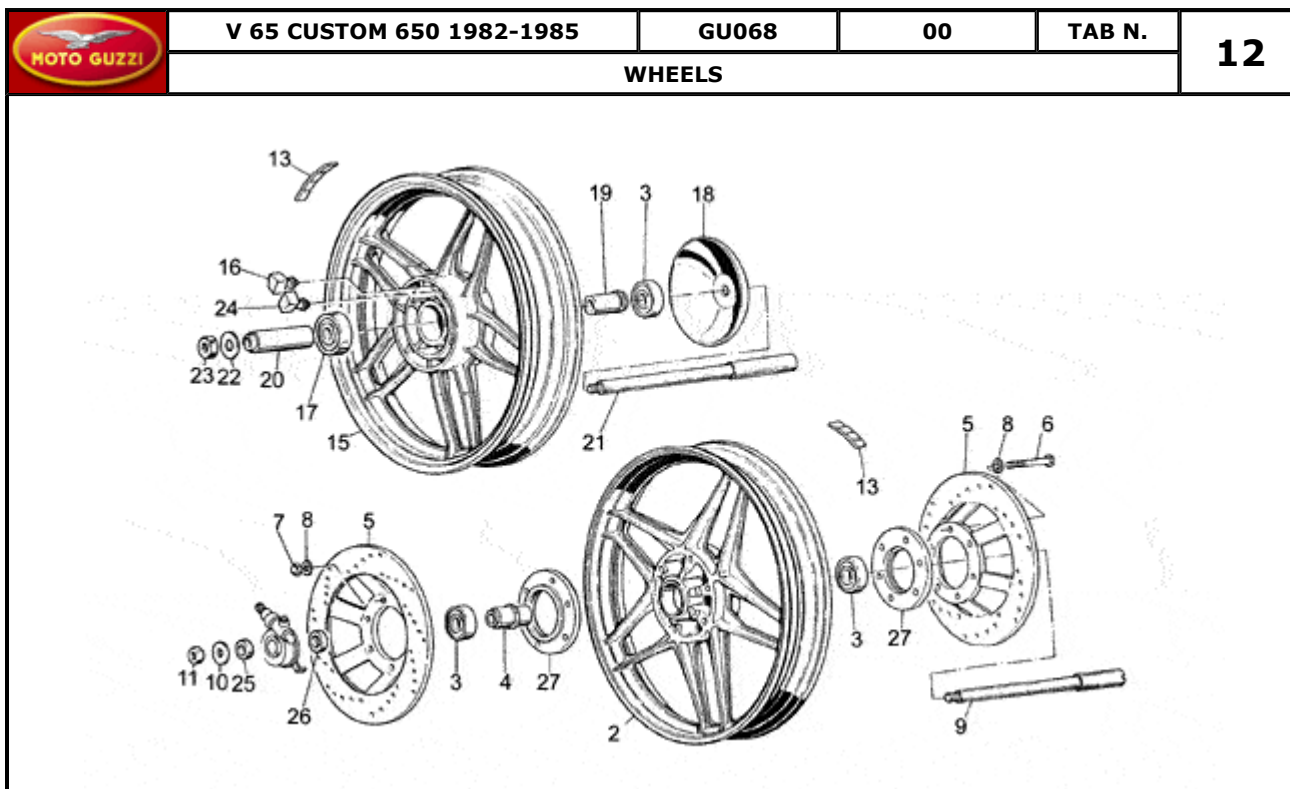

Pos.	Description	Year	I_M	Country	Version	Code	Q.ty	P.Cod.
2	Front wheel 2,15x18	-	-	-	-	GU23610380	1	
3	Bearing	-	-	-	-	GU92204217	3	
4	Spacer	-	-	-	-	GU19615335	1	
5	Brake disc	-	-	-	-	GU31613380	2	
6	Screw m8x90	-	-	-	-	GU98052490	6	
7	Cap nut	-	-	-	-	GU92730082	6	
8	Washer	-	-	-	-	GU95004208	12	
9	Front wheel spindle	-	-	-	-	GU62614120	1	
10	Washer 17X27X2	-	-	-	-	GU95004217	1	
11	Nut M16X1,5	-	-	-	-	GU92602516	1	
13	Counterweight	-	-	-	-	GU14616150	2	
15	Rear wheel 2,50x16"	-	-	-	-	GU23630680	1	
16	LH rubber coupling	-	-	-	-	GU19632502	6	
17	Bearing	-	-	-	-	GU92204218	1	
18	Protection	-	-	-	-	GU19636400	1	
19	Bearing internal spacer	-	-	-	-	GU19633935	1	
20	Spacer	-	-	-	-	GU19634100	1	
21	Rear wheel spindle	-	-	-	-	GU23633380	1	
22	Washer	-	-	-	-	GU14634400	1	
23	Nut M6X1,5	-	-	-	-	GU92602316	1	
24	RH rubber coupling	-	-	-	-	GU19632501	6	
25	Spacer	-	-	-	-	GU62616320	1	
26	Spacer	-	-	-	-	GU91181803	1	
27	Flange	-	-	-	-	GU14611255	2