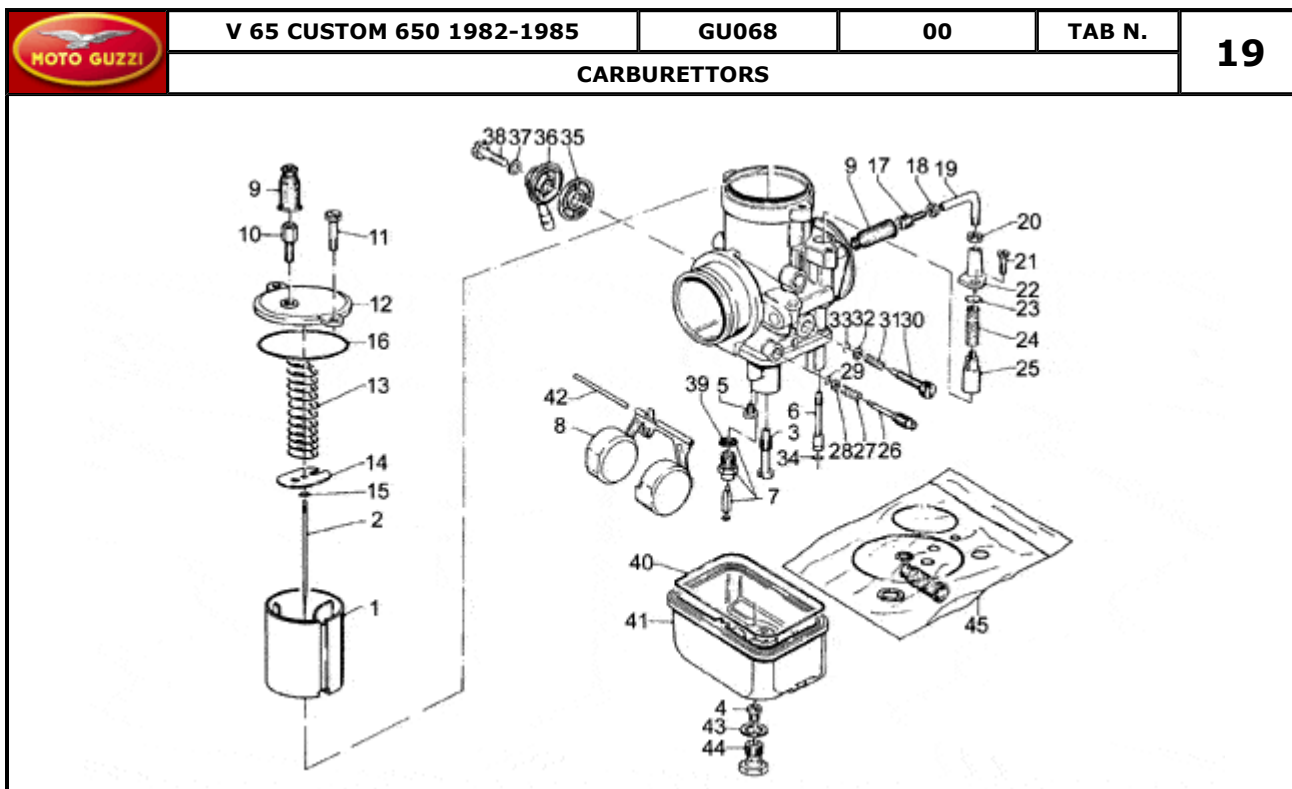

Pos.	Description	Year	I_M_	Country	Version	Code	Q.ty	P.Cod.
1	Gas valve 40	-	-	-	-	GU19934860	2	
2	Conical pin 8	-	-	-	-	GU19934960	2	
3	Needle valve 268T	-	-	-	-	GU19935580	2	
4	Main jet 105	-	-	-	-	GU19935750	2	
5	Idle jet 40	-	-	-	-	GU19935900	2	
6	Starter jet 60	-	-	-	-	GU19936000	2	
7	Needle valve	-	-	-	-	GU19934600	2	
8	Float gr.9,5	-	-	-	-	GU27934315	2	
9	Throttle cable cap	-	-	-	OR	0000000	4	
10	Wire tensioner screw	-	-	-	-	GU12937200	4	
11	Screw	-	-	-	-	GU14934650	2	
12	Cover	-	-	-	-	GU19935080	2	
13	Gas valve return spring	-	-	-	-	GU19937180	2	
14	Plate	-	-	-	-	GU19938580	2	
15	Conical pin clip	-	-	-	-	GU65933600	2	
16	Cover gasket	-	-	-	OR	0000000	2	
17	Wire tensioner screw	-	-	-	-	GU53937200	2	
18	Nut	-	-	-	-	GU19938880	2	
19	Pipe	-	-	-	-	GU49938900	2	
20	Nut	-	-	-	-	GU12937300	4	
21	Screw	-	-	-	-	GU13937900	2	
22	Starter device cover	-	-	-	-	GU17937450	2	
23	Gasket	-	-	-	OR	0000000	2	
24	Valve spring	-	-	-	-	GU39937600	2	
25	Starter valve	-	-	-	-	GU13937800	2	
26	Adj.min.eng.speed screw	-	-	-	-	GU13936200	2	
27	Spring	-	-	-	-	GU13936300	2	
28	Flat washer	-	-	-	-	GU65933700	2	
29	Gasket	-	-	-	OR	0000000	2	
30	Gas valve adjuster screw	-	-	-	-	GU13936600	2	
31	Spring	-	-	-	-	GU13936700	2	
32	Flat washer	-	-	-	-	GU14931650	2	
33	Gasket	-	-	-	OR	0000000	2