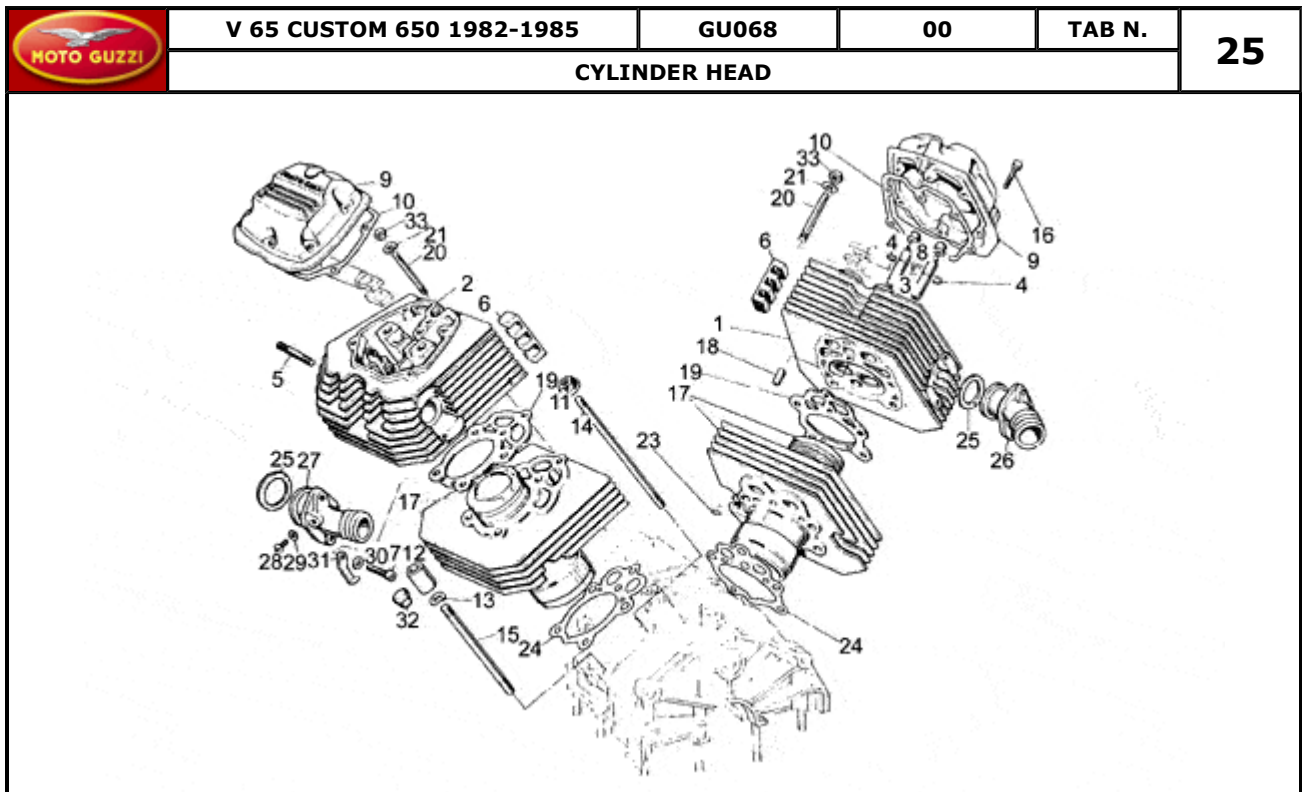

Pos.	Description	Year	I_M	Country	Version	Code	Q.ty	P.Cod.
1	RH head	-	-	-	-	GU19022180	1	
2	LH head	-	-	-	-	GU19022280	1	
3	Valve guide	-	-	-	-	GU61036801	4	
4	Snap ring	-	-	-	-	GU90353009	4	
5	Stud bolt	-	-	-	-	GU96506042	4	
6	Anti-vibration plate	-	-	-	-	GU19025300	4	
7	Screw	-	-	-	-	GU98822325	4	
8	Oil seal	-	-	-	-	GU19037820	4	
9	Valves cover	-	-	-	-	GU19023520	2	
10	Gasket	-	-	-	-	GU19023700	2	
11	Column nut	-	-	-	-	GU92660010	4	
12	Column nut	-	-	-	-	GU13021900	4	
13	Washer 10,5X18X0,8	-	-	-	-	GU95129180	4	
14	Tie rod	-	-	-	-	GU96510200	4	
15	Tie rod 143 mm	-	-	-	-	GU96510143	4	
16	Hex socket screw M6X25	-	-	-	-	GU98622325	12	
17	Cylinder with piston	-	-	-	-	GU23060190	2	
18	Bush	-	-	-	-	GU19021360	2	
19	Gasket	-	-	-	-	GU27022060	2	
20	Tie rod	-	-	-	-	GU96508125	2	
21	Spring washer 8x15x0,3	-	-	-	-	GU61270300	2	
23	O-ring	-	-	-	-	GU61027200	2	
24	Gasket	-	-	-	-	GU19020820	2	
25	Gasket	-	-	-	-	GU19115580	2	
26	RH manifold	-	-	-	-	GU19115060	1	
27	LH manifold	-	-	-	-	GU19115061	1	
28	Screw	-	-	-	-	GU98310610	2	
29	Washer 6,25x10x1,5	-	-	-	-	GU95100116	2	
30	Special washer	-	-	-	-	GU61013800	2	
31	Hose clamp	-	-	-	-	GU19718000	2	
32	Plug	-	-	-	-	GU93180245	4	
33	Nut	-	-	-	-	GU19021920	2