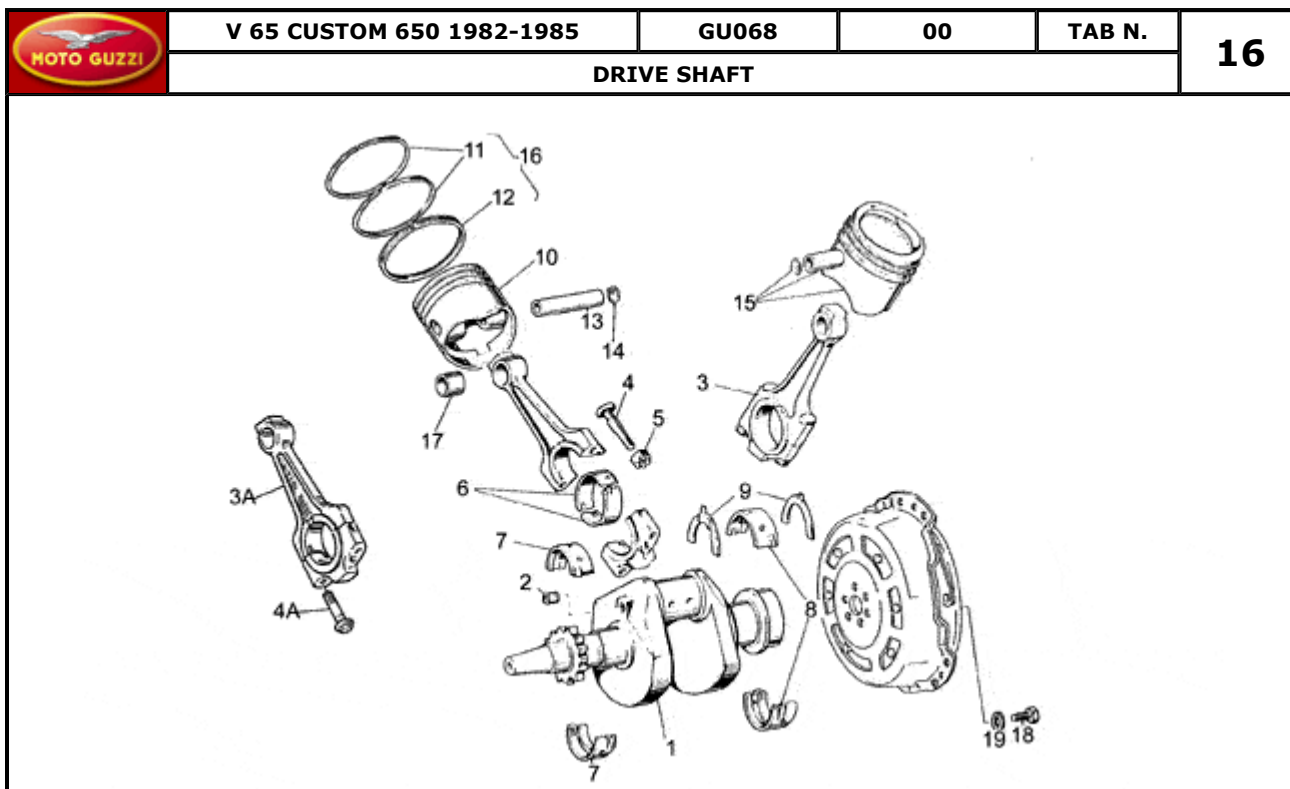

Pos.	Description	Year	I_M	Country	Version	Code	Q.ty	P.Cod.
1	Drive shaft	-	-	-	-	GU19064161	1	
2	Plug	-	-	-	-	GU19065400	1	
3	Connecting rod cpl.	-	-	-	M1	GU19061560	2	
	Connecting rod	-	-	-	M2	GU19061561	2	
4	Screw	-	-	-	M1	GU19062260	4	
	Screw	-	-	-	M2	GU19062261	4	
5	Nut	-	-	-	-	GU19062460	4	
6	Bearing half-shell	-	-	-	-	GU27062060	4	
7	Front main half-bearing	-	-	-	MAG	GU19065668	2	
	Front main half-bearing	-	-	-	std	GU27065660	2	
8	Rear main half-bearing	-	-	-	std	GU27066560	2	
	Rear main half-bearing	-	-	-	MAG	GU19066568	2	
9	Half-clamp	-	-	-	-	GU27066460	2	
10	Piston	-	-	-	-	GU19060463	2	
11	Slot piston ring	-	-	-	-	GU19060763	4	
12	Scraper ring	-	-	-	-	GU19061063	2	
13	Piston pin	-	-	-	-	GU19061263	2	
14	Stop ring	-	-	-	-	GU19061363	4	
15	Piston assy	-	-	-	-	GU23060271	2	
16	Pistonring set	-	-	-	-	GU19060663	2	
17	Bushing	-	-	-	-	GU19061860	2	
18	Screw	-	-	-	-	GU19067700	6	
19	Washer 8,4X13X0,8	-	-	-	-	GU14615901	6