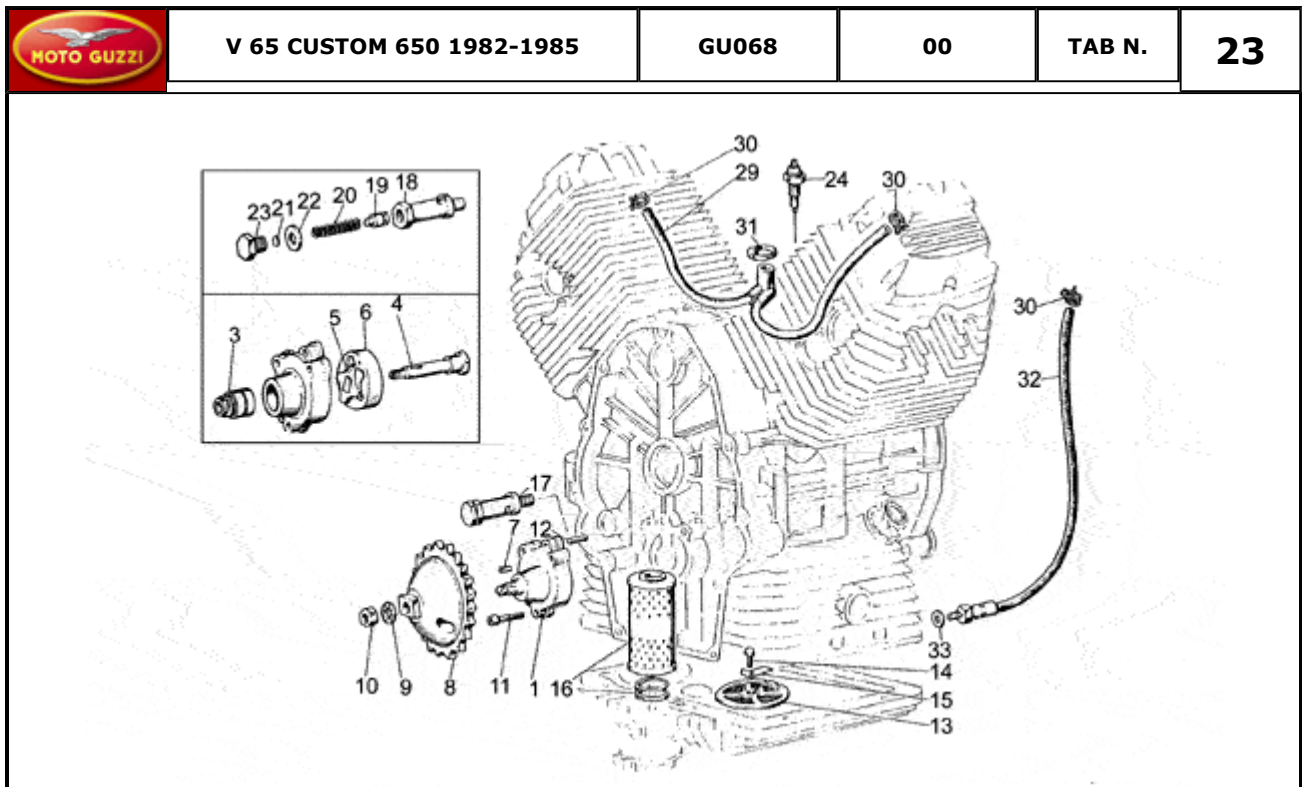

Pos.	Description	Year	I_M	Country	Version	Code	Q.ty	P.Cod.
1	Oil pump	-	-	-	-	GU19146420	1	
3	Roller bearing 10x22x20	-	-	-	-	GU92252210	1	
4	Oil pump shaft assy.	-	-	-	-	GU19147820	1	
5	Inner rotor	-	-	-	-	GU19148420	1	
6	Outer rotor	-	-	-	-	GU19148620	1	
7	Guide roller	-	-	-	-	GU92296726	1	
8	Oil pump gear	-	-	-	-	GU19147721	1	
9	Washer 10,5x16x1	-	-	-	-	GU19149800	1	
10	Nut M10x1,25	-	-	-	-	GU92602510	1	
11	Screw M6X35	-	-	-	-	GU98620335	3	
12	Pin	-	-	-	-	GU19018920	2	
13	Oil filter	-	-	-	-	GU19152200	1	
14	Screw	-	-	-	-	GU98054314	1	
15	Plate	-	-	-	-	GU95187006	1	
16	Oil filter	-	-	-	-	GU19153000	1	
17	Oil valve cpl.	-	-	-	-	GU10158201	1	
18	Valve body	-	-	-	-	GU10158701	1	
19	Piston	-	-	-	-	GU12150900	1	
20	Valve spring	-	-	-	-	GU94321072	1	
21	Bottom	-	-	-	-	GU12150700	1	
22	Washer 14,5X20X1	-	-	-	-	GU95100523	2	
23	Plug	-	-	-	-	GU19159060	1	
24	Pressure sensor	-	-	-	02201N	GU31999581	1	
29	Breather	-	-	-	-	GU27159660	1	
30	Hose clamp	-	-	-	-	GU61108400	3	
31	Hose clamp	-	-	-	-	GU93305018	1	
32	Breather	-	-	-	Bo	GU19159300	1	
33	Gasket 8,25x15x1	-	-	-	-	GU12154200	1