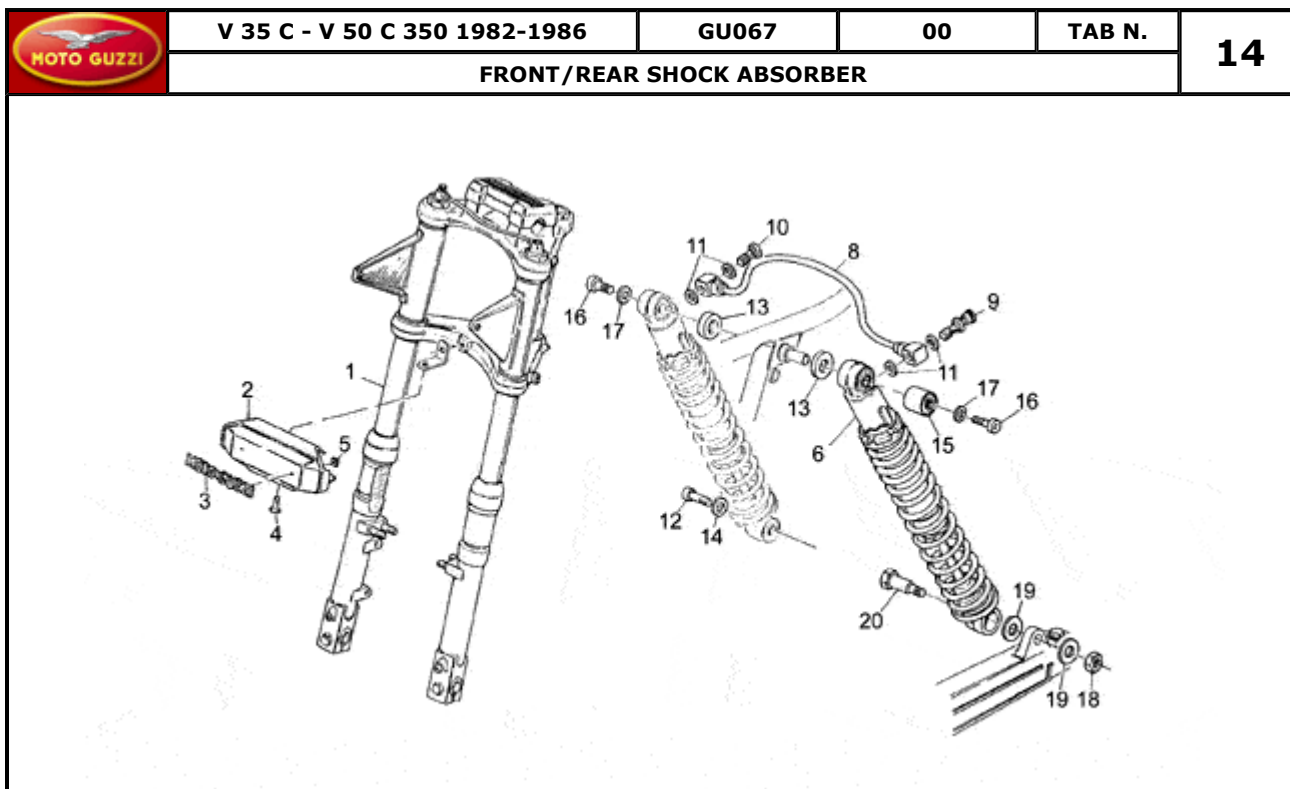

Pos.	Description	Year	I_M	Country	Version	Code	Q.ty	P.Cod.
1	Front fork	-	-	-	-	GU19490365	1	
2	Guard	-	-	-	-	GU62497820	1	
3	Name plate Moto Guzzi	-	-	-	-	GU19923480	1	
4	Screw	-	-	-	-	GU98326014	1	
5	Plate	-	-	-	-	GU39922200	2	
6	Shock absorber-pair	-	-	-	K	GU23999270	1	
	Rear shock absorber	-	-	-	K	GU31999240	1	
8	Pipe	-	-	-	P	GU19556160	1	
	Pipe	-	-	-	S	GU28556552	1	
9	Air valve	-	-	-	-	GU28556250	1	
10	Bored screw	-	-	-	-	GU28556450	1	
11	Copper washer	-	-	-	-	GU28556350	4	
12	Screw	-	-	-	-	GU98822416	4	
13	Spacer	-	-	-	-	GU91181407	3	
14	Washer	-	-	-	-	GU95100256	4	
15	Silent-block	-	-	-	-	GU14551655	4	
16	Screw	-	-	-	-	GU98822425	2	
17	Washer	-	-	-	-	GU95004208	2	
18	Nut	-	-	-	-	GU92602410	1	
19	Washer 10,2x18x2	-	-	-	-	GU95004210	2	
20	Pin	-	-	-	-	GU23555280	1