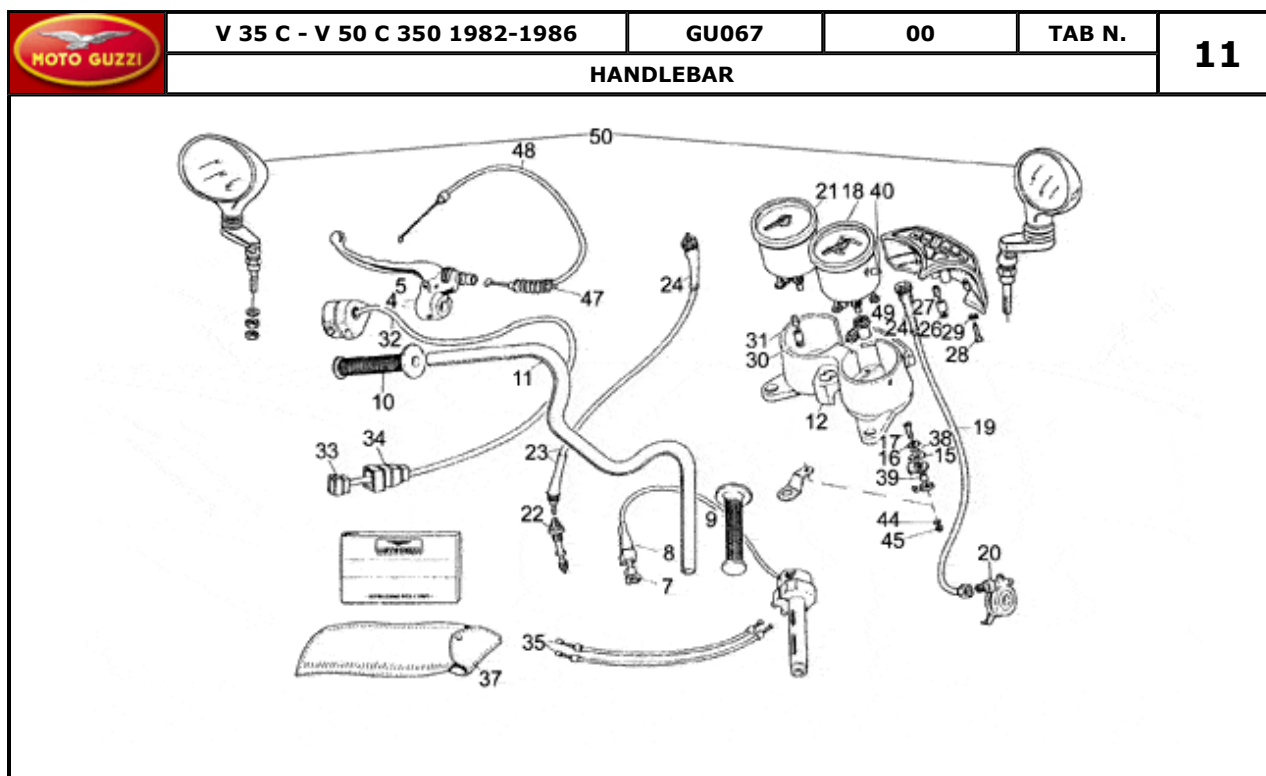

Pos.	Description	Year	I_M_	Country	Version	Code	Q.ty	P.Cod.
4	Clutch lever control	-	-	-	-	GU19605501	1	
5	Clutch lever	-	-	-	-	GU14605750	1	
7	4-way connector	-	-	-	-	GU17756160	1	
8	Cap	-	-	-	-	GU17756060	1	
9	RH hand grip	-	-	-	-	GU65603500	1	
10	LH hand grip	-	-	-	-	GU65603000	1	
11	Handlebar	-	-	-	-	GU29600351	1	
12	Instrument support	-	-	-	-	GU19501500	1	
15	Washer	-	-	-	-	GU95090142	2	
16	Washer	-	-	-	-	GU18577850	2	
17	Screw	-	-	-	-	GU98270641	2	
18	Speedometer	-	-	-	V50C	GU27761510001	1	
	Speedometer	-	-	-	V35C	GU19761500	1	
19	Transmission	-	-	-	-	GU19760480	1	
20	Speedometer gear Z=20/10	-	-	-	-	GU61762530	1	
21	Tachometer	-	-	-	V50C	GU17767260	1	
	Tachometer	-	-	-	V35C	GU19767200	1	
22	Gear Z=14	-	-	-	-	GU14769200	1	
23	Rev counter transmission	-	-	-	-	GU19768180	1	
24	Sheath	-	-	-	-	GU17762200	2	
26	Lampholder	-	-	-	-	GU19768680	8	
27	Lamp 12V-1,2W	-	-	-	-	GU93450140	8	
28	Screw	-	-	-	-	GU98830225	2	
29	Notched washer	-	-	-	-	GU95021105	2	
30	Lampholder	-	-	-	-	GU14768650	2	
31	Lamp 12v-3w	-	-	-	-	GU93450120	2	
32	LH lights selector	-	-	-	-	GU23738001	1	
33	Connector	-	-	-	-	GU61740551	1	
34	Rubber protection	-	-	-	-	GU35755780	1	
35	Throttle cable	-	-	-	V35C	GU19117545	2	
	Throttle cable	-	-	-	V50C	GU19117595	2	
37	Toolkit	-	-	-	-	GU28929940	1	
38	O-ring	-	-	-	-	GU45212400	2	
39	Spacer	-	-	-	-	GU91180721	2