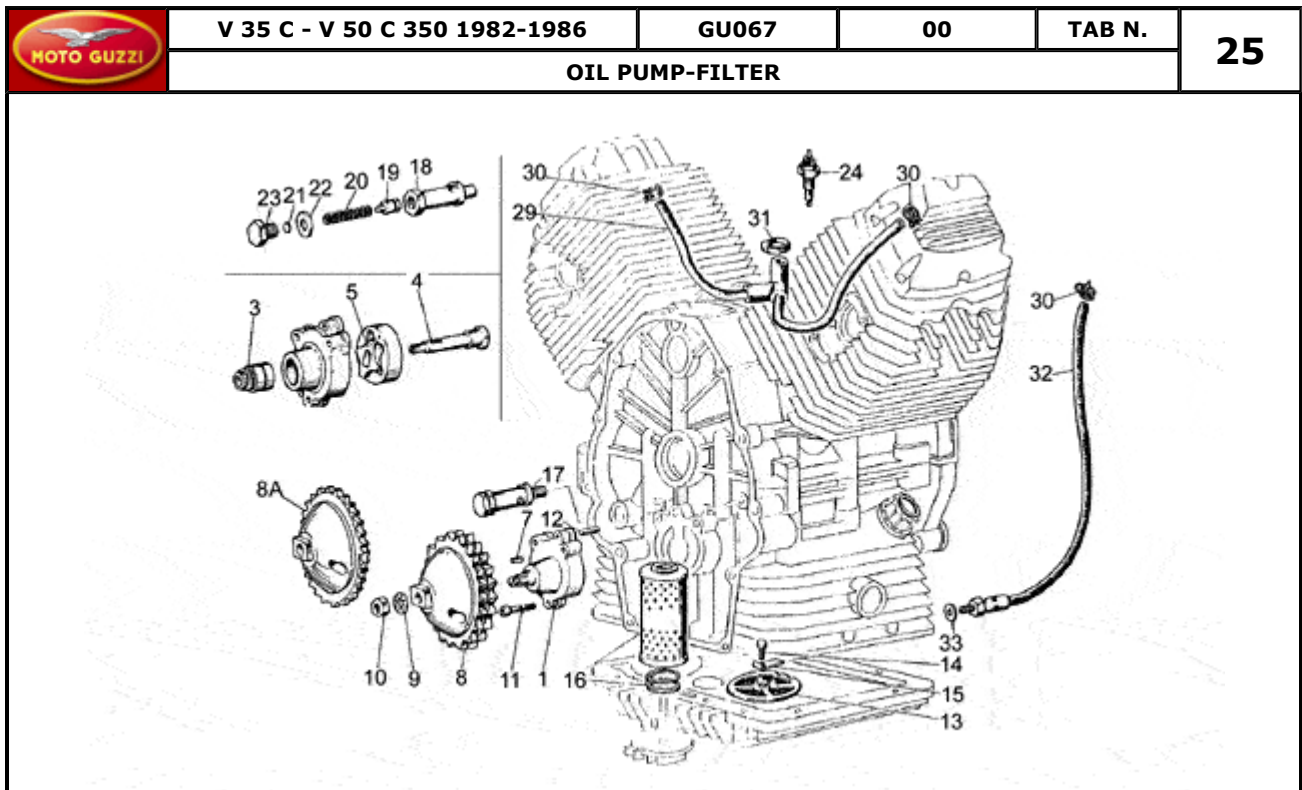

Pos.	Description	Year	I_M	Country	Version	Code	Q.ty	P.Cod.
1	Oil pump	-	-	-	-	GU19146422	1	
3	Roller bearing 10x22x20	-	-	-	-	GU92252210	1	
4	Oil pump shaft assy.	-	-	-	-	GU19147820	1	
5	Inner rotor	-	-	-	-	GU19148420	1	
7	Guide roller	-	-	-	-	GU92296726	1	
8	Drive gear	-	-	-	M2-V35C	GU19147720	1	
	Drive gear	-	-	-	M4-V50C	GU19147720	1	
	Oil pump gear	-	-	-	M1-V35C	GU19147721	1	
	Oil pump gear	-	-	-	M3-V35C	GU19147721	1	
9	Washer 10,5x16x1	-	-	-	-	GU19149800	1	
10	Nut M10x1,25	-	-	-	-	GU92602510	1	
11	Screw M6X35	-	-	-	-	GU98620335	3	
12	Pin	-	-	-	-	GU19018920	2	
13	Oil filter	-	-	-	-	GU19152200	1	
14	Screw	-	-	-	-	GU98054314	1	
15	Plate	-	-	-	-	GU95187006	1	
16	Oil filter	-	-	-	-	GU19153000	1	
17	Oil valve cpl.	-	-	-	-	GU10158201	1	
18	Valve body	-	-	-	-	GU10158701	1	
19	Piston	-	-	-	-	GU12150900	1	
20	Valve spring	-	-	-	-	GU94321072	1	
21	Bottom	-	-	-	-	GU12150700	1	
22	Washer 14,5X20X1	-	-	-	-	GU95100523	3	
23	Plug	-	-	-	-	GU12159000	1	
24	Pressure sensor	-	-	-	02201N	GU31999581	1	
29	Breather pipe	-	-	-	-	GU19159600	1	
30	Hose clamp	-	-	-	-	GU61108400	3	
31	Hose clamp	-	-	-	-	GU28157850	1	
32	Breather	-	-	-	-	GU19159300	1	
	Breather	-	-	-	-	GU19159320	1	
33	Gasket 8,25x15x1	-	-	-	-	GU12154200	1