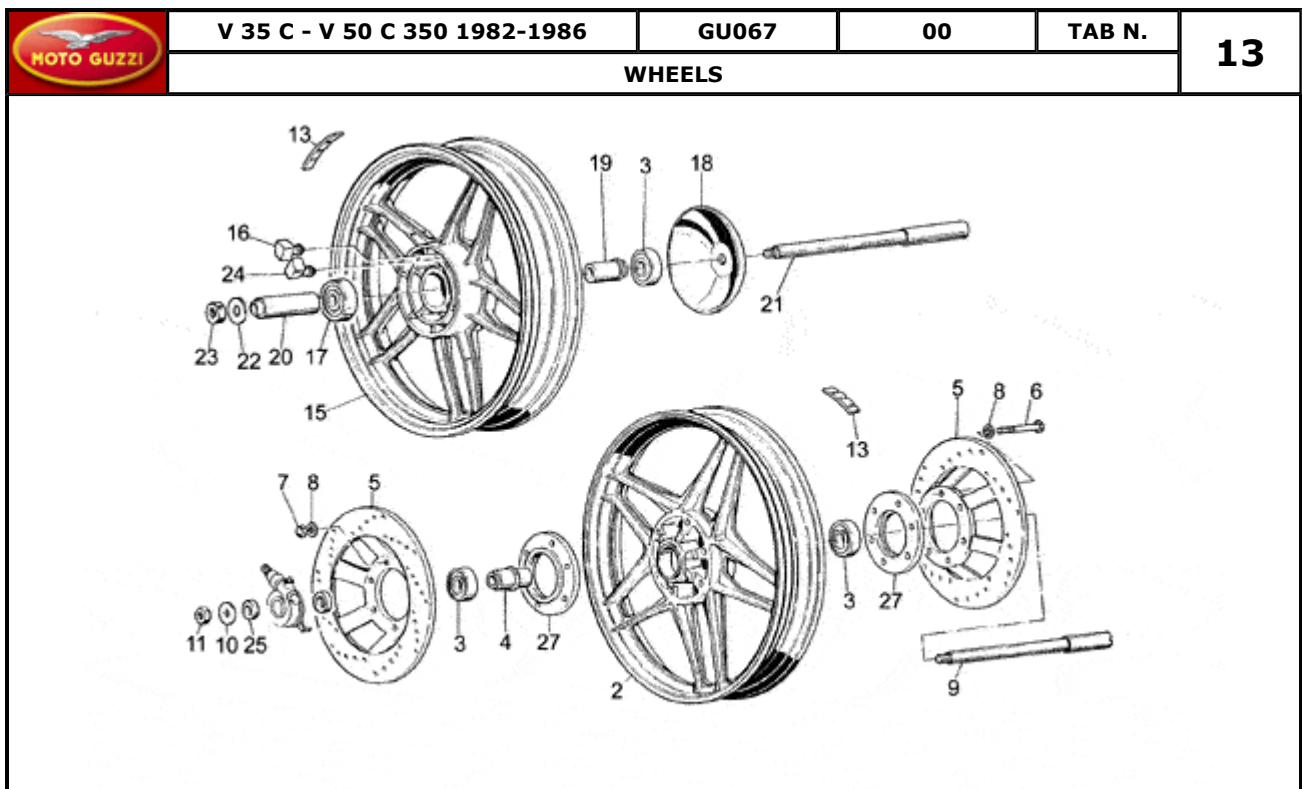

Pos.	Description	Year	I_M	Country	Version	Code	Q.ty	P.Cod.
2	Front wheel 2,15x18	-	-	-	-	GU23610380	1	
3	Bearing	-	-	-	-	GU92204217	3	
4	Spacer	-	-	-	-	GU19615335	1	
5	Brake disc	-	-	-	-	GU31613380	2	
6	Screw m8x90	-	-	-	-	GU98052490	6	
7	Cap nut	-	-	-	-	GU92730082	6	
8	Washer	-	-	-	-	GU95000208	12	
9	Front wheel spindle	-	-	-	-	GU23614120	1	
	Front wheel spindle	-	-	-	T6-V35C	GU62614120	1	
10	Washer 17X27X2	-	-	-	-	GU95004217	1	
11	Nut M16X1,5	-	-	-	-	GU92602516	1	
13	Counterweight	-	-	-	-	GU14616150	4	
15	Rear wheel 2,50x16"	-	-	-	-	GU23630680	1	
16	LH rubber coupling	-	-	-	-	GU19632502	6	
17	Bearing	-	-	-	-	GU92204218	1	
18	Protection	-	-	-	-	GU19636400	1	
19	Bearing internal spacer	-	-	-	-	GU19633935	1	
20	Spacer	-	-	-	-	GU19634100	1	
21	Rear wheel spindle	-	-	-	-	GU23633380	1	
22	Washer	-	-	-	-	GU14634400	1	
23	Nut M6X1,5	-	-	-	-	GU92602316	1	
24	RH rubber coupling	-	-	-	-	GU19632501	6	
25	Spacer	-	-	-	-	GU23616320	1	
	Spacer	-	-	-	T6-V35C	GU62616320	1	
27	Flange	-	-	-	-	GU14611255	2