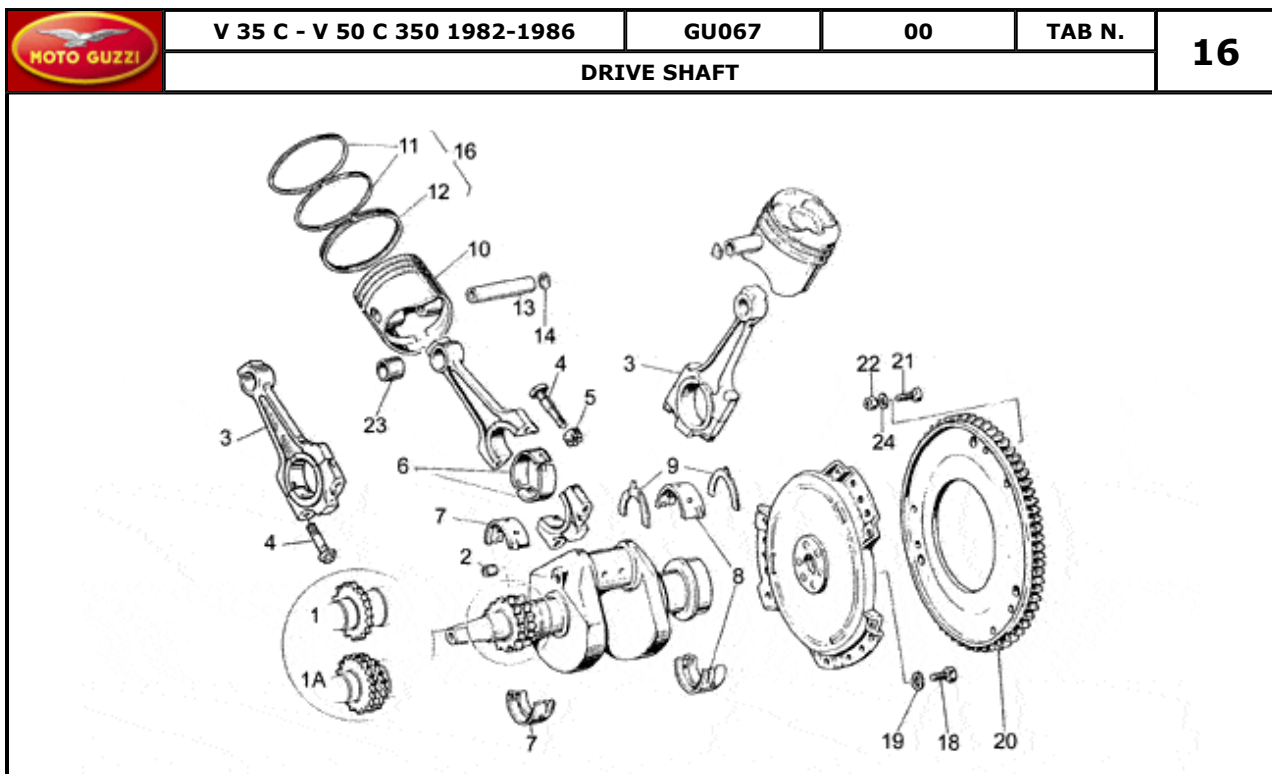

Pos.	Description	Year	I_M_	Country	Version	Code	Q.ty	P.Cod.
1	Crankshaft cpl.	-	-	-	M1-V35C	-	GU19064121	1
	Crankshaft with plug	-	-	-	M3-V50C	-	GU19064181	1
	Drive shaft	-	-	-	M4-V50C	-	GU19064280	1
	Drive shaft	-	-	-	M2-V35C	-	GU19064120	1
2	Plug	-	-	-	-	-	GU19065400	1
3	Connecting rod	-	-	-	-	-	GU19061521	2
4	Connecting rod screw	-	-	-	M6-V50C	-	GU19062220	4
	Screw	-	-	-	M7-V35C	-	GU19062221	4
	Connecting rod screw	-	-	-	M5-V35C	-	GU19062220	4
	Screw	-	-	-	M8-V50C	-	GU19062221	4
5	Nut	-	-	-	-	-	GU61062401	4
6	Bearing half-shell	-	-	-	-	-	GU19062022	4
7	Front main half-bearing	-	-	-	-	-	GU19065623	2
8	Rear main half-bearing	-	-	-	-	-	GU19066522	2
9	Shoulder	-	-	-	-	-	GU31066480	2
10	Piston	-	-	-	V50C	-	GU19060481	2
	Piston	-	-	-	V35C	-	GU19060421	2
11	Ring	-	-	-	V50C	-	GU19060750	4
	Piston ring	-	-	-	V35C	-	GU19060700	4
12	Piston ring	-	-	-	V35C	-	GU19061000	2
	Oil scraper ring	-	-	-	V50C	-	GU19061050	2
13	Piston pin	-	-	-	V35C	-	GU19061220	2
	Piston pin	-	-	-	V50C	-	GU19061280	2
14	Stop ring	-	-	-	-	-	GU19061320	4
16	Pistonring set	-	-	-	V35C	-	GU19060600	2
	Piston rings set	-	-	-	V50C	-	GU19060650	2
18	Screw	-	-	-	-	-	GU19067700	6
19	Washer 8,4X13X0,8	-	-	-	-	-	GU14615901	6
20	Chain ring MOTOPLAT	-	-	-	-	-	GU19067900	1
21	Hex screw M6X16	-	-	-	-	-	GU98054316	6
	Screw	-	-	-	-	-	GU98054318	6
22	Nut M6x1	-	-	-	-	-	GU92630106	6
23	Bush	-	-	-	-	-	GU19061821	2
24	Washer 6,4x10x0,7	-	-	-	-	-	GU14217901	6