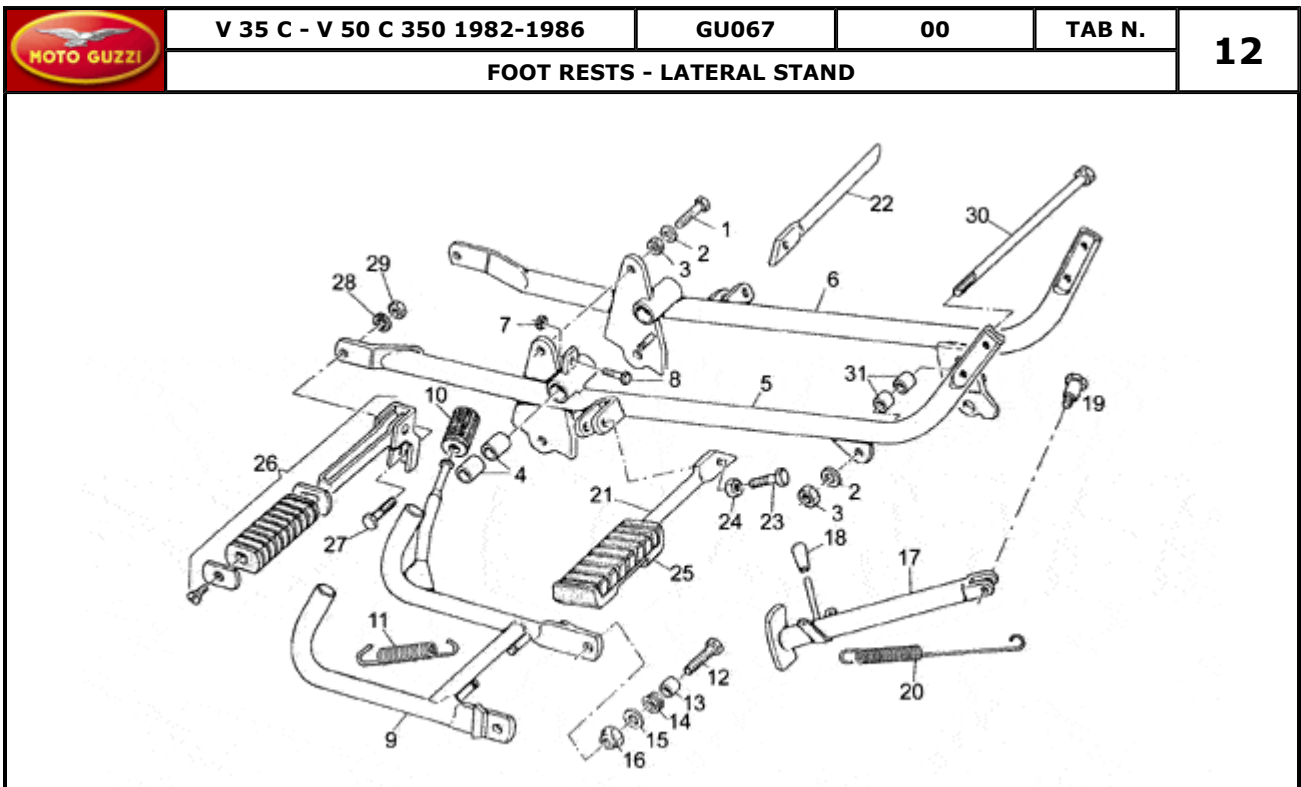

Pos.	Description	Year	I_M	Country	Version	Code	Q.ty	P.Cod.
1	Screw	-	-	-	-	GU98052565	2	
2	Washer 10,2x18x2	-	-	-	-	GU95004210	4	
3	Nut	-	-	-	-	GU92602210	4	
4	Bush 19 mm	-	-	-	-	GU18252050	4	
5	RH cradle arm	-	-	-	-	GU23420380	1	
6	LH cradle arm	-	-	-	-	GU23422180	1	
7	Nut	-	-	-	-	GU92602205	1	
8	Hex screw M6X22	-	-	-	-	GU98054322	1	
9	Central stand	-	-	-	-	GU19430305	1	
10	Rubber pedal	-	-	-	-	GU13432640	1	
11	Lateral stand spring	-	-	-	-	GU12434001	2	
12	Screw	-	-	-	-	GU98054530	2	
13	Spacer	-	-	-	-	GU91181114	2	
14	Spring	-	-	-	-	GU94322215	1	
15	Washer	-	-	-	-	GU95000210	2	
16	Nut M10x1,5	-	-	-	-	GU92630510	2	
17	Side arm	-	-	-	-	GU19432060	1	
18	Lockup rubber	-	-	-	-	GU19433000	1	
19	Pin	-	-	-	-	GU99105129	1	
20	Spring	-	-	-	-	GU19434000	2	
21	RH pipe	-	-	-	-	GU39440700	1	
22	LH pipe	-	-	-	-	GU39441800	1	
23	Screw	-	-	-	-	GU98820430	2	
24	Nut M8X1,25	-	-	-	-	GU92602208	2	
25	Front footrest	-	-	-	-	GU39443200	2	
26	Rear footrest	-	-	-	-	GU61442300	2	
27	Hex screw M10X22	-	-	-	-	GU98054522	2	
28	Notched washer	-	-	-	-	GU95021110	2	
29	Nut	-	-	-	-	GU92602410	2	
30	Pin M10x250	-	-	-	-	GU53429500	1	
31	Bush	-	-	-	-	GU19017000	2