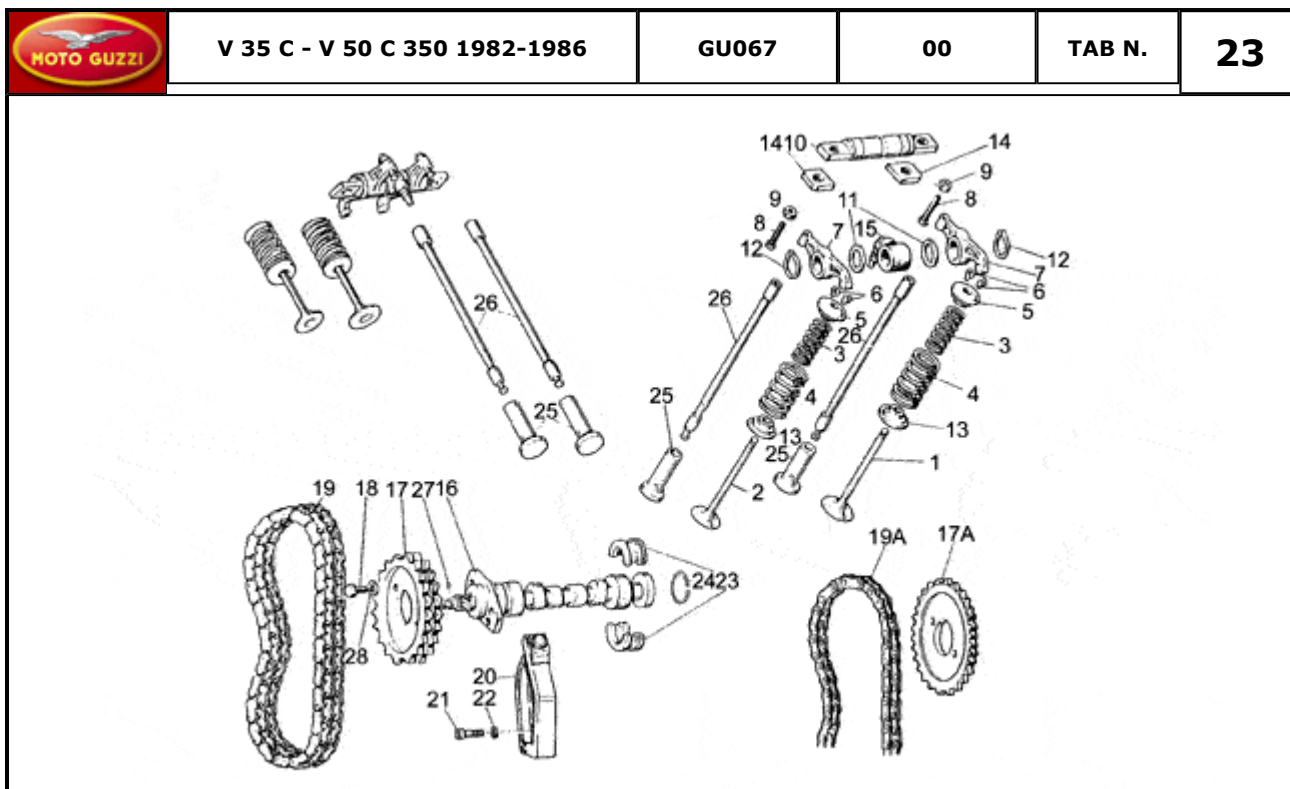

Pos.	Description	Year	I_M	Country	Version	Code	Q.ty	P.Cod.
1	Intake valve	-	-	-	V50C	GU19036082	2	
	Intake valve	-	-	-	V35C	GU19036021	2	
2	Exhaust valve	-	-	-	V50C	GU19036183	2	
	Exhaust valve	-	-	-	V35C	GU23036100	2	
3	Spring	-	-	-	-	GU61037600	4	
4	Spring	-	-	-	-	GU61037500	4	
5	Upper cup	-	-	-	-	GU61038000	4	
6	Half-cone	-	-	-	-	GU61038100	8	
7	Rocker arm assy.	-	-	-	-	GU19030500	4	
8	Screw	-	-	-	-	GU19034000	4	
9	Nut M6x1	-	-	-	-	GU92602406	4	
10	Rocker shaft	-	-	-	V35C	GU19032000	2	
	Rocker shaft	-	-	-	V50C	GU19032080	2	
11	Clearance washer	-	-	-	V35C	GU19032300	4	
	Thrust washer	-	-	-	V50C	GU19032380	4	
12	Circlip	-	-	-	-	GU90271018	4	
13	Lower cup	-	-	-	-	GU61037000	4	
14	Spacer	-	-	-	V50C	GU19032980	4	
	Spacer	-	-	-	V35C	GU19032900	4	
15	Hose	-	-	-	-	GU19027500	2	
16	Camshaft	-	-	-	-	GU27053362	1	
17	Timing system gear	-	-	-	M2-V35C	GU19054520	1	
	Timing system gear	-	-	-	M4-V50C	GU19054520	1	
	Timing system gear	-	-	-	M1-V35C	GU19054521	1	
	Timing system gear	-	-	-	M3-V35C	GU19054521	1	
18	Bolt	-	-	-	-	GU61054900	2	
19	Camshaft chain	-	-	-	M1-V35C	GU19058021	1	
	Camshaft chain	-	-	-	M3-V35C	GU19058021	1	
	Camshaft chain	-	-	-	M4-V50C	GU19058020	1	
	Camshaft chain	-	-	-	M2-V35C	GU19058020	1	
20	Chain stretching drive	-	-	-	-	GU19058220	1	
21	Screw	-	-	-	-	GU98822316	1	
22	Washer	-	-	-	-	GU95129115	1