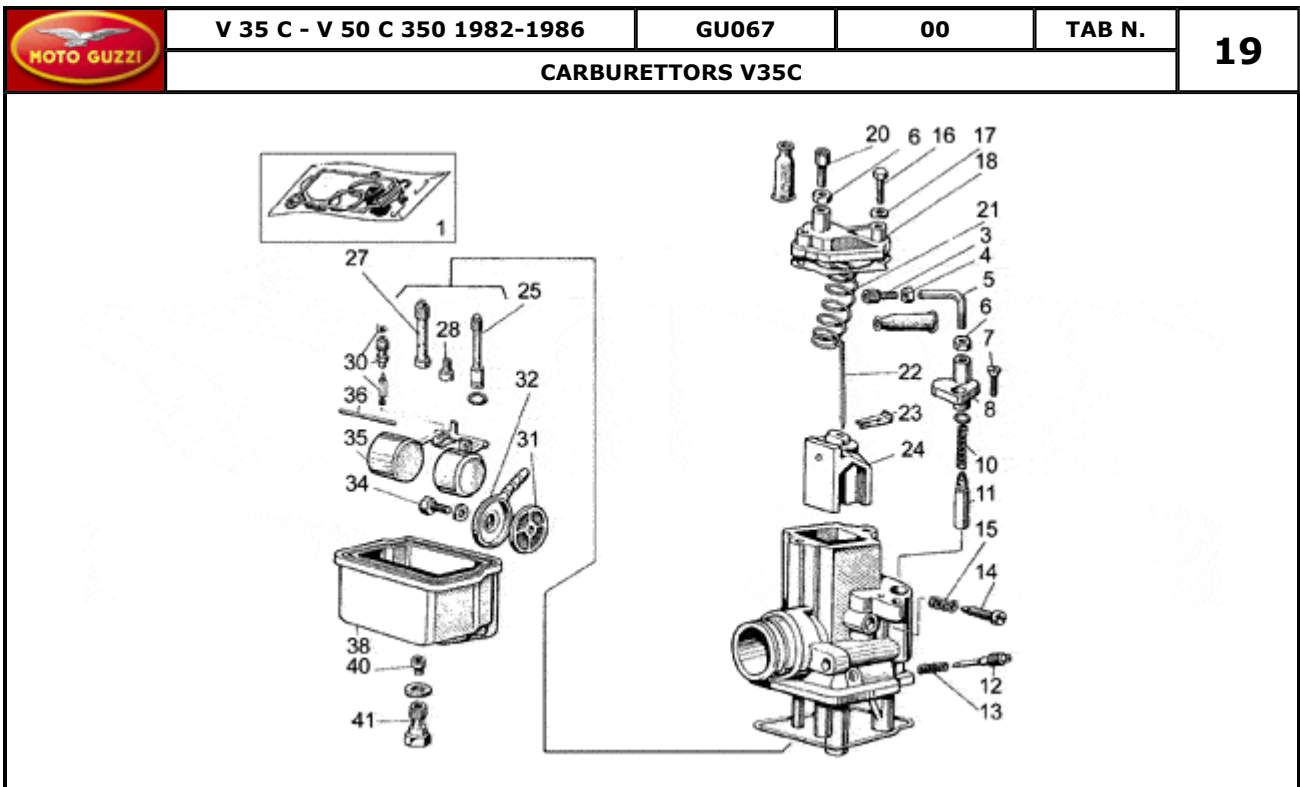

Pos.	Description	Year	I_M	Country	Version	Code	Q.ty	P.Cod.
1	Gasket envelope	-	-	-	-	GU39939900	2	
3	Wire tensioner screw	-	-	-	-	GU53937200	2	
4	Nut	-	-	-	-	GU19938880	2	
5	Pipe	-	-	-	-	GU49938900	2	
6	Nut	-	-	-	-	GU12937300	4	
7	Screw	-	-	-	-	GU13937900	2	
8	Starter device cover	-	-	-	-	GU17937450	2	
10	Valve spring	-	-	-	-	GU39937600	2	
11	Starter valve	-	-	-	-	GU13937800	2	
12	Adj.min.eng.speed screw	-	-	-	-	GU13936200	2	
13	Spring	-	-	-	-	GU13936300	2	
14	Gas valve adjuster screw	-	-	-	-	GU13936600	2	
15	Spring	-	-	-	-	GU13936700	2	
16	Screw	-	-	-	-	GU13932800	4	
17	Washer	-	-	-	-	GU13932900	4	
18	Valve cover	-	-	-	-	GU53935000	2	
20	Wire tensioner screw	-	-	-	-	GU12937200	2	
21	Gas valve return spring	-	-	-	-	GU53937100	2	
24	Gas valve 40	-	-	-	-	GU61934800	2	
25	Starter jet 60	-	-	-	-	GU19936000	2	
27	Needle valve 260AH	-	-	-	-	GU19935500	2	
28	Idle jet 40	-	-	-	-	GU19935900	2	
30	Needle valve	-	-	-	-	GU19934600	2	
31	Fuel filter	-	-	-	-	GU43934000	2	
32	Fuel pipe union cap	-	-	-	-	GU13934600	2	
34	Cap fixing screw	-	-	-	-	GU10934900	2	
35	Float	-	-	-	-	GU61934300	2	
36	Float pin	-	-	-	-	GU13933100	2	
38	Float chamber	-	-	-	-	GU10934400	2	
40	Main jet 108	-	-	-	-	GU19935701	2	
41	Plug with OR	-	-	-	-	GU10933700	2