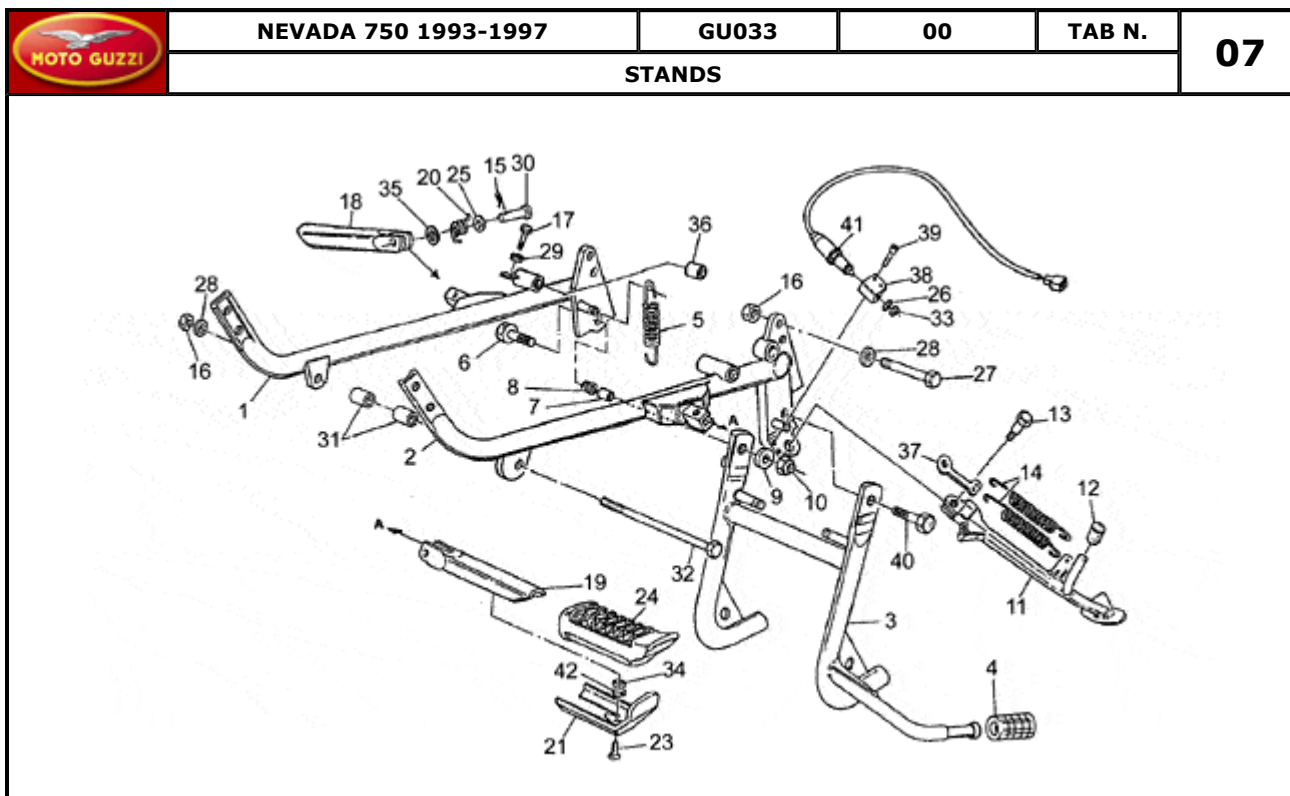

Pos.	Description	Year	I_M	Country	Version	Code	Q.ty	P.Cod.
1	RH cradle arm	-	-	-	28995C	-	GU31420381	1
2	LH cradle arm	-	-	-	28995C	-	GU31422181	1
3	Central stand	-	-	-	-	-	GU23430370	1
4	Rubber pedal	-	-	-	-	-	GU13432640	1
5	Lateral stand spring	-	-	-	-	-	GU12434001	2
6	Screw	-	-	-	-	-	GU98054530	1
7	Spacer	-	-	-	-	-	GU91181114	2
8	Spring	-	-	-	-	-	GU94322215	2
9	Washer	-	-	-	-	-	GU95000210	3
10	Nut M10x1,5	-	-	-	-	-	GU92630510	2
11	Sidestand, chrome	-	-	-	-	-	GU31432160	1
12	Rubber spacer	-	-	-	-	-	GU14423800	1
13	Pin	-	-	-	-	-	GU99105129	1
14	Spring	-	-	-	-	-	GU17434060	2
15	Split pin	-	-	-	-	-	GU95401215	2
16	Nut	-	-	-	-	-	GU92602210	3
17	Hex screw M6X22	-	-	-	-	-	GU98054322	1
18	RH front foot rest pipe	-	-	-	-	-	GU23440710	1
19	LH front foot rest pipe	-	-	-	-	-	GU23441810	1
20	Spring	-	-	-	-	-	GU23441110	2
21	Plate	-	-	-	-	-	GU23441210	2
23	Screw	-	-	-	-	-	GU98054314	2
24	Rubber pedal	-	-	-	-	-	GU23443210	2
25	Washer	-	-	-	-	-	GU95000208	2
26	Spring washer 8x15x0,3	-	-	-	-	-	GU61270300	1
27	Screw	-	-	-	-	-	GU98052565	2
28	Washer 10,2x18x2	-	-	-	-	-	GU95004210	3
29	Nut	-	-	-	-	-	GU92602206	1
30	Pin	-	-	-	-	-	GU23442210	2
31	Bush	-	-	-	-	-	GU19017000	2
32	Pin M10x250	-	-	-	-	-	GU53429500	1
33	Nut M8X1	-	-	-	-	-	GU92602508	1
34	Spacer	-	-	-	-	-	GU91180602	2