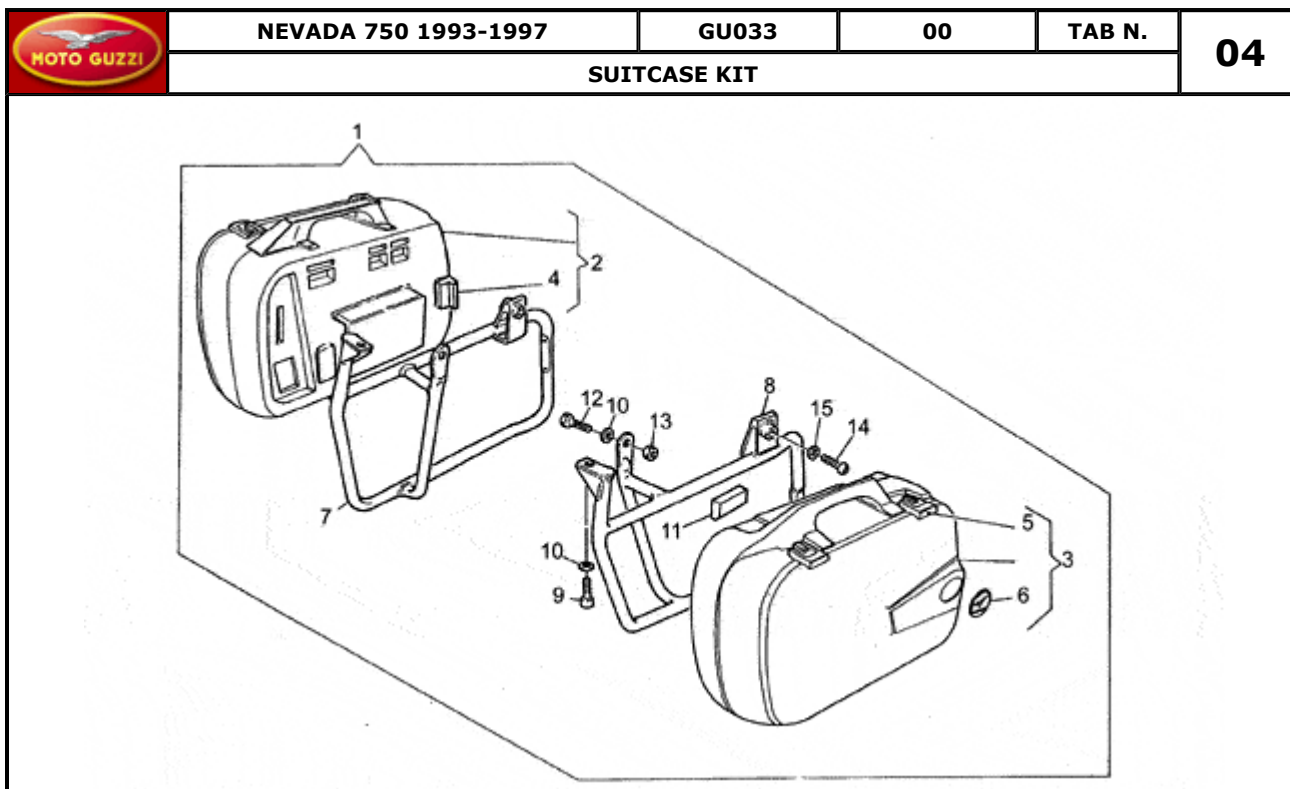

Pos.	Description	Year	I_M	Country	Version	Code	Q.ty	P.Cod.
1	Suitcase kit 30 L	-	-	-	-	GU31480065	1	
2	RH suitcase 30 L	-	-	-	-	GU31482565	1	
3	LH suitcase 30 L	-	-	-	-	GU31485765	1	
4	Top box lock	-	-	-	-	GU31484065	2	
5	Cover lock	-	-	-	-	GU31484066	4	
6	Name plate "Moto Guzzi"	-	-	-	-	GU31482065	2	
7	RH bag support	-	-	-	-	GU31485065	1	
8	LH bag support	-	-	-	-	GU31486565	1	
9	Screw	-	-	-	-	GU98622420	2	
10	Washer	-	-	-	-	GU95000208	4	
11	Rubber spacer	-	-	-	-	GU31488165	2	
12	Screw M8X22	-	-	-	-	GU98054422	2	
13	Nut M8X1,25	-	-	-	-	GU92602208	2	
14	Screw	-	-	-	-	GU98231045	2	
15	Washer	-	-	-	-	GU95000210	2