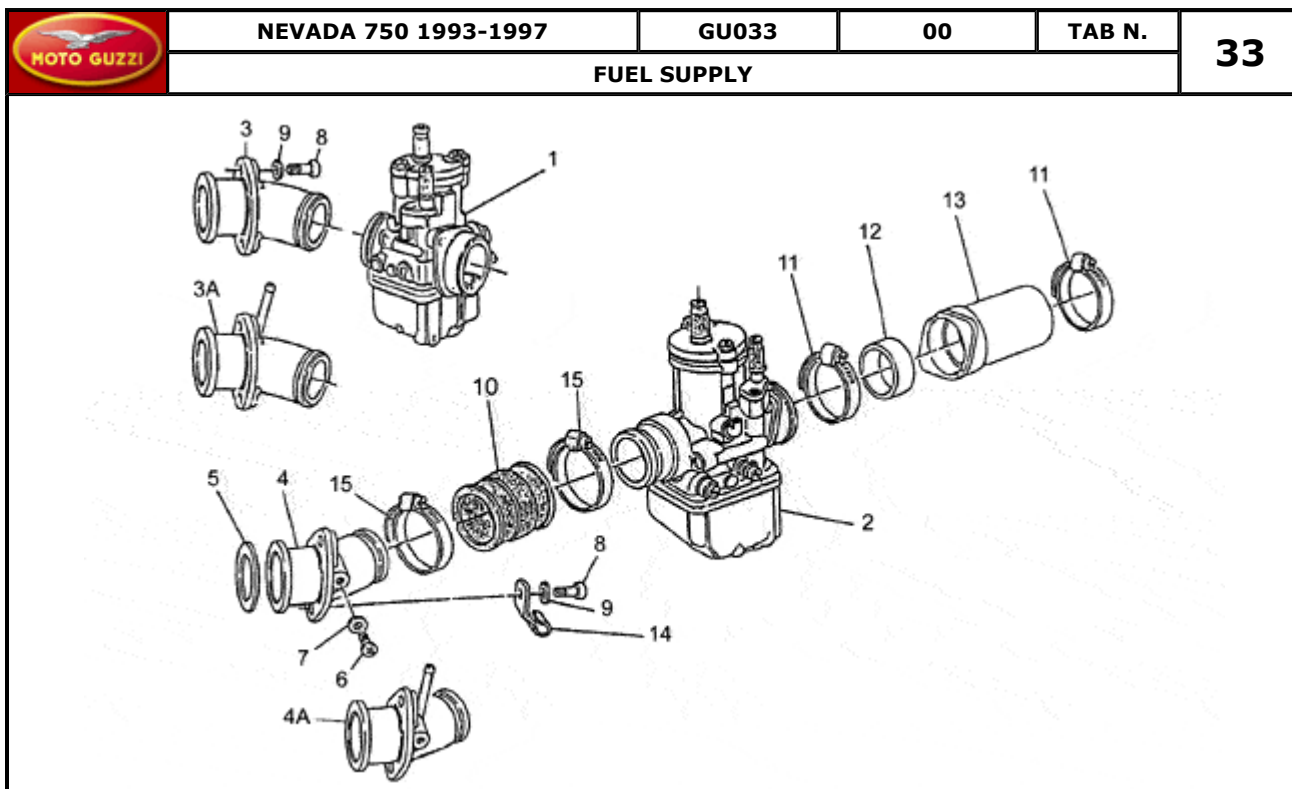

Pos.	Description	Year	I_M	Country	Version	Code	Q.ty	P.Cod.
1	Carburettor RH PHBH 30 BD	-	-	CH	-	GU31112662	1	
	Carburettor RH PHBH 30 BD	-	-	D	-	GU31112664	1	
	Carburettor RH PHBH 30 BD	-	-	-	-	GU31112660	1	
2	Carburettor LH PHBH 30 BS	-	-	-	-	GU31112661	1	
	Carburettor LH PHBH 30 BS	-	-	CH	-	GU31112663	1	
	Carburettor LH PHBH 30 BS	-	-	D	-	GU31112665	1	
3	RH intake manifold	-	-	-	30295C-DX	GU20115020	1	
	RH intake manifold	-	-	-	-	GU27115060	1	
4	LH intake manifold	-	-	-	-	GU27115061	1	
	LH intake manifold	-	-	-	30295C-DX	GU20115021	1	
5	Gasket	-	-	-	-	GU19115580	2	
6	Screw	-	-	-	-	GU98310610	2	
7	Washer 6,25x10x1,5	-	-	-	-	GU95100116	2	
8	Hex socket screw M6X25	-	-	-	-	GU98622325	4	
9	Special washer	-	-	-	-	GU61013800	4	
10	Hose	-	-	-	-	GU19114360	2	
	Sleeve with hole D.15,5 mm	-	-	D	-	GU31114060	2	
11	Hose clamp 32X52X8	-	-	-	-	GU93305032	4	
12	Gasket ring	-	-	-	-	GU19114680	2	
13	Air intake hose	-	-	-	-	GU19114460	2	
14	Hose clamp	-	-	-	-	GU19718000	2	
15	Hose clamp	-	-	-	-	GU93305031	4