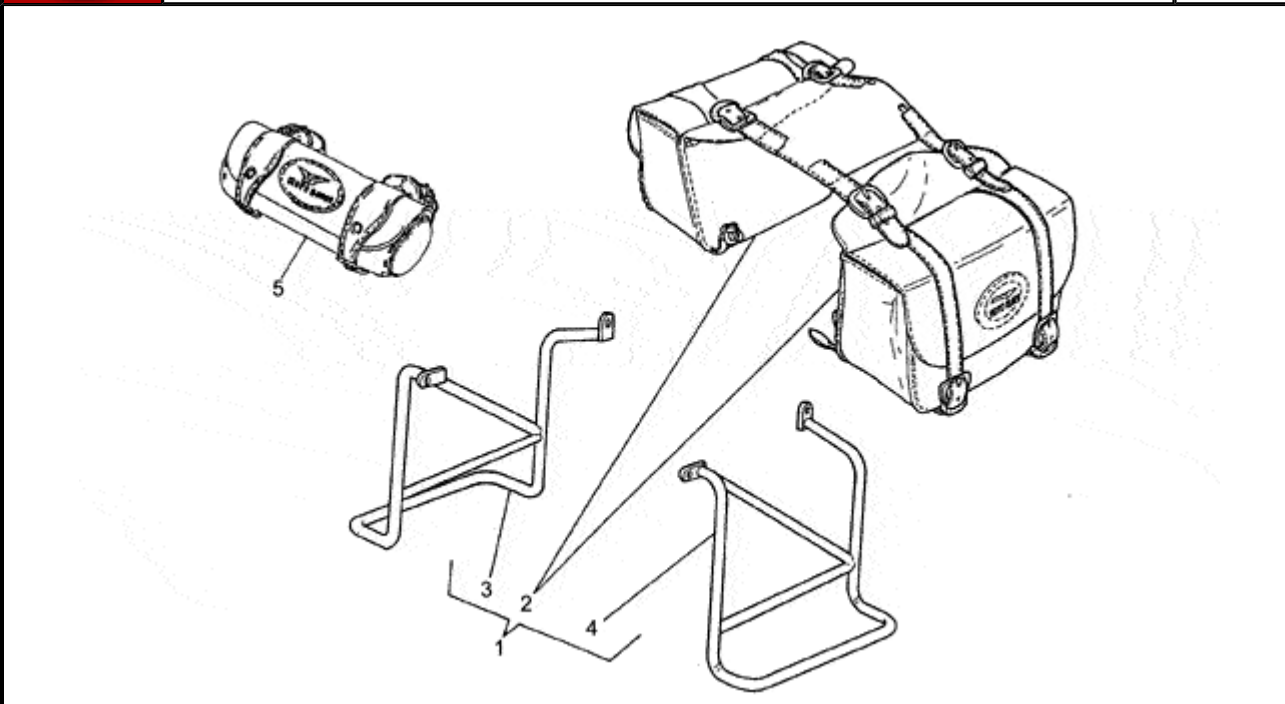

NEVADA 750 1993-1997	GU033	00	TAB N.	05
	LEATHER TOP BOX KIT				

Pos.	Description	Year	I_M	Country	Version	Code	Q.ty	P.Cod.
1	Saddlebags kit	-	-	-	-	GU31480062	1	
2	Saddlebags, pair	-	-	-	-	GU31480462	1	
3	RH bag support	-	-	-	-	GU31486665	1	
4	LH bag support	-	-	-	-	GU31486765	1	
5	Toolkit	-	-	-	-	GU29479555	1