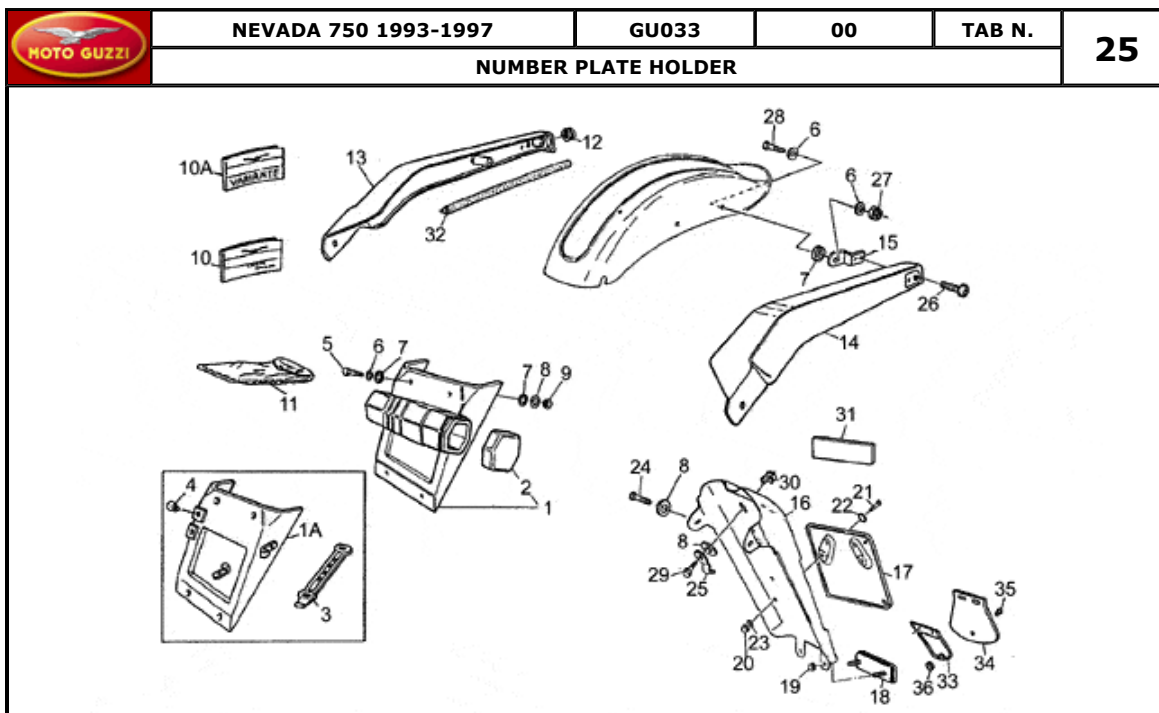

Pos.	Description	Year	I_M	Country	Version	Code	Q.ty	P.Cod.
1	Splash guard assy	-	-	-	1A-T1	-	GU31479561	1
	Splash guard	-	-	-	2A-T2	-	GU31438665	1
2	Cover	-	-	-	1A-T1	-	GU27914615	1
3	Fixing snap	-	-	-	2A-T2	-	GU29728960	1
4	Rubber spacer	-	-	-	2A-T2	-	GU93180060	2
5	Screw	-	-	-	-	-	GU98054325	2
6	Washer	-	-	-	-	-	GU95000206	10
7	Rubber spacer	-	-	-	-	-	GU93110060	10
8	Washer 6,4x12x1,2	-	-	-	-	-	GU95100141	9
9	Nut M6x1	-	-	-	-	-	GU92630106	4
10	Operator's handbook	-	-	D-F-UK	-	-	GU31900061	1
	Operator's handbook	-	-	-	-	-	GU31900065	1
	Operator's handbook	-	-	I	-	-	GU31900060	1
11	Toolkit	-	-	-	-	-	GU28929940	1
12	Rubber spacer	-	-	-	-	-	GU91551085	2
13	RH frame protection	-	-	-	-	-	GU31457865	1
14	LH frame protection	-	-	-	-	-	GU31459165	1
15	Clamp	-	-	-	-	-	GU31575565	2
16	Number-plate extension	-	-	-	-	-	GU31438065	1
17	Number plate holder	-	-	-	-	-	GU39474600	1
18	Reflector	-	-	-	-	-	GU31745865	1
19	Nut M4x0,7	-	-	-	-	-	GU92630104	2
20	Nut	-	-	-	-	-	GU92630105	4
21	Screw	-	-	-	-	-	GU98054212	4
22	O-ring	-	-	-	-	-	GU90706035	4
23	Washer	-	-	-	-	-	GU95000205	4
24	Screw	-	-	-	-	-	GU98054312	3
25	U-bolt	-	-	-	-	-	GU93301175	1
26	Screw	-	-	-	-	-	GU98231022	2
27	Nut M6x1	-	-	-	-	-	GU92630206	2
28	Screw	-	-	-	-	-	GU98054314	2
29	Screw	-	-	-	-	-	GU98054318	1
30	Captive nut	-	-	-	-	-	GU92660601	3
31	Adhesive gasket	-	-	-	-	-	GU29579460	1
32	Gasket	-	-	-	-	-	GU00823931070	1
33	Splash guard support	-	-	CH	-	-	GU30438102	1
34	Rear splash guard	-	-	CH	-	-	GU30438032	1
35	Pin	-	-	CH	-	-	GU23922210	1
36	Washer	-	-	CH	-	-	GU95100123	1