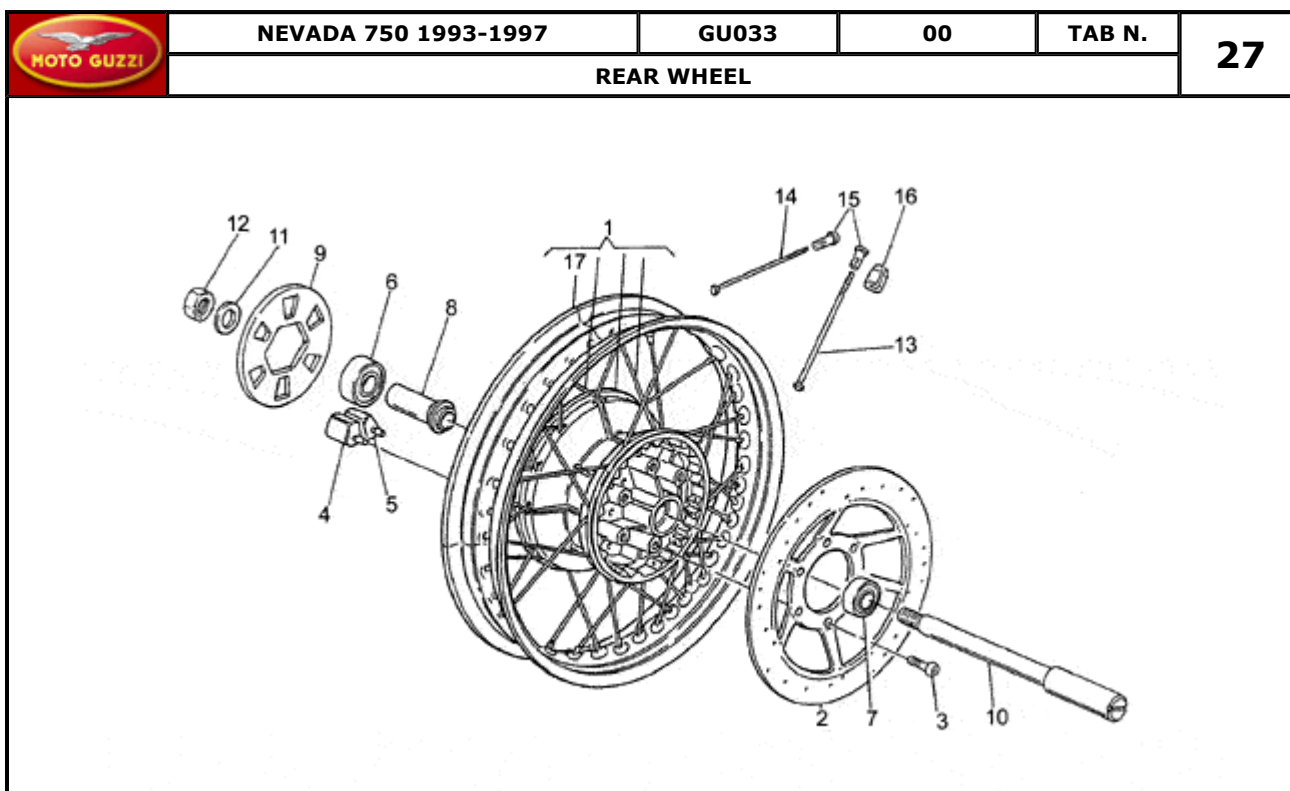

Pos.	Description	Year	I_M	Country	Version	Code	Q.ty	P.Cod.
1	Rear wheel(complete)	-	-	-	-	GU31630365	1	
2	Rear brake disc	-	-	-	E2	GU27613311	1	
	Brake disc	-	-	-	2A	GU31613380	1	
3	Hex socket screw M8X25	-	-	-	-	GU98622425	6	
4	RH rubber coupling	-	-	-	-	GU19632501	6	
5	LH rubber coupling	-	-	-	-	GU19632502	6	
6	Bearing	-	-	-	-	GU92204218	1	
7	Bearing	-	-	-	-	GU92204217	1	
8	Spacer	-	-	-	-	GU27633910	1	
9	Spacer	-	-	-	-	GU27356910	1	
10	Rear wheel spindle	-	-	-	-	GU31633330	1	
11	Washer	-	-	-	-	GU14634400	1	
12	Nut M6X1,5	-	-	-	-	GU92602316	1	
13	Long spoke	-	-	-	-	GU23631470	18	
14	Short spoke	-	-	-	-	GU23631170	18	
15	Nipples	-	-	-	-	GU27631250	36	
16	Counterweight 15 gr.	-	-	-	-	GU12616101	1	
	Counterweight 20 gr.	-	-	-	-	GU12616102	1	
	Counterweight 30 gr.	-	-	-	-	GU12616103	1	
17	Rear wheel 250x16"	-	-	-	-	GU23630770	1