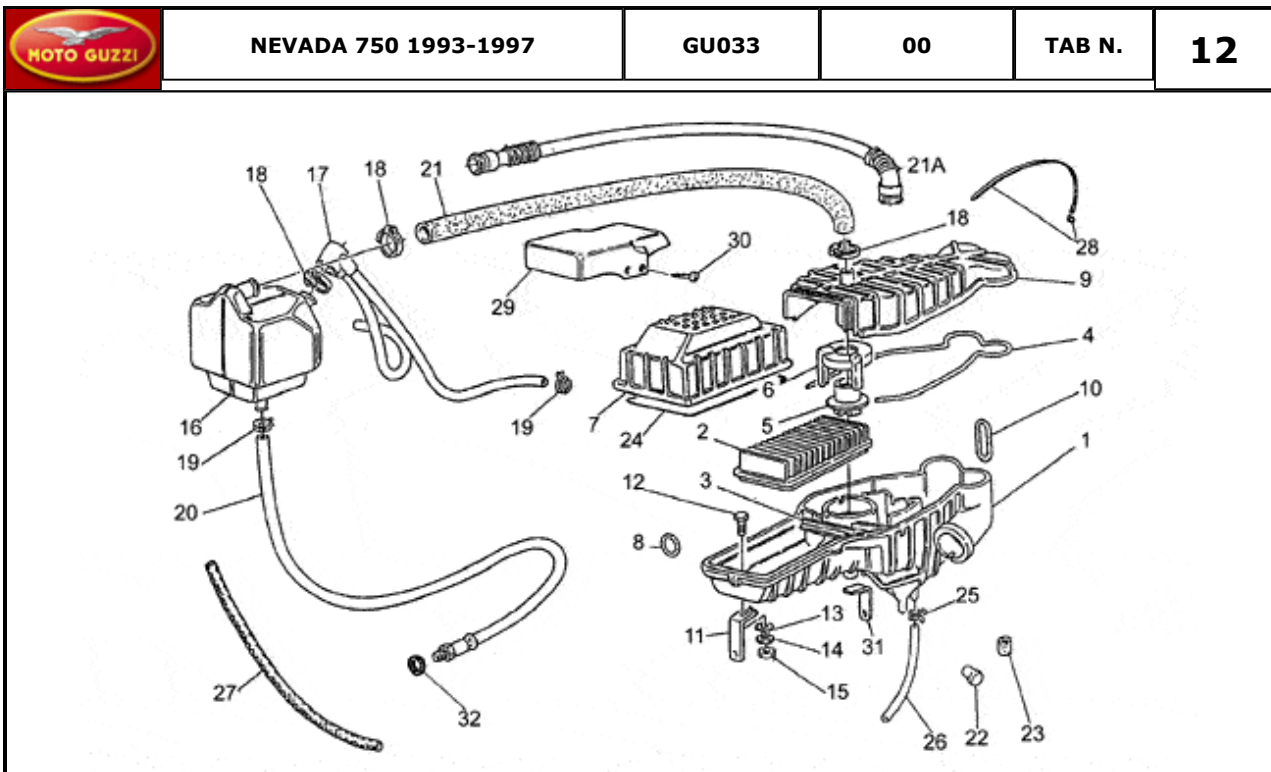

Pos.	Description	Year	I_M_	Country	Version	Code	Q.ty	P.Cod.
1	Lower side filter case	-	-	-	-	GU19114060	1	
2	Air filter	-	-	-	-	GU28113650	1	
3	Bracket	-	-	-	-	GU19112960	1	
4	Gasket	-	-	-	-	GU19113960	1	
5	Protection	-	-	-	-	GU19111060	1	
6	Cover	-	-	-	-	GU19111160	1	
7	Filter cover	-	-	-	-	GU19113760	1	
8	Short spring	-	-	-	-	GU31110715	3	
9	Upper side filter case	-	-	-	-	GU19113460	1	
10	Lenght spring	-	-	-	-	GU31110815	3	
11	Air filter support	-	-	-	-	GU31114165	1	
12	Screw	-	-	-	-	GU98054214	1	
13	Notched washer	-	-	-	-	GU95021105	1	
14	Washer	-	-	-	-	GU95000205	1	
15	Nut	-	-	-	-	GU92630105	1	
16	Housing	-	-	-	-	GU27153460	1	
17	Breather	-	-	-	-	GU23159670	1	
18	Hose clamp	-	-	-	-	GU93305018	3	
19	Hose clamp	-	-	-	-	GU19609600	3	
20	Breather	-	-	-	-	GU27159360	1	
21	Pipe	-	-	-	2A	GU27157420	1	
	Pipe	-	-	-	1A	GU30157430	1	
22	Lockup rubber	-	-	-	-	GU19433000	1	
23	Rubber spacer	-	-	-	-	GU14423800	1	
24	Gasket	-	-	-	-	GU27113985	1	
25	Hose clamp D9	-	-	-	-	GU61108500	1	
26	Breather pipe	-	-	-	-	GU00823942090	1	
27	Thermal sheath	-	-	-	-	GU00823923140	1	
28	Hose clamp	-	-	-	-	GU27609685	1	
29	Guard	-	-	-	-	GU31111265	1	
30	Self-tap screw	-	-	-	-	GU99200413	3	
31	Square	-	-	-	-	GU31112965	1	
32	Gasket	-	-	-	-	GU90714082	1