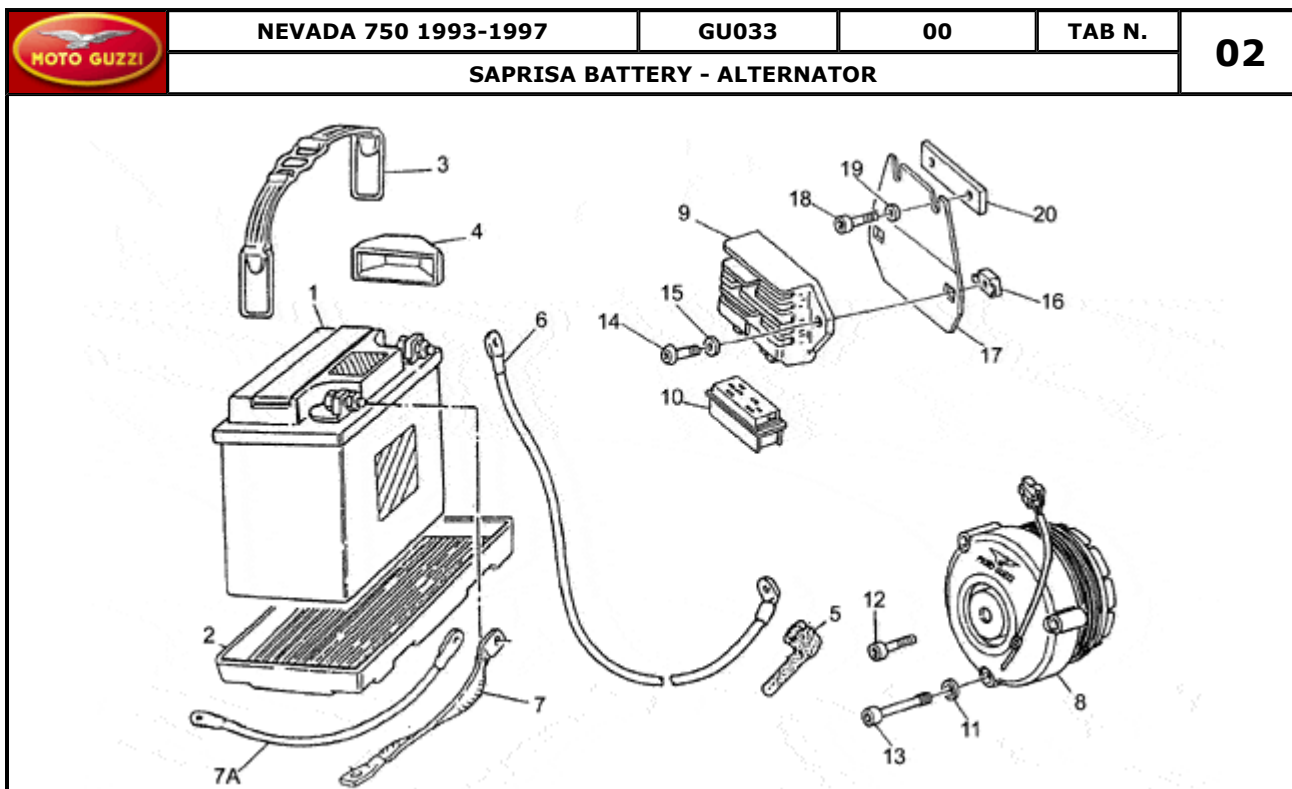

Pos.	Description	Year	I_M	Country	Version	Code	Q.ty	P.Cod.
1	Battery 12V-24Ah	-	-	-	F	GU28704552	1	
2	Battery holder	-	-	-	-	GU28707050	1	
3	Clamp	-	-	-	-	GU19704800	1	
4	Accumulator fixing wedge	-	-	-	-	GU31705360	1	
5	Cap	-	-	-	-	GU19707100	2	
6	Wire	-	-	-	-	GU19748000	1	
7	Ground-battery lead	-	-	-	-	GU19748400	1	
	Ground-battery lead	-	-	-	-	GU28747960	1	
8	Generator SAPRISA	-	-	-	-	GU28712400	1	
9	Voltage regulator SAPRISA	-	-	-	-	GU28703800	1	
10	Connector SAPRISA	-	-	-	-	GU28712500	1	
11	Notched washer	-	-	-	-	GU95021105	3	
12	Screw	-	-	-	-	GU98620250	1	
13	Screw	-	-	-	-	GU28712459	3	
14	Hex socket screw M6X16	-	-	-	-	GU98622316	2	
15	Special washer	-	-	-	-	GU61013800	2	
16	Captive nut	-	-	-	-	GU92660601	2	
17	Support plate	-	-	-	-	GU29704060	1	
18	Screw	-	-	-	-	GU98622416	2	
19	Washer	-	-	-	-	GU95000208	2	
20	Plate	-	-	-	-	GU17451750	1	