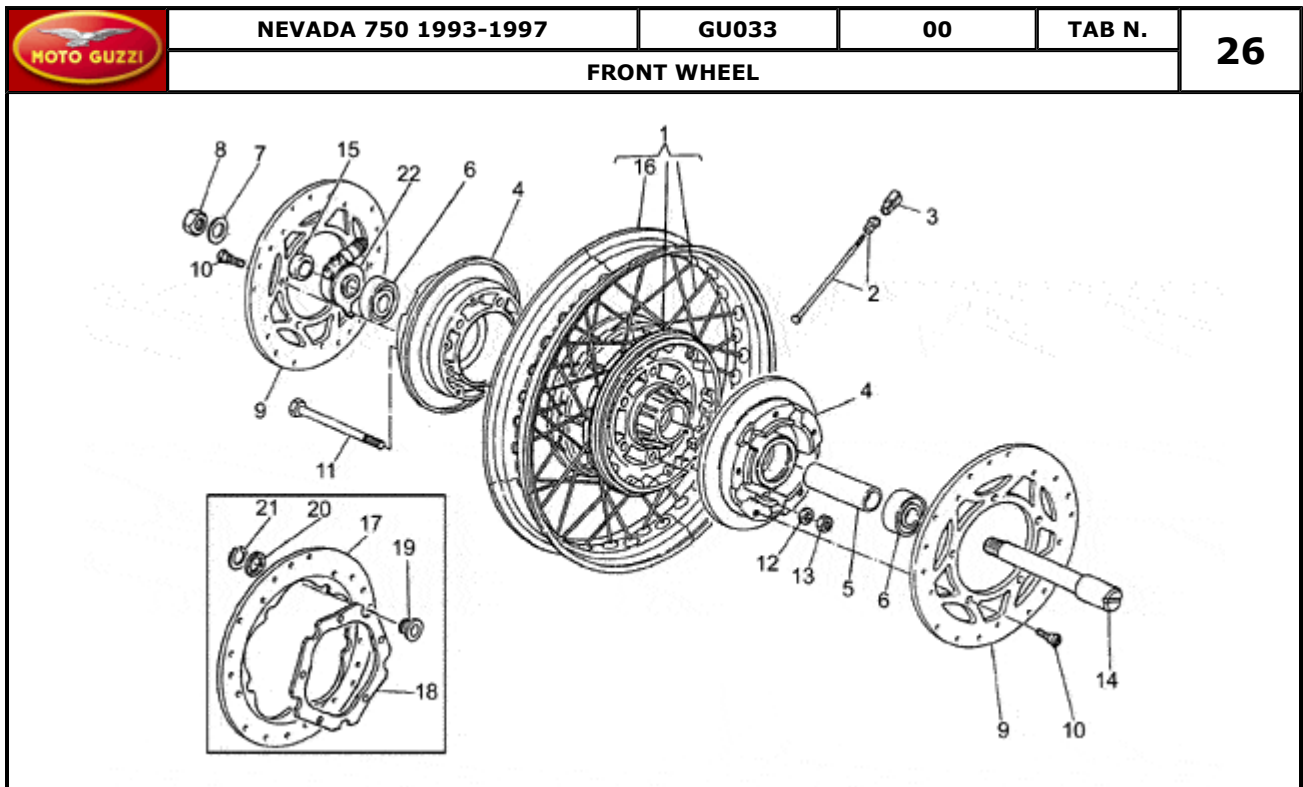

Pos.	Description	Year	I_M_	Country	Version	Code	Q.ty	P.Cod.
1	Front wheel 2,15x18"	-	-	-	-	GU31610365	1	
2	Spoke	-	-	-	-	GU39611601	36	
3	Counterweight 15 gr.	-	-	-	-	GU12616101	1	
	Counterweight 20 gr.	-	-	-	-	GU12616102	1	
	Counterweight 30 gr.	-	-	-	-	GU12616103	1	
4	Flange	-	-	-	-	GU31620365	2	
5	Spacer	-	-	-	-	GU31615260	1	
6	Bearing	-	-	-	-	GU92204221	2	
7	Washer 17X27X2	-	-	-	-	GU95004217	1	
8	Nut M16X1,5	-	-	-	-	GU92602516	1	
9	Front brake disc	-	-	-	1A-FX	GU31613365	2	
10	Screw	-	-	-	-	GU30611460	10	
11	Screw	-	-	-	-	GU98052470	5	
12	Washer 8,4X13X0,8	-	-	-	-	GU14615901	5	
13	Nut	-	-	-	-	GU92630508	5	
14	Front wheel spindle	-	-	-	-	GU31614160	1	
15	Spacer	-	-	-	1A	GU31616360	2	
	Spacer	-	-	-	2A	GU31616361	2	
16	Front wheel 2,15x18"	-	-	-	-	GU23610870	1	
17	Brake disc	-	-	-	2A-30095C-FT	GU30635860	2	
18	Flange	-	-	-	2A-30095C-FT	GU30613760	2	
19	Bush	-	-	-	2A-30095C-FT	GU28613560	10	
20	Belleville spring	-	-	-	2A-30095C-FT	GU28618860	10	
21	Circlip	-	-	-	2A-30095C-FT	GU90271022	10	
22	Speedometer gear	-	-	-	03600N-3A	GU31762562	1	
	Speedometer gear 16 mm	-	-	-	E1	GU31762560	1	
	Odometer gear	-	-	-	2A	GU31762561	1