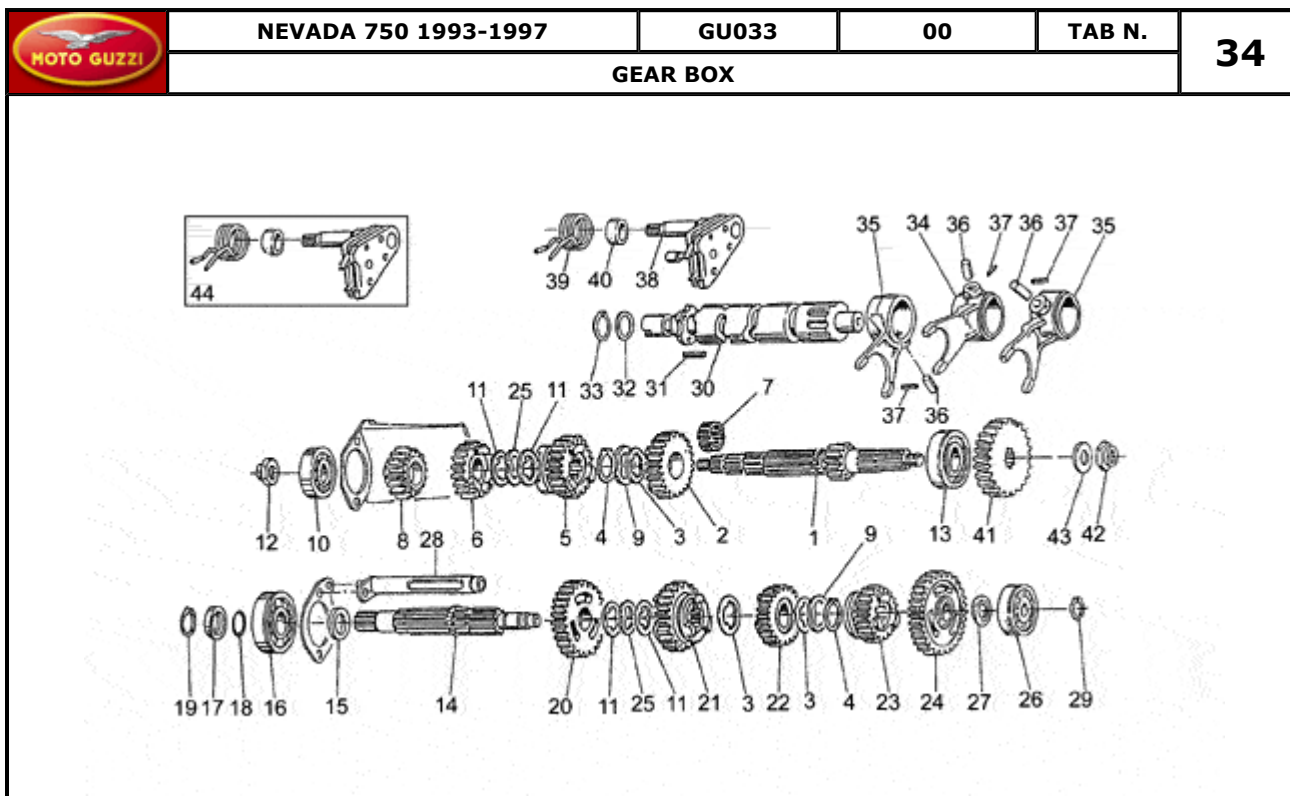

Pos.	Description	Year	I_M_	Country	Version	Code	Q.ty	P.Cod.
1	Primary gear shaft Z=11	-	-	-	-	GU23210570	1	
2	Gear 5a AP Z=20	-	-	-	-	GU23212070	1	
3	Thrust washer	-	-	-	-	GU19215460	3	
4	Circlip	-	-	-	-	GU90271127	2	
5	Gear 4a AP Z=18	-	-	-	-	GU19211861	1	
6	Gear 3a AP Z=18	-	-	-	-	GU19211460	1	
7	Roller cage	-	-	-	-	GU92251023	1	
8	Gear 2a AP Z=14	-	-	-	C1	GU19211361	1	
	Gear 2a AP Z=14	-	-	-	01398N-C2	GU23211372	1	
9	Washer	-	-	-	-	GU19218062	2	
10	Bearing AP 17x40x17,5	-	-	-	-	GU92218417	1	
11	Clearance washer	-	-	-	-	GU19214660	4	
12	Nut	-	-	-	-	GU10054100	1	
13	Bearing AP 20x37x17	-	-	-	-	GU92230320	1	
14	Driven shaft	-	-	-	-	GU19213661	1	
15	Spacer	-	-	-	-	GU19212900	1	
16	Bearing 20X47X14	-	-	-	-	GU92201220	1	
17	Spacer	-	-	-	-	GU19213720	1	
18	Gasket ring 18,77X1,78	-	-	-	-	GU90706188	1	
19	Circlip	-	-	-	-	GU90271121	1	
20	Gear 2a AS Z=23	-	-	-	C1	GU23214571	1	
	Gear 2a AS Z=23	-	-	-	01398N-C2	GU23214572	1	
21	Gear 3a AS Z=23	-	-	-	-	GU19214860	1	
22	Gear 4a AS Z=19	-	-	-	-	GU19215161	1	
23	Gear 5a AS Z=18	-	-	-	-	GU23215270	1	
24	Gear 1a AS Z=26	-	-	-	-	GU23214071	1	
25	Washer	-	-	-	-	GU19218061	2	
26	Bearing	-	-	-	-	GU92234716	1	
27	Spacer 1,5 mm	-	-	-	-	GU10214300	1	
	Spacer 1,7 mm	-	-	-	-	GU10214301	1	
	Spacer 1,8 mm	-	-	-	-	GU10214302	1	
	Spacer 1,9 mm	-	-	-	-	GU10214303	1