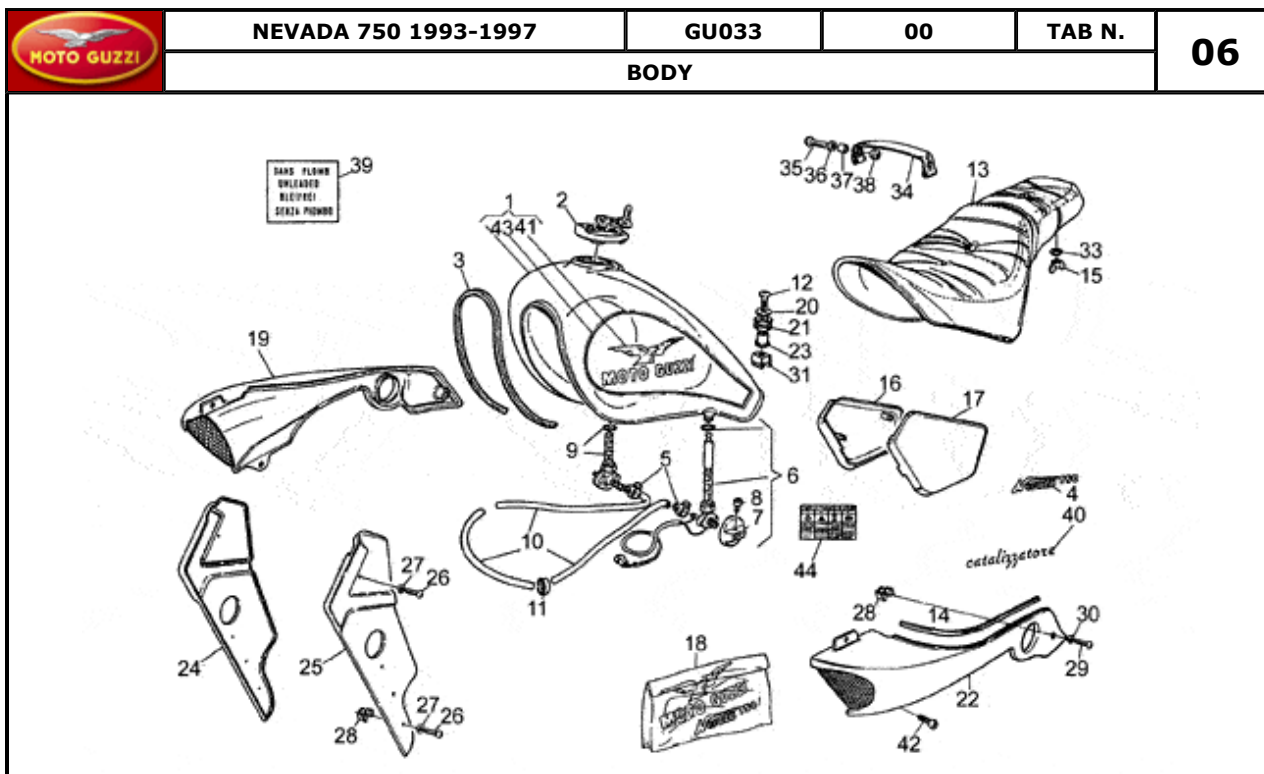

Pos.	Description	Year	I_M_	Country	Version	Code	Q.ty	P.Cod.
1	Fuel tank	S	-	-	30195C c.r-l.b	GU31100289	1	
	Fuel tank	S	-	-	- l.b	GU31100266	1	
	Fuel tank	S	-	-	- b.-g.	GU31100267	1	
	Fuel tank	T	-	-	- m.g	GU31100270	1	
	Fuel tank	T	-	-	- b.	GU31100271	1	
	Fuel tank	T	-	-	- a.r	GU31100272	1	
	Fuel tank	S	-	-	- c.r	GU31100285	1	
	Fuel tank	S	-	-	- l.b-y.	GU31100286	1	
	Fuel tank	-	-	-	- gr	GU311002651	1	
2	Fuel filler cap	-	-	-	-	GU30103960	1	
3	Gasket	-	-	-	-	GU00823931070	1	
4	Decal "Nevada 750"	S	-	-	- D2	GU31922065	2	
	Decal "Nevada 750"	S	-	-	- D1	GU31922066	2	
	Decal "Nevada 750"	T	-	-	- D1	GU31922067	2	
5	Hose clamp	-	-	-	-	GU93305017	2	
6	LH fuel cock	-	-	-	-	GU31105460	1	
7	Knob	-	-	-	-	GU29105750	2	
8	Screw	-	-	-	-	GU98200306	2	
9	RH fuel cock	-	-	-	-	GU31105360	1	
10	Rubber pipe 12,5X7,8 5/16"	-	-	-	-	GU00823956080	1	
11	Hose clamp	-	-	-	-	GU28157950	4	
12	Top screw	-	-	-	-	GU98230822	1	
13	Saddle	-	-	-	CC	GU31460560	1	
	Saddle	-	-	-	SC	GU31460561	1	
14	Gasket	-	-	-	-	GU00823931070	1	
15	Nut	-	-	-	-	GU92670206	2	
16	RH side cover blank	-	-	-	-	GU234762101	1	
	RH side panel, no decal	S	-	-	- c.r	GU31476285	1	
	RH body panel with decal	T	-	-	- a.r	GU31476272	1	
	RH body panel with decal	T	-	-	- b.	GU31476271	1	
	RH body panel with decal	T	-	-	- m.g	GU31476270	1	
	RH side panel	S	-	-	30195C l.b	GU31476266	1	
	RH side panel, no decal	S	-	-	- b.	GU31476267	1	
17	RH body panel with decal	T	-	-	- b.	GU31476371	1