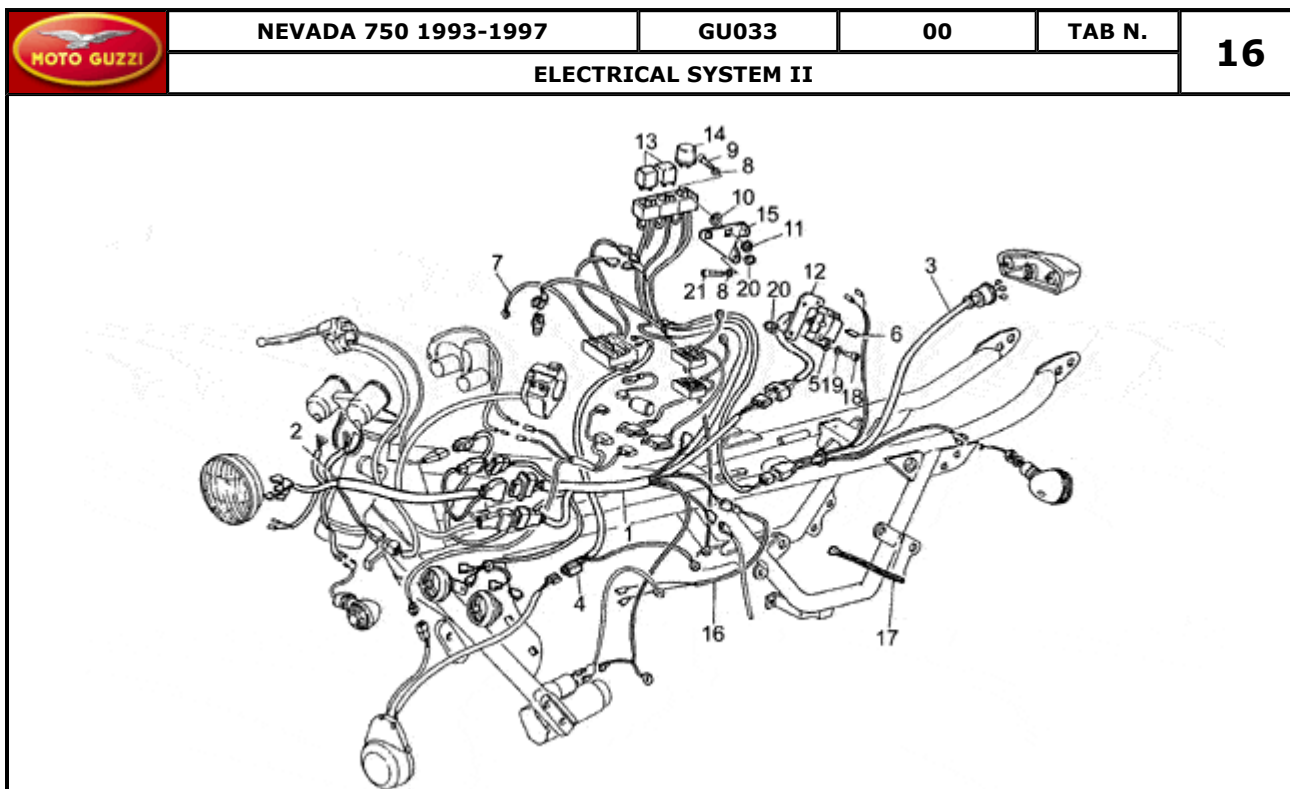

Pos.	Description	Year	I_M	Country	Version	Code	Q.ty	P.Cod.
1	Electrical system	-	-	-	T1	-	GU31747166	1
2	Dashboard cable	-	-	-	T1	-	GU31747266	1
3	Taillight wiring harn.	-	-	-	T1	-	GU31747365	1
4	Alternator-regulator wiring	-	-	-	T1	-	GU29725850	1
5	Fuse holder box	-	-	-	T1	-	GU30743000	1
6	Fuse 15A	-	-	-	T1	-	GU28742560	6
7	Alternator-regulator wiring	-	-	-	T1	-	GU29748550	1
8	Washer	-	-	-	T1	-	GU95004205	4
9	Screw	-	-	-	T1	-	GU98622214	2
10	Washer	-	-	-	T1	-	GU95100128	2
11	Captive nut	-	-	-	T1	-	GU92660501	4
12	Plate	-	-	-	T1	-	GU31746365	1
13	Starting relay	-	-	-	T1	-	GU30732510	2
14	Flasher unit	-	-	-	T1	-	GU17750520	1
15	Relais support	-	-	-	T1	-	GU31704061	1
16	Neutral sensor cable	-	-	-	T1	-	GU31724540	1
17	Hose clamp 3,6x20,6	-	-	-	T1	-	GU14609650	1
18	Screw	-	-	-	T1	-	GU98622214	2
19	Washer 5,25x14x1,5	-	-	-	T1	-	GU95100059	2
20	Nut	-	-	-	T1	-	GU92630105	4
21	Screw	-	-	-	T1	-	GU98622218	2