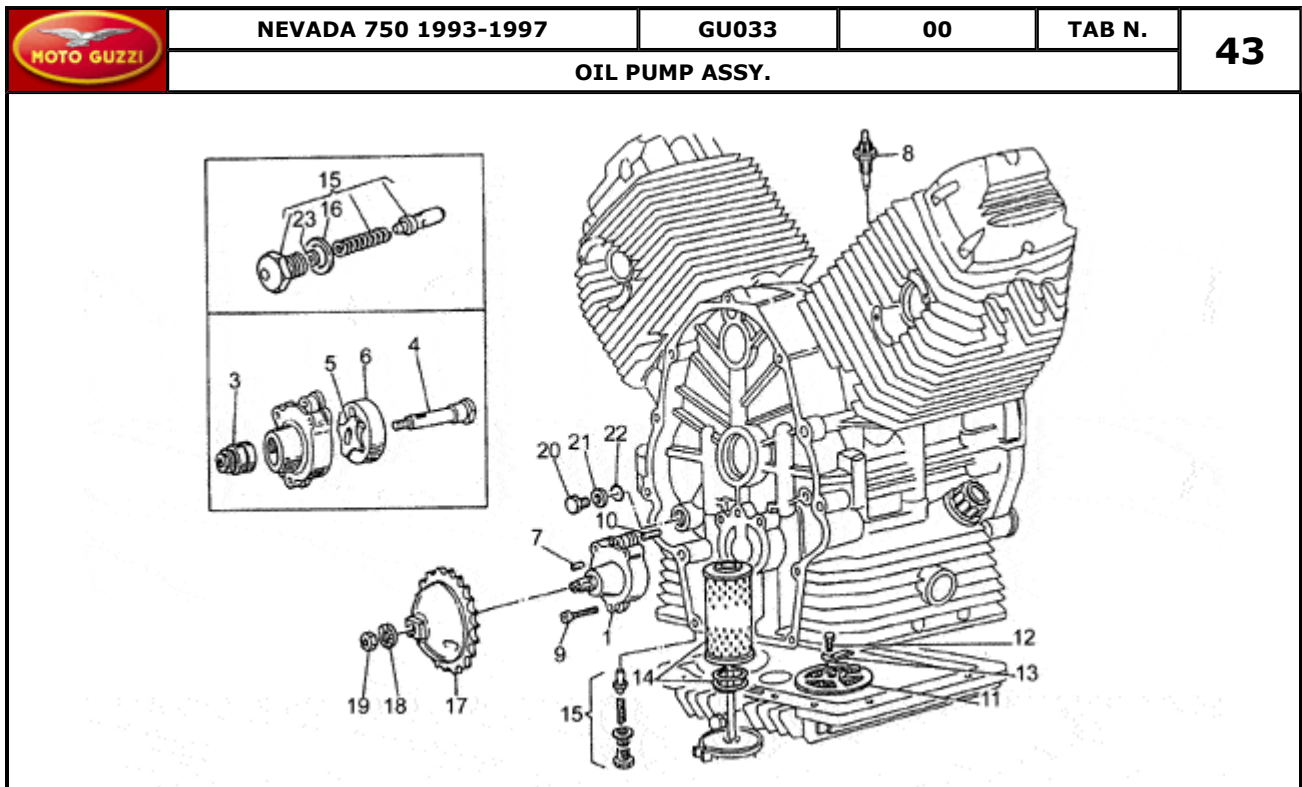

Pos.	Description	Year	I_M	Country	Version	Code	Q.ty	P.Cod.
1	Oil pump	-	-	-	2A-M2-R2	GU19146422	1	
	Oil pump	-	-	-	1A-M1-R1	GU19146420	1	
3	Roller bearing 10x22x20	-	-	-	-	GU92252210	1	
4	Oil pump shaft assy.	-	-	-	1A-M1-R1	GU19147820	1	
	Oil pump shaft assy.	-	-	-	2A-M2-R2	GU20147810	1	
5	Inner rotor	-	-	-	1A-M1-R1	GU19148420	1	
	Inner rotor	-	-	-	2A-M2-R2	GU20148410	1	
6	Outer rotor	-	-	-	1A-M1-R1	GU19148620	1	
	Outer rotor	-	-	-	2A-M2-R2	GU20148610	1	
7	Roller	-	-	-	2A-M2-R2	GU92296723	1	
	Guide roller	-	-	-	1A-M1-R1	GU92296726	1	
8	Pressure sensor	-	-	-	02201N	GU31999581	1	
9	Screw M6X35	-	-	-	-	GU98620335	3	
10	Pin	-	-	-	-	GU19018920	2	
11	Oil filter	-	-	-	-	GU19152200	1	
12	Screw	-	-	-	-	GU98054314	1	
13	Plate	-	-	-	-	GU95187006	1	
14	Oil filter	-	-	-	-	GU27153085	1	
15	Oil pressure valve	-	-	-	-	GU31158250	1	
16	Washer 18,25x24x1	-	-	-	-	GU18144350	0	
17	Oil pump gear	-	-	-	1A-M1-R1	GU19147721	1	
	Pump gear	-	-	-	2A-M2-R2	GU20147710	1	
18	Washer 10,5x16x1	-	-	-	-	GU19149800	1	
19	Nut M10x1,25	-	-	-	-	GU92602510	1	
20	Plug	-	-	-	-	GU31016050	1	
21	Gasket 14,25	-	-	-	-	GU18161150	1	
22	O-ring	-	-	-	-	GU90706111	1	
23	Washer 6,15x11x0,8	-	-	-	-	GU95004206	1