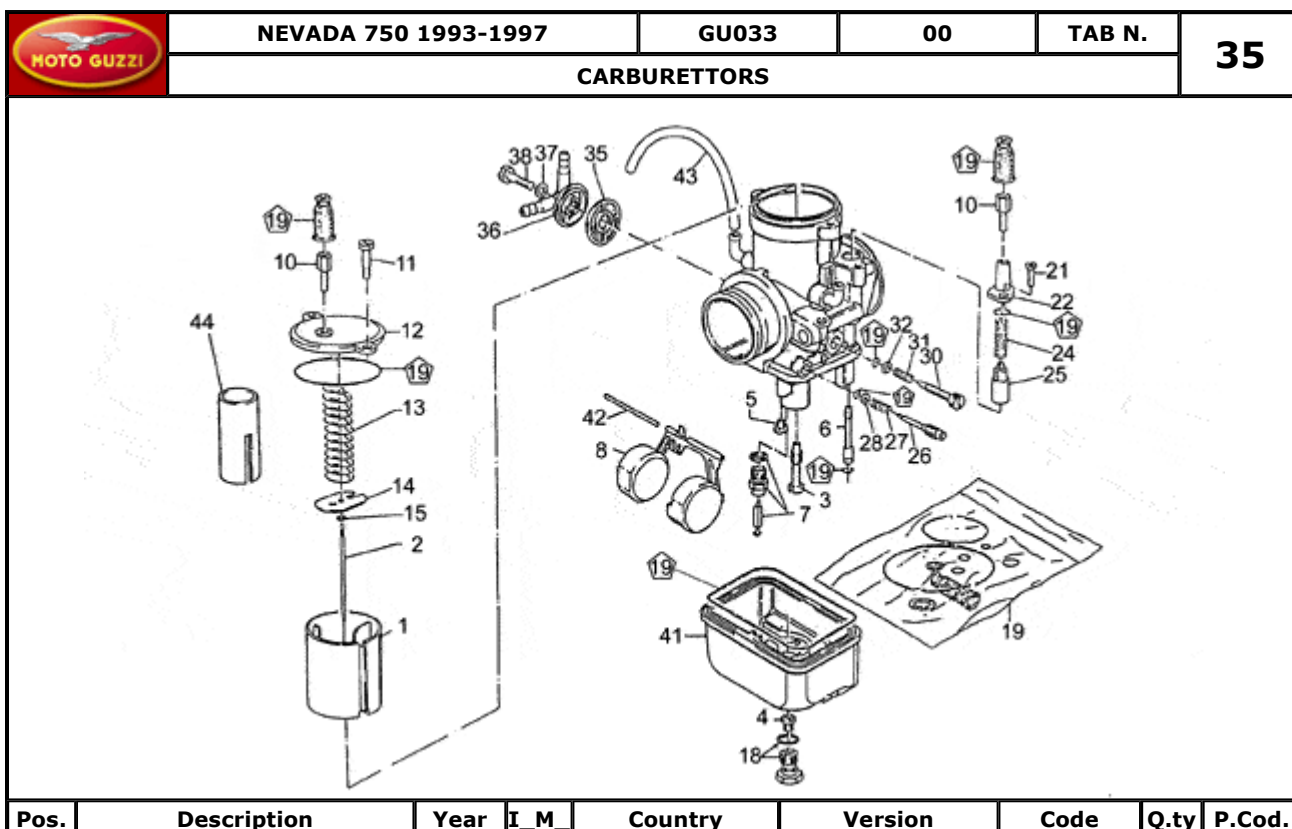

Pos.	Description	Year	I_M	Country	Version	Code	Q.ty	P.Cod.
1	Gas valve 40	-	-	-	-	GU19934860	2	
2	Conical pin 8	-	-	-	-	GU19934960	2	
	Conical pin X80 2a	-	-	CH	2A	GU31934962	2	
3	Needle valve 266t	-	-	-	-	GU31935515	2	
	Needle valve 262T	-	-	-	-	GU31935561	2	
	Needle valve 264T1	-	-	CH	-	GU31935562	2	
4	Main jet 102	-	-	-	-	GU19935700	2	
	Main jet 98	-	-	CH	-	GU39935701	2	
5	Idle jet 38	-	-	-	-	GU27935960	2	
	Idle jet 40	-	-	CH-D	-	GU19935900	2	
6	Starter jet 60	-	-	-	-	GU19936000	2	
7	Needle valve	-	-	-	-	GU19934600	2	
8	Float gr.9,5	-	-	-	-	GU27934315	2	
10	Wire tensioner screw	-	-	-	-	GU12937200	4	
11	Screw	-	-	-	-	GU14934650	2	
12	Cover	-	-	-	-	GU19935080	2	
13	Gas valve return spring	-	-	-	-	GU19937180	2	
14	Plate	-	-	-	-	GU19938580	2	
15	Conical pin clip	-	-	-	-	GU65933600	2	
18	Float chamber fix.plug	-	-	-	-	GU27933720	2	
19	Gaskets set	-	-	-	-	GU19939980	1	
21	Screw	-	-	-	-	GU13937900	2	
22	Starter device cover	-	-	-	-	GU17937450	2	
24	Valve spring	-	-	-	-	GU39937600	2	
25	Starter valve	-	-	-	-	GU13937800	2	
26	Adj.min.eng.speed screw	-	-	-	-	GU13936200	2	
27	Spring	-	-	-	-	GU13936300	2	
28	Flat washer	-	-	-	-	GU65933700	2	
30	Gas valve adjuster screw	-	-	-	-	GU13936600	2	
31	Spring	-	-	-	-	GU13936700	2	
32	Flat washer	-	-	-	-	GU14931650	2	
35	Fuel filter	-	-	-	-	GU43934000	2	
36	Fuel pipe union cap	-	-	-	-	GU31934680	2