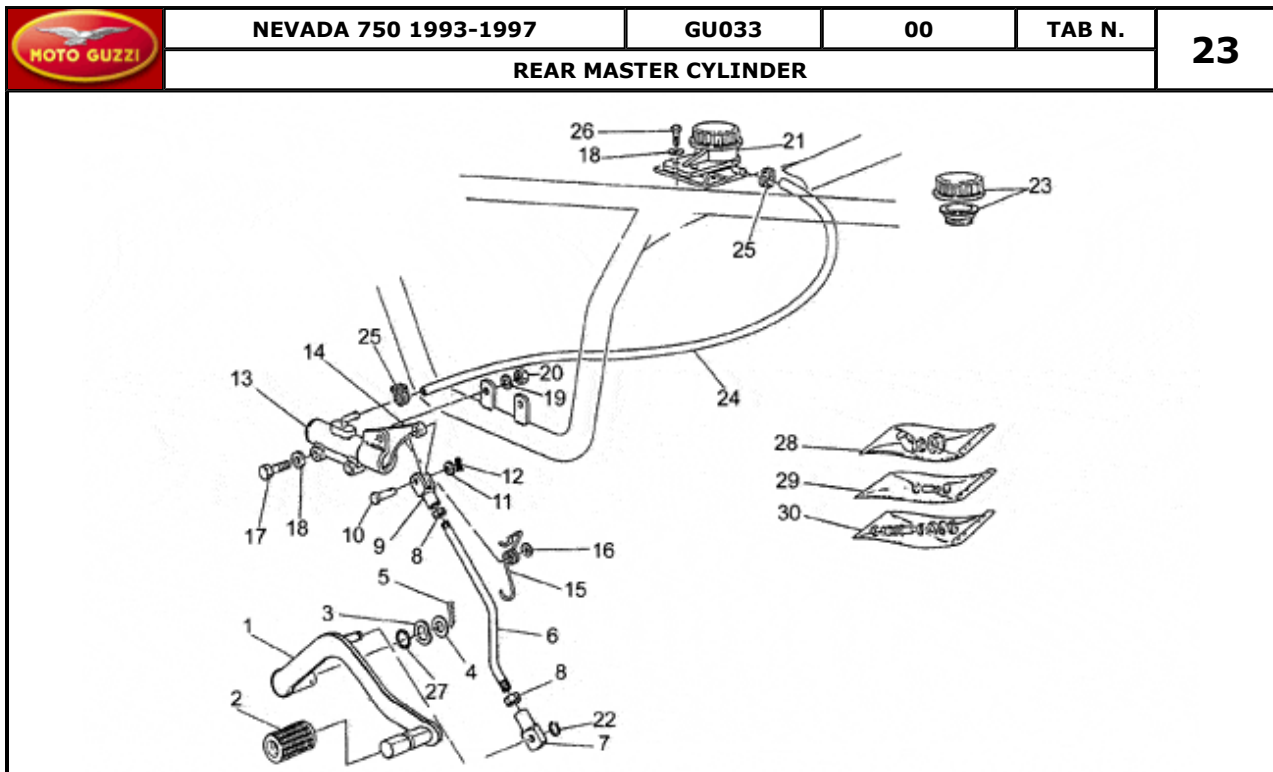

Pos.	Description	Year	I_M_	Country	Version	Code	Q.ty	P.Cod.
1	Rear brake lever	-	-	-	-	GU31677060	1	
2	Rubber spacer	-	-	-	-	GU14251001	1	
3	Spring washer	-	-	-	-	GU95129260	1	
4	Flat washer	-	-	-	-	GU95004215	1	
5	Split pin	-	-	-	-	GU95500227	1	
6	Tie rod	-	-	-	-	GU31675280	1	
7	Block	-	-	-	-	GU18257551	1	
8	Nut	-	-	-	-	GU92690073	2	
9	Fork	-	-	-	-	GU31626860	1	
10	Pin	-	-	-	-	GU95770265	1	
11	Washer	-	-	-	-	GU95129110	1	
12	Split pin	-	-	-	-	GU95500222	1	
13	Rear master cylinder 12,7mm	-	-	-	1A	GU19660200	1	
	Rear master cylinder	-	-	-	2A	GU31666990	1	
14	Rear brake lever	-	-	-	1A	GU19667500	1	
15	Rear brake lever spring	-	-	-	1A	GU19667600	1	
16	Washer 6,15x11x0,8	-	-	-	1A	GU95004206	1	
17	Screw	-	-	-	-	GU98052325	2	
18	Washer	-	-	-	-	GU95000206	4	
19	Special washer	-	-	-	-	GU61013800	2	
20	Nut M6x1	-	-	-	-	GU92630106	2	
21	Brake oil tank	-	-	-	-	GU65663500	1	
22	Circlip	-	-	-	-	GU90271008	1	
23	Tank cap	-	-	-	-	GU17661052	1	
24	Rear brake hose	-	-	-	-	GU00823950050	1	
25	Hose clamp	-	-	-	-	GU19157800	2	
26	Hex screw M6X16	-	-	-	-	GU98054316	2	
27	O-ring	-	-	-	-	GU90706141	1	
28	Pump connection overhaul unit	-	-	-	-	GU19659500	1	
29	Lever overhaul kit	-	-	-	1A	GU19659600	1	
30	Rear pump rev. kit	-	-	-	1A	GU17659352	1