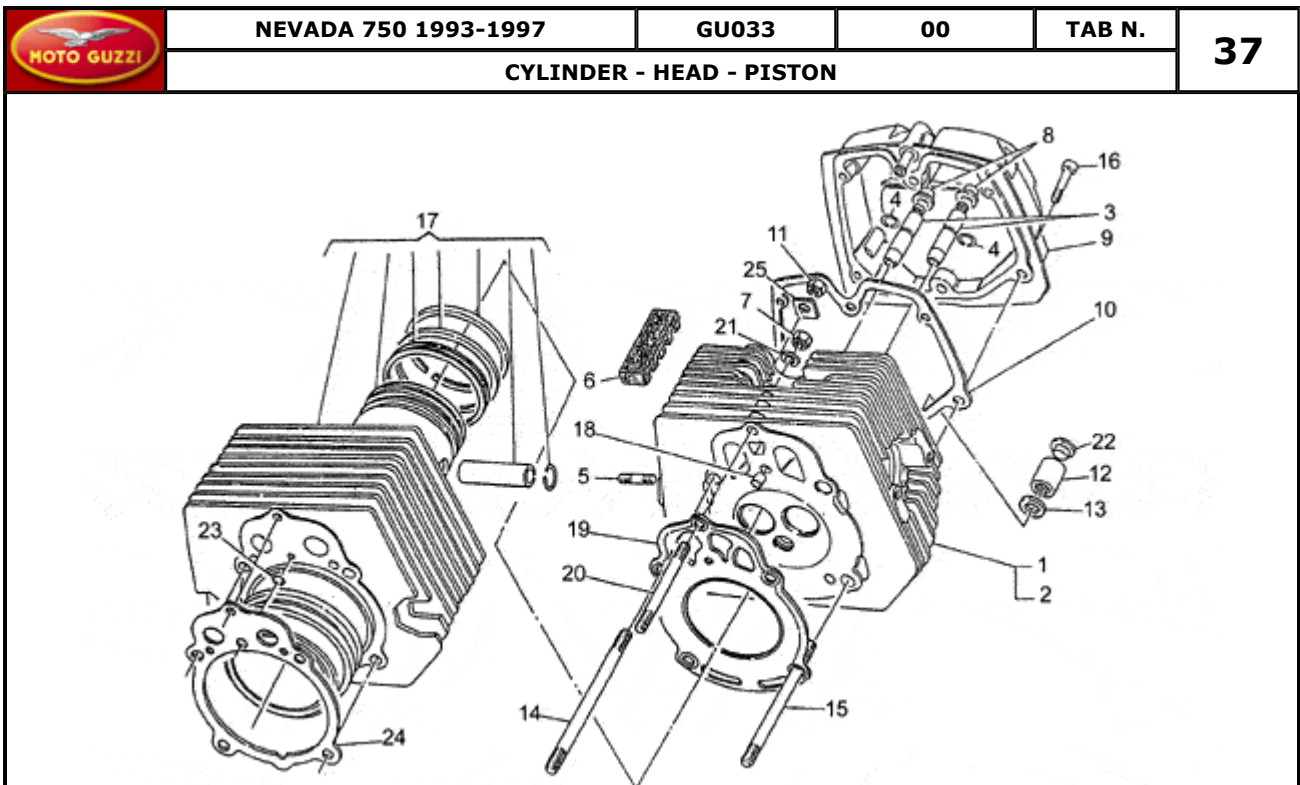

Pos.	Description	Year	I_M	Country	Version	Code	Q.ty	P.Cod.
1	RH head	-	-	CH	-	g.l	GU31022162	1
	RH cylinder head grey	-	-	-	30295C	g.o	GU20022120	1
2	LH cylinder head grey	-	-	-	30295C	g.o	GU20022220	1
	LH head	-	-	CH	-	g.l	GU31022262	1
3	Valve guide	-	-	-	-	-	GU61036801	4
4	Snap ring	-	-	-	-	-	GU90353009	4
5	Stud bolt	-	-	-	-	-	GU96506042	4
6	Anti-vibration plate	-	-	-	-	-	GU19025300	4
7	Nut	-	-	-	-	-	GU19021920	2
8	Oil seal	-	-	-	-	-	GU19037820	4
9	Valves cover, stain.	-	-	-	30295C	-	GU31023500	2
10	Gasket	-	-	-	-	-	GU19023700	2
11	Nut M10X1,5	-	-	-	-	-	GU92603010	4
12	Column nut	-	-	-	-	-	GU13021900	4
13	Washer 10,5X18X0,8	-	-	-	-	-	GU95129180	4
14	Stud bolt M10x214	-	-	-	-	-	GU96510214	4
15	Tie rod 162 mm	-	-	-	1A	-	GU96510158	4
	Stud bolt M10x182	-	-	-	2A	-	GU96510181	4
16	Screw	-	-	-	-	-	GU98620325	10
17	Cylinder with piston, grey	-	-	-	30295C	-	GU20060120	2
18	Bush	-	-	-	-	-	GU19021360	2
19	Gasket	-	-	-	-	-	GU27022060	2
20	Stud bolt M8x143	-	-	-	-	-	GU96508145	2
21	Spring washer 8x15x0,3	-	-	-	-	-	GU61270300	2
22	Plug	-	-	-	-	-	GU93180245	4
23	O-ring	-	-	-	-	-	GU61027200	2
24	Gasket	-	-	-	-	-	GU27020820	2
25	Spacer	-	-	-	-	-	GU19032980	4