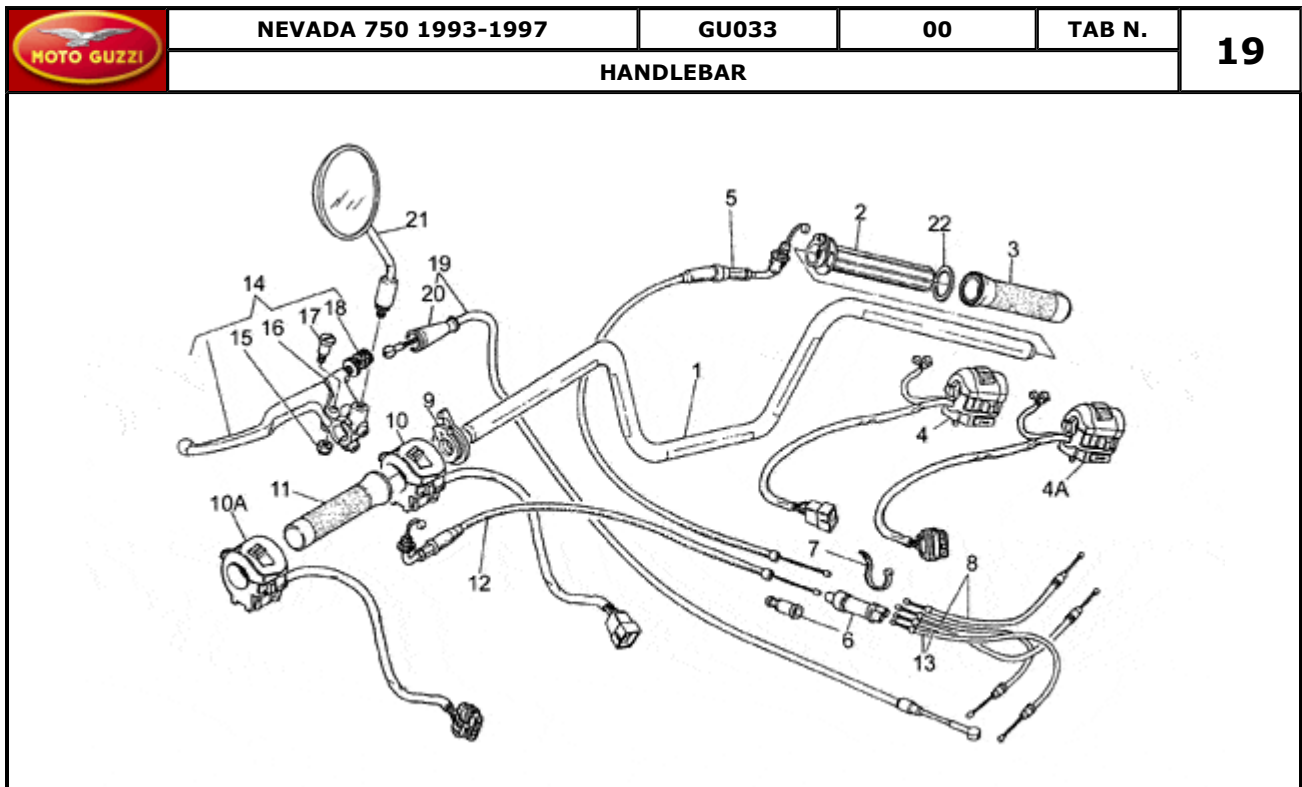

Pos.	Description	Year	I_M	Country	Version	Code	Q.ty	P.Cod.
1	Handlebar	-	-	-	-	GU31600365	1	
2	Throttle pipe w/out hand grip	-	-	-	-	GU30603800	1	
3	RH hand grip	-	-	-	-	GU31603565	1	
4	RH lights selector	-	-	-	1A-T1	GU30738800	1	
	RH lights selector	-	-	-	2A-T2	GU30738860	1	
5	Throttle cable	-	-	-	-	GU31117565	1	
6	Splitter	-	-	-	-	GU30607910	2	
7	Hose clamp 3,6x20,6	-	-	-	-	GU14609650	2	
8	Throttle cable	-	-	-	-	GU27117775	2	
9	Choke control	-	-	-	-	GU30135200	1	
10	LH lights selector	-	-	-	2A-T2	GU30738060	1	
	LH lights selector	-	-	-	1A-T1	GU30738000	1	
11	LH hand grip	-	-	-	-	GU31603065	1	
12	Choke cable	-	-	-	-	GU31132865	1	
13	Choke cable	-	-	-	-	GU27133515	2	
14	Clutch lever cpl.	-	-	-	-	GU30605560	1	
15	Nut	-	-	-	-	GU92602206	1	
16	Bear clutch lever supp.	-	-	-	-	GU30601800	1	
17	Lever pin	-	-	-	-	GU30530528	1	
18	Register	-	-	-	-	GU30602500	1	
19	Clutch cable	-	-	-	-	GU31093065	1	
20	Bellows	-	-	-	-	GU23093870	1	
21	Rearview mirror	-	-	-	2A	GU03769400	2	
	Rearview mirror	-	-	-	1A	GU31769465	2	
22	Nylon washer	-	-	-	-	GU30606900	1