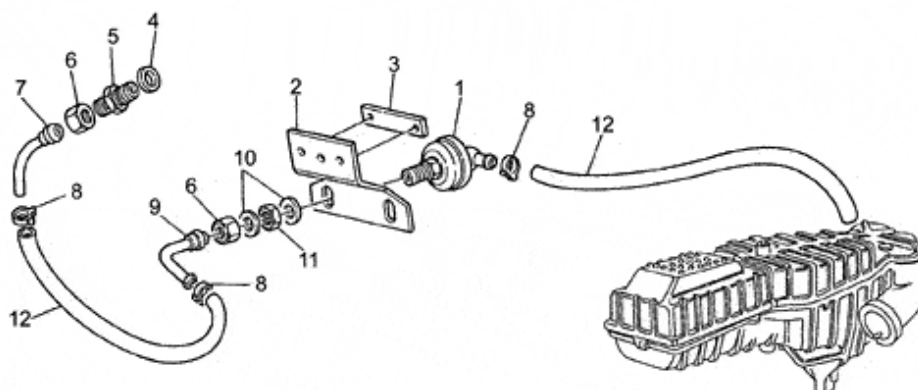

NEVADA 750 1993-1997	GU033	00	TAB N.	18
	PIERBURG VALVE SYSTEM				

Pos.	Description	Year	I_M_	Country	Version	Code	Q.ty	P.Cod.
1	LH valve Pierburg	-	-	-	-	GU29116023	2	
2	Valve support clamp	-	-	-	-	GU31103662	1	
3	Plate	-	-	-	-	GU17451750	1	
4	Gasket	-	-	-	-	GU10154200	2	
5	Union	-	-	-	-	GU29115822	2	
6	Nut	-	-	-	-	GU29119822	2	
7	Union	-	-	-	-	GU31116962	55	
8	Hose clamp	-	-	-	-	GU12108400	6	
9	90° union	-	-	-	-	GU29116922	2	
10	Washer	-	-	-	-	GU95100628	4	
11	Nut M16X1,5	-	-	-	-	GU92602516	2	
12	Pipe	-	-	-	-	GU00823941095	1