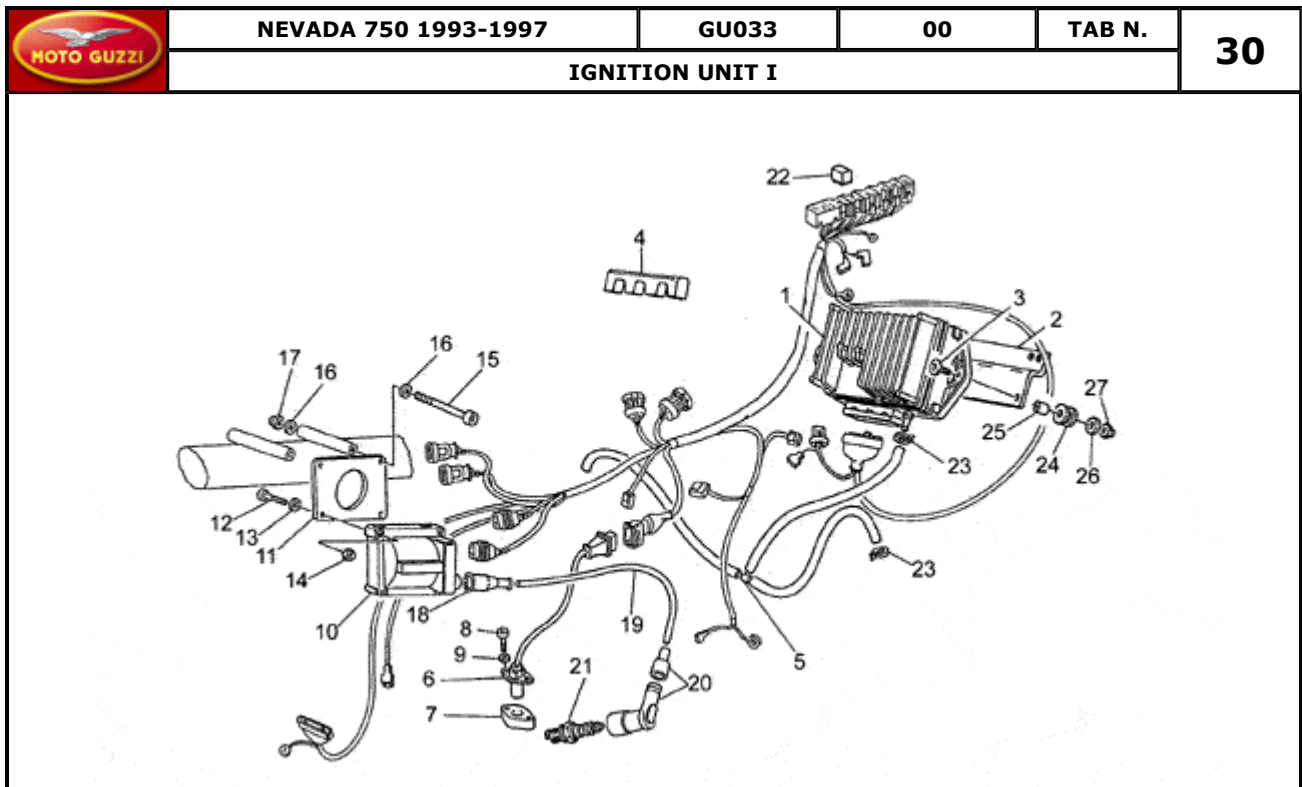

Pos.	Description	Year	I_M	Country	Version	Code	Q.ty	P.Cod.
1	ECU MED 501A	-	-	-	MM	-	GU31721465	1
2	Holder	-	-	-	MM	-	GU20723820	1
3	Screw	-	-	-	MM	-	GU98230622	2
4	Anti-vibration plate	-	-	-	MM	-	GU19025300	2
5	Pipe switch.box to suction lugs	-	-	-	MM	-	GU20108120	1
6	Phase/revolution sensor	-	-	-	MM	-	GU20721610	1
7	Flange	-	-	-	MM	-	GU31722065	1
8	Screw	-	-	-	MM	-	GU98620222	2
9	Washer	-	-	-	MM	-	GU95004205	2
10	HT coil	-	-	-	MM	-	GU30716500	2
11	Coil holder	-	-	-	MM	-	GU20716720	2
12	Screw	-	-	-	MM	-	GU98610125	4
13	Washer	-	-	-	MM	-	GU95004204	4
14	Nut M4x0,7	-	-	-	MM	-	GU92630104	4
15	Screw	-	-	-	MM	-	GU98620360	2
16	Washer 6,15x11x0,8	-	-	-	MM	-	GU95004206	4
17	Nut M6x1	-	-	-	MM	-	GU92630106	2
18	Cap	-	-	-	MM	-	GU14717600	2
19	HT cable	-	-	-	MM	-	GU17718350	2
20	Sparkplug cap NGK	-	-	-	MM	-	GU30717410	2
21	Spark plug NGK BR8ES	-	-	-	MM	-	GU31717061	2
22	Relay Siemens A302/B1008	-	-	-	MM	-	GU30732560	1
23	Hose clamp D9	-	-	-	MM	-	GU61108500	3
24	Rubber spacer	-	-	-	MM	-	GU91551080	2
25	Spacer	-	-	-	MM	-	GU91180608	2
26	Washer	-	-	-	MM	-	GU95000206	2
27	Nut M6x1	-	-	-	MM	-	GU92630206	2