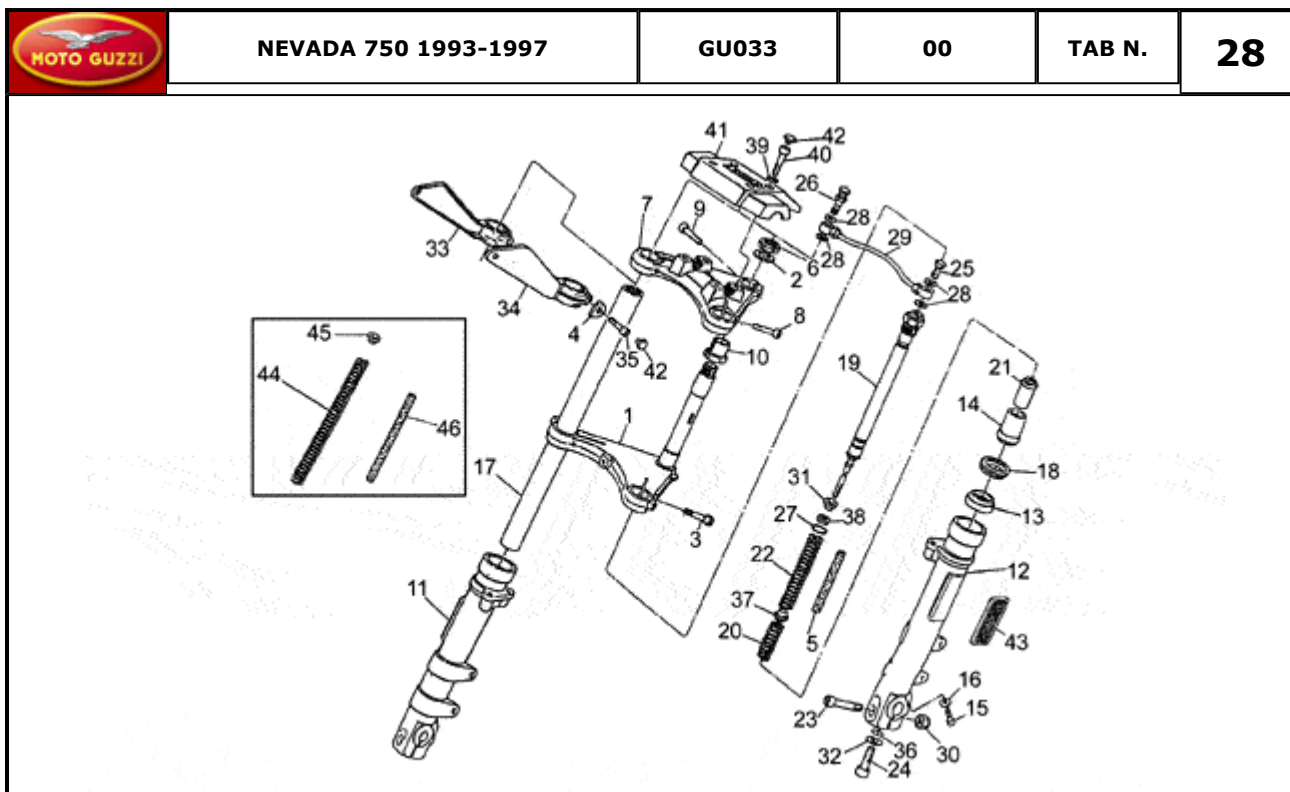

Pos.	Description	Year	I_M	Country	Version	Code	Q.ty	P.Cod.
1	Lower plate	-	-	-	-	GU31494065	1	
2	Stem plug washer	-	-	-	-	GU18513560	1	
3	Screw	-	-	-	-	GU98612535	2	
4	Spacer	-	-	-	-	GU23497910	2	
5	Anti-rubbing pipe	-	-	-	-	GU23526370	2	
6	Plug	-	-	-	-	GU18513460	1	
7	Fork upper plate POLIZIA	-	-	-	-	GU31493140	1	
8	Screw	-	-	-	-	GU98610540	2	
9	Screw	-	-	-	-	GU98612535	1	
10	Steering lock bush	-	-	-	-	GU18516660	1	
11	RH sleeve	-	-	-	-	GU31522565	1	
12	LH sleeve	-	-	-	-	GU31522665	1	
13	Oil seal	-	-	-	-	GU90403857	2	
14	Bush	-	-	-	-	GU20527620	2	
15	Screw	-	-	-	-	GU98622320	2	
16	Washer 6,25x10x1,5	-	-	-	-	GU95100116	4	
17	Sleeve	-	-	-	-	GU23525470	2	
18	Dust cover	-	-	-	-	GU31524550	2	
19	Shock absorber	-	-	-	-	GU23526470	2	
20	Return spring	-	-	-	-	GU23526610	2	
21	End stop	-	-	-	-	GU28527540	2	
22	Spring	-	-	-	-	GU23526910	2	
23	Screw	-	-	-	-	GU98620545	2	
24	Screw	-	-	-	-	GU98622530	2	
25	Bored screw	-	-	-	-	GU28556450	1	
26	Air valve	-	-	-	-	GU28556250	1	
27	Gasket ring	-	-	-	-	GU90706282	2	
28	Copper washer	-	-	-	-	GU28556350	4	
29	Front shock absorber tube	-	-	-	-	GU19529660	1	
30	Nut	-	-	-	-	GU92602210	2	
31	Cup	-	-	-	-	GU28526540	2	
32	Flat washer	-	-	-	-	GU27499120	2	
33	RH support	-	-	-	-	GU31496165	1