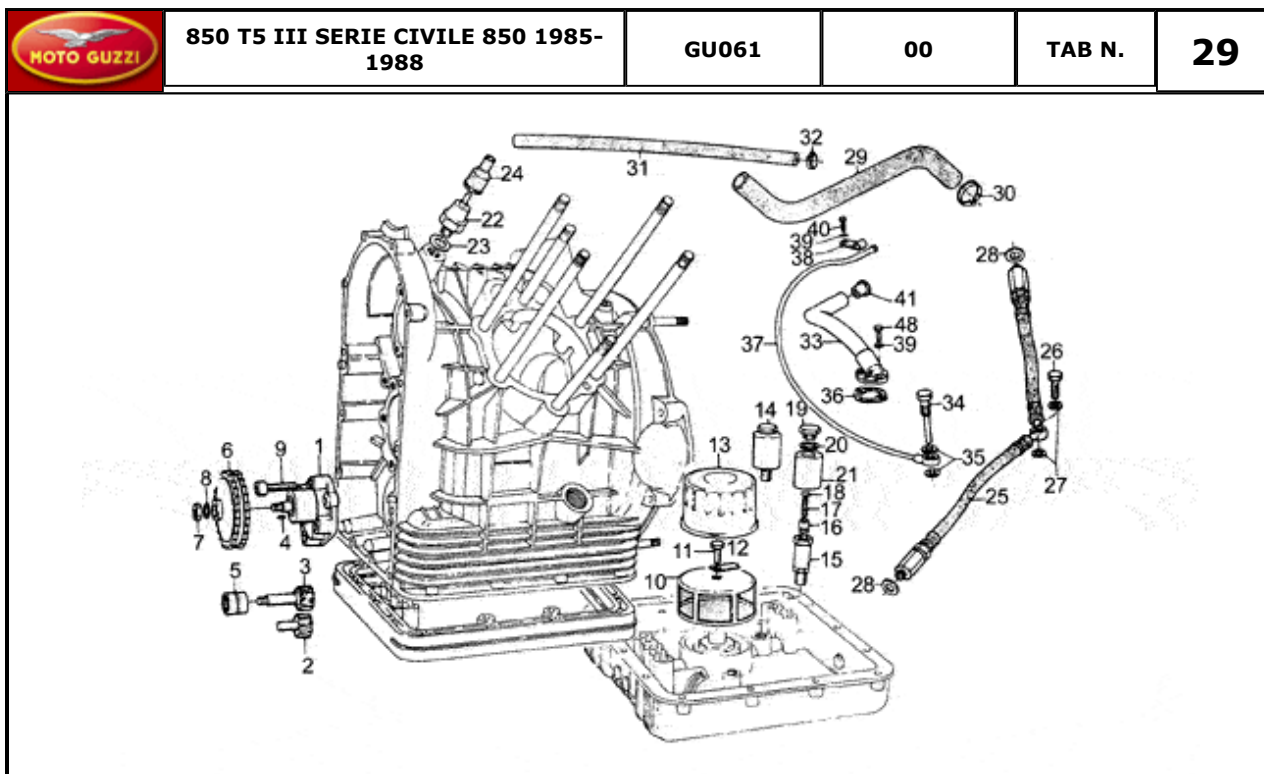

Pos.	Description	Year	I_M_	Country	Version	Code	Q.ty	P.Cod.
1	Oil pump	-	-	-	-	GU30146400	1	
2	Driven gear	-	-	-	-	GU13148400	1	
3	Drive gear	-	-	-	-	GU13147800	1	
4	Transmission key	-	-	-	-	GU13148300	1	
5	Roller bearing 10x22x20	-	-	-	-	GU92252210	1	
6	Oil pump gear	-	-	-	M2	GU30147700	1	
	Oil pump gear	-	-	-	M1	GU30147701	1	
7	Nut	-	-	-	-	GU92602308	1	
8	Spring washer	-	-	-	-	GU95120085	1	
9	Screw M8X30	-	-	-	-	GU98622430	4	
10	Oil filter	-	-	-	-	GU14152200	1	
11	Hex screw M6X16	-	-	-	-	GU98054316	1	
12	Plate	-	-	-	-	GU95187006	1	
13	Oil filter 61 mm	-	-	-	-	GU14153000	1	
14	Oil valve cpl.	-	-	-	-	GU03158200	1	
15	Valve body	-	-	-	-	GU10158701	1	
16	Piston	-	-	-	-	GU12150900	1	
17	Valve spring	-	-	-	-	GU94321072	1	
18	Bottom	-	-	-	-	GU12150700	1	
19	Plug	-	-	-	-	GU12159000	1	
20	Washer 14,5X20X1	-	-	-	-	GU95100523	2	
21	Cup	-	-	-	-	GU14158800	1	
22	Pressure sensor	-	-	-	-	GU17768750	1	
23	Gasket 12,25	-	-	-	-	GU12006400	1	
24	Cap	-	-	-	-	GU12717600	1	
25	Pipe	-	-	-	-	GU01153600	1	
26	Screw	-	-	-	-	GU95990037	1	
27	Gasket 8,25x15x1	-	-	-	-	GU12154200	2	
28	Gasket	-	-	-	-	GU25656102	2	
29	Pipe	-	-	-	-	GU28157450	1	
30	Hose clamp	-	-	-	-	GU28157850	1	
31	Rubber pipe 12,5X7,8 5/16"	-	-	-	-	GU00823956080	1	
32	Hose clamp	-	-	-	-	GU28157950	1	
33	Breather pipe	-	-	-	-	GU01007200	1