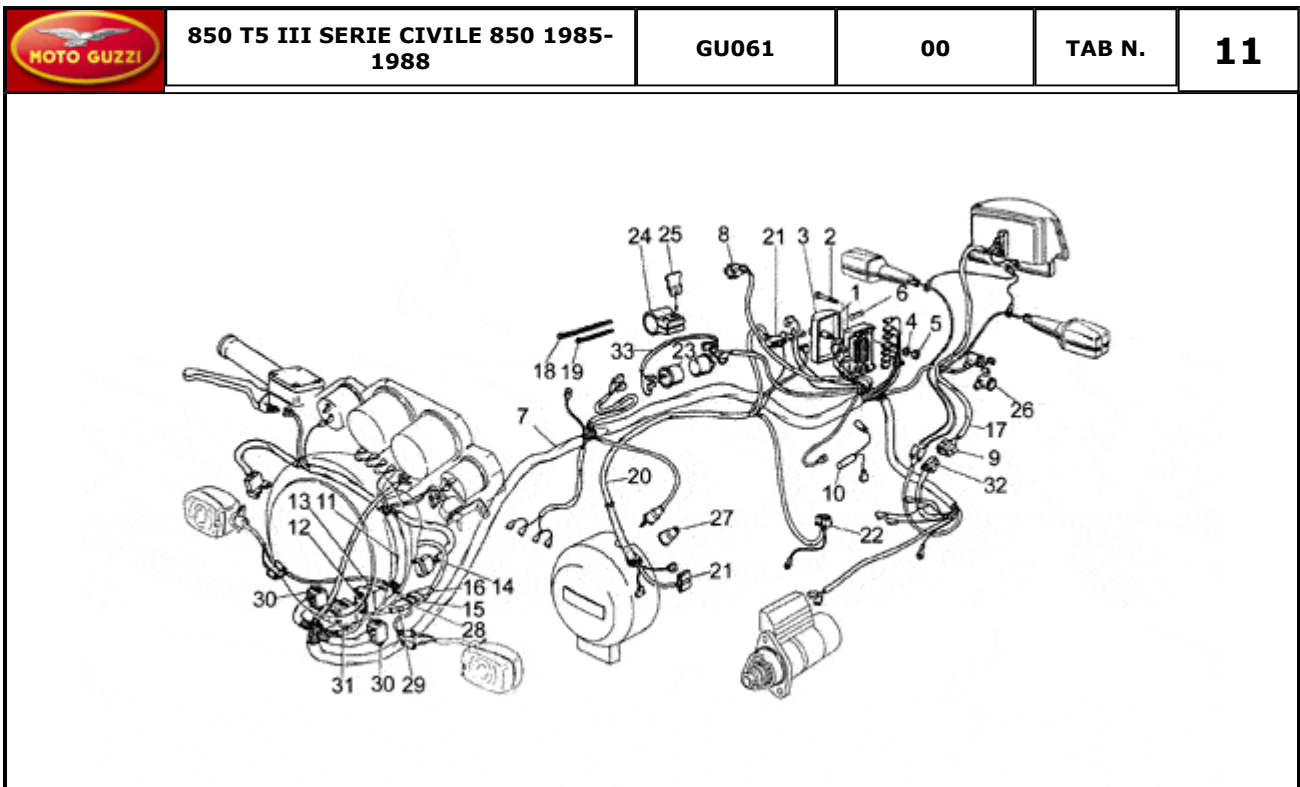

Pos.	Description	Year	I_M	Country	Version	Code	Q.ty	P.Cod.
1	Rubber fuse box	-	-	-	-	GU17743000	1	
2	Screw	-	-	-	-	GU98202530	2	
3	Cover	-	-	-	-	GU17743100	1	
4	Washer	-	-	-	-	GU95000205	2	
5	Nut	-	-	-	-	GU92630105	2	
6	Fuse 16A	-	-	-	-	GU17742550	6	
7	Electrical system	-	-	-	-	GU28747140	1	
8	Connector	-	-	-	-	GU19732400	1	
9	Connector	-	-	-	-	GU14756152	1	
10	Resistance	-	-	-	-	GU28727200	1	
11	Dashboard cable	-	-	-	-	GU28747200	1	
12	Connector 15 vie	-	-	-	-	GU14756251	1	
13	Cap	-	-	-	-	GU17756000	1	
14	Headlight wiring w/harness	-	-	-	-	GU14747455	1	
15	4-way connector	-	-	-	-	GU17755860	1	
16	Cap	-	-	-	-	GU17755783	1	
17	Taillight wiring harn.	-	-	-	-	GU28747350	1	
18	Hose clamp 3,6x20,6	-	-	-	-	GU14609650	32	
19	Hose clamp 2,4x92	-	-	-	-	GU49609601	3	
20	Alternator-regulator wiring	-	-	-	-	GU28726300	1	
21	Connector 3 vie	-	-	-	-	GU61712500	2	
22	Connector	-	-	-	-	GU61712600	1	
23	Flasher unit	-	-	-	-	GU17750520	2	
24	Block	-	-	-	-	GU17751200	1	
25	Plate	-	-	-	-	GU17750400	1	
26	Cap	-	-	-	-	GU12735100	1	
27	Cap	-	-	-	-	GU12717600	1	
28	4-way connector	-	-	-	-	GU17756160	1	
29	Cap	-	-	-	-	GU17756060	1	
30	Connector 9 vie	-	-	-	-	GU65723001	2	
31	Connector 15 vie	-	-	-	-	GU14756150	1	
32	Connector 3 vie	-	-	-	-	GU14756250	1	
33	Wiring	-	-	-	-	GU18720150	1