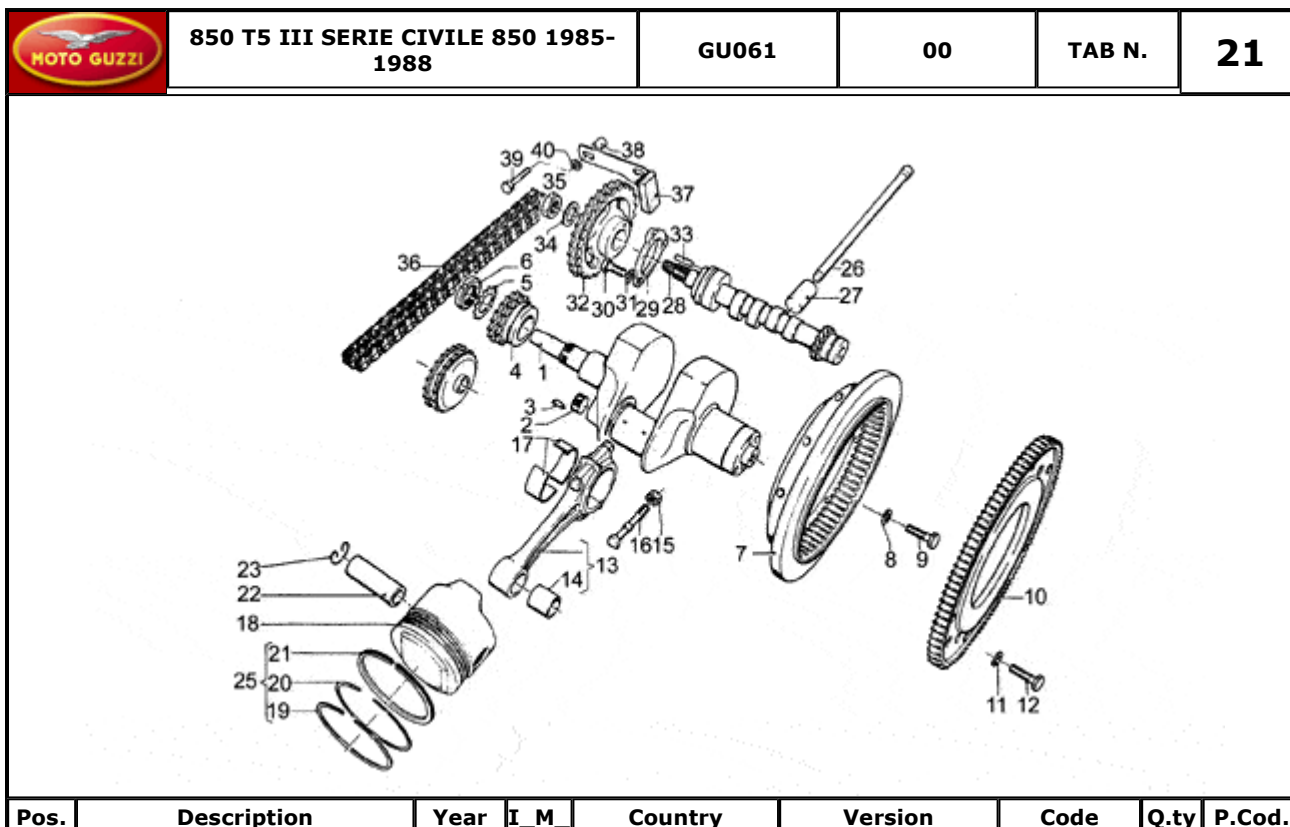

Pos.	Description	Year	I_M	Country	Version	Code	Q.ty	P.Cod.
1	Drive shaft	-	-	-	-	GU18064204	1	
2	Plug	-	-	-	-	GU12065400	1	
3	Transmission key	-	-	-	-	GU91702355	1	
4	Pinion	-	-	-	-	GU14072001	1	
5	Safety washer	-	-	-	-	GU95028025	1	
6	Ring nut	-	-	-	-	GU93601026	1	
7	Flywheel	-	-	-	-	GU17067050	1	
8	Washer 8,4X13X0,8	-	-	-	-	GU14615901	6	
9	Screw M8X25	-	-	-	-	GU12067701	6	
10	Chain ring	-	-	-	-	GU17067900	1	
11	Washer 8,4X13X0,8	-	-	-	-	GU14615901	8	
12	Hex screw M8X20	-	-	-	-	GU98054420	8	
13	Connecting rod	-	-	-	-	GU30061500	2	
14	Bush	-	-	-	-	GU91112128	2	
15	Self-locking nut	-	-	-	-	GU92731090	4	
16	Screw	-	-	-	-	GU30062260	4	
17	Bearing half-shell	-	-	-	std	GU30062000	4	
	Bearing half-shell 0,254 mm	-	-	-	M	GU30062001	4	
	Bearing half-shell 0,508 mm	-	-	-	M	GU30062002	4	
	Bearing half-shell 0,762 mm	-	-	-	M	GU30062003	4	
18	Piston	-	-	-	-	GU17060451	2	
19	Upper segment	-	-	-	-	GU14060705	2	
20	Lower segment	-	-	-	-	GU17060900	2	
21	Oil scraper ring	-	-	-	-	GU17061000	2	
22	Piston pin	-	-	-	-	GU13061260	2	
23	Stop ring	-	-	-	-	GU27061385	4	
25	Piston rings set	-	-	-	-	GU14060655	2	
26	Rocker arm rod	-	-	-	-	GU37045006	4	
27	Tappet	-	-	-	-	GU17045860	4	
28	Camshaft	-	-	-	-	GU14053301	1	
29	Flange	-	-	-	-	GU12054000	1	
30	Hex screw M6X20	-	-	-	-	GU98054320	3	
31	Washer 6,5x11x2	-	-	-	-	GU95120065	3